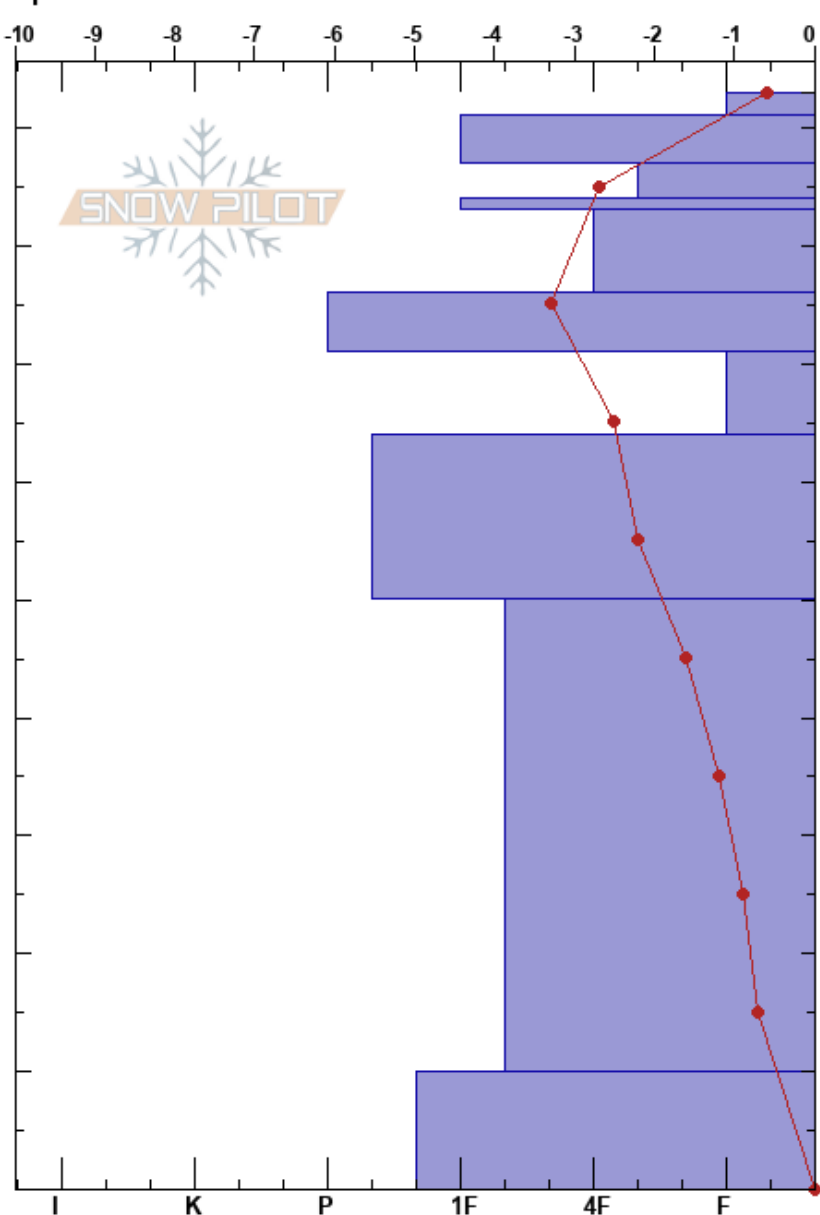

Hebgen Lake
 Lionhead Range
 MT
 Elevation: 8846 ft
 Aspect: 150°
 Specifics:

Hannah Marshall
 03/22/2022 - 12:00pm
 Co-ord: 44.83918N, -111.34193W
 Slope Angle: 20°
 Wind Loading:

Stability: Good
 Air Temperature: -1.5°C
 Sky Cover: FEW
 Precipitation: NO
 Wind:

HS:93
 PF:50
 71-64cm: Problematic layer

Elevation (cm)	Crystal		Moisture	ρ kg/m ³	Stability tests & Layer comments
	Form	Size			
93					
90	+				
87	⊙⊙				← ECTN11 @87cm
80	/				
80	⊙⊙				
80	/				
70	⊙⊙				← ECTN16 @71cm
70	□	2-4			
60	⊙⊙(□)	(2)			
50					
30	□	2-4	M		
10	□	2-4	M		