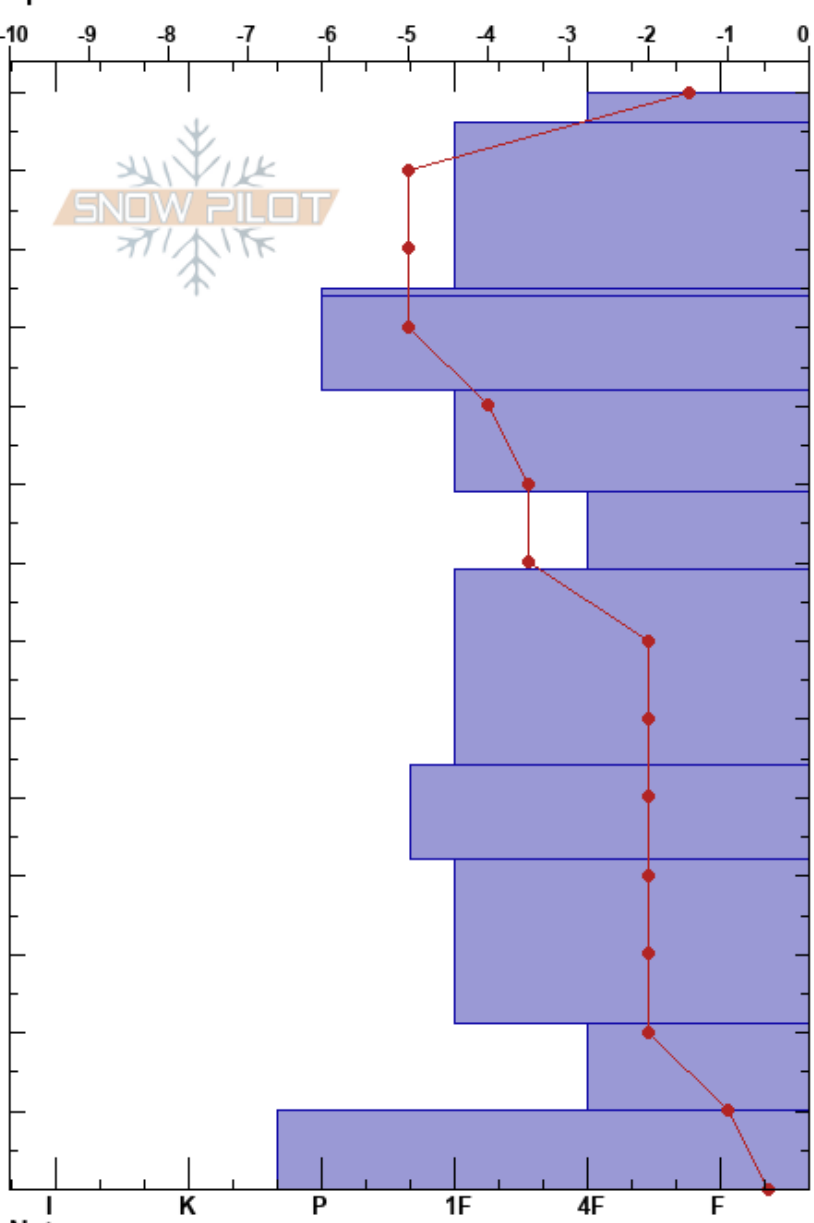

Lab 6 Snowpit
 Wasatch Range
 UT
 Elevation: 7630 ft
 Aspect: 350°
 Specifics:

Jameson Manning
 03/18/2022 - 2:00pm
 Co-ord: 40.57688N, -111.66402W
 Slope Angle: 17°
 Wind Loading:

Stability: HS:140
 Air Temperature: 9.5°C PF:33 140-136cm: SST avg=1.99KG
 Sky Cover: FEW PS: 5
 Precipitation: NO
 Wind: W Calm

Form	Crystal Size	Moisture	ρ kg/m ³	Stability tests & Layer comments
*				140-136cm: SST avg=1.99KG
●	1-3			
●	1			
■	1-2			
●	1			
●	0.5-1			
⊖	1-2			
⊖	2			
●	1-2			
●	1			
● (⊖)	2			
■	1-2			

ECTX
 CTN
 STN