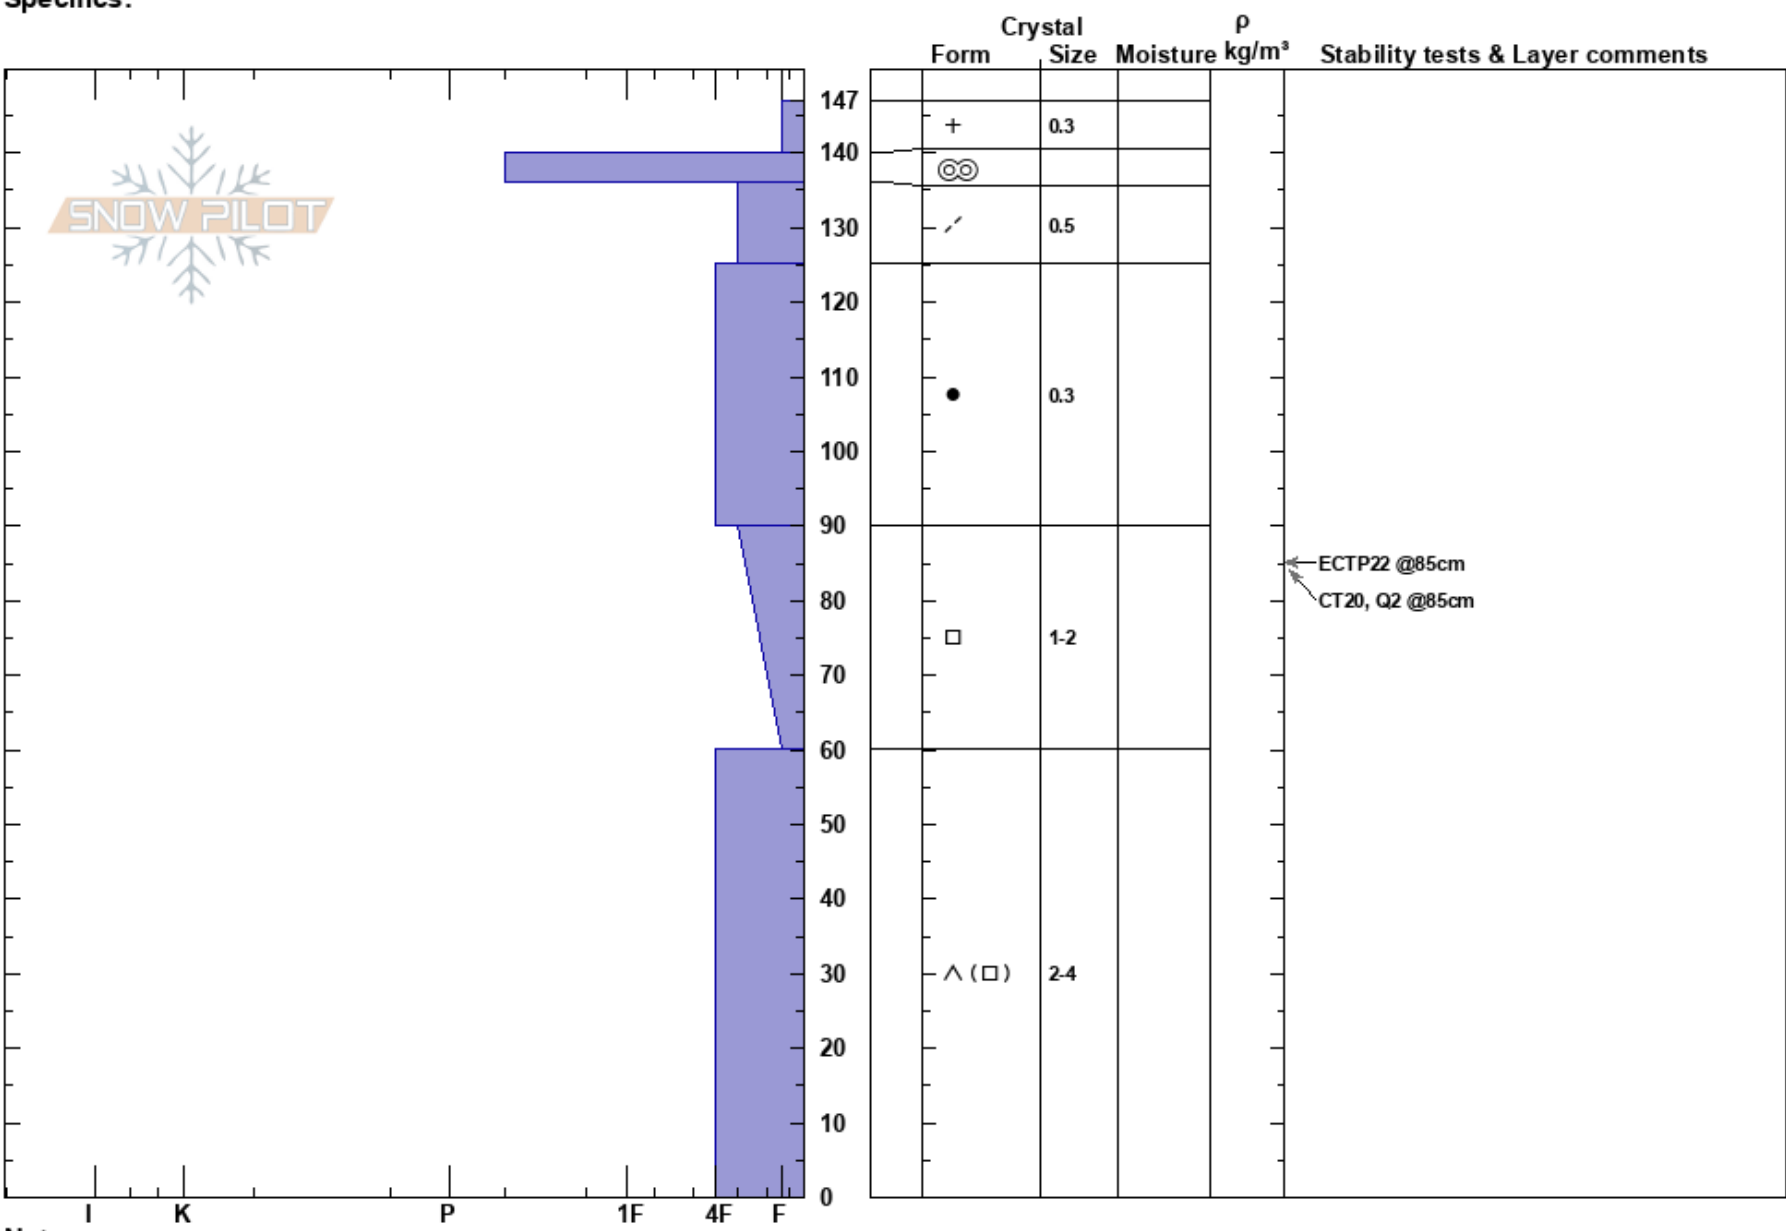

Bald Mountain W BTL
 Vail/Summit County
 CO
Elevation: 10957 ft
Aspect: W
Specifics:

Austin DiVesta
 03/22/2022 - 11:00am
Co-ord: 39.46691N, -105.99735W
Slope Angle: 10°
Wind Loading: no

Stability:
Air Temperature:
Sky Cover: OVC
Precipitation: NO
Wind: N Light Breeze

HS: 147
Layer Notes:
 90-60cm: Problematic layer

Notes: