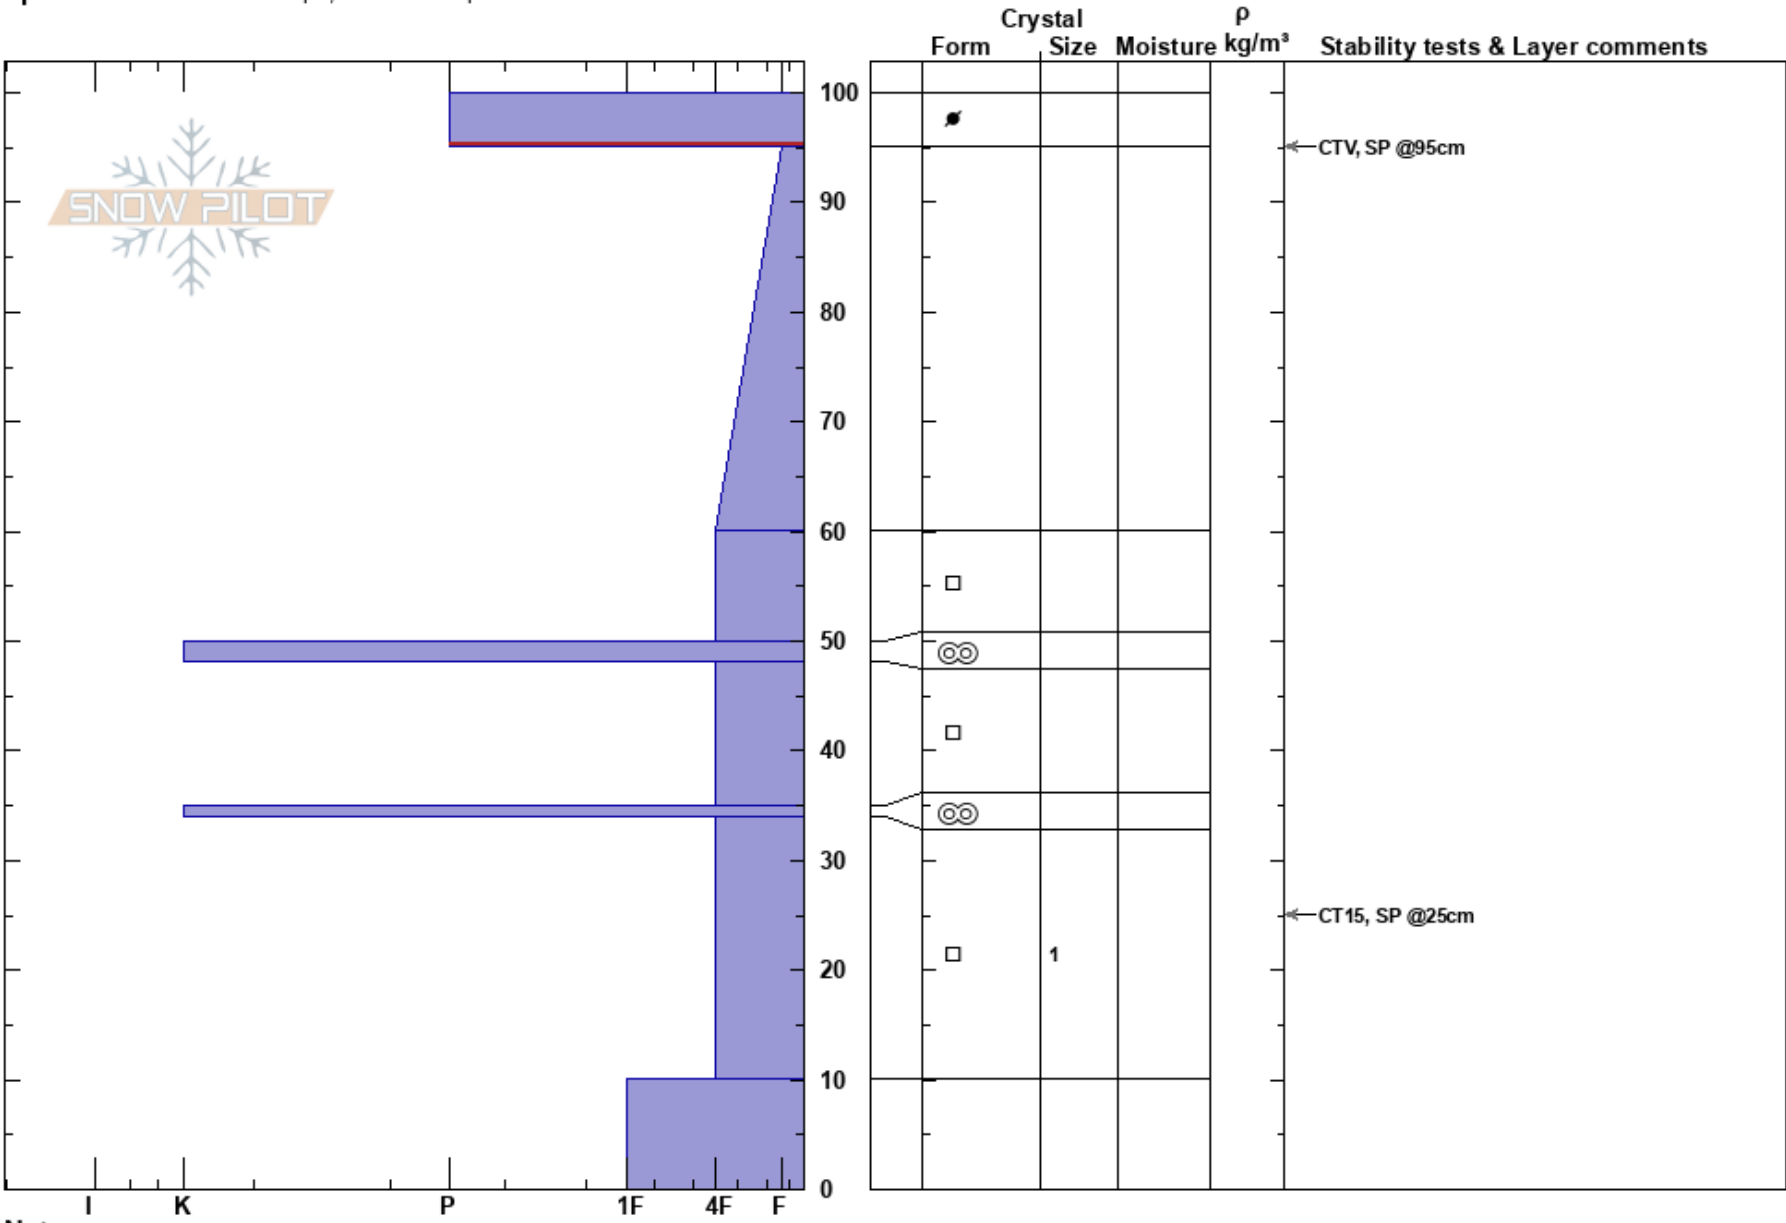

Maid of the Mist  
 Gallatin Range-N  
 MT  
 Elevation: 9800 ft  
 Aspect: SE  
 Specifics: Ski tracks on slope; We skied slope

Jeff Dobronyi  
 12/10/2017 - 2:00pm  
 Co-ord: 45.41357N, -110.98623W  
 Slope Angle: 33°  
 Wind Loading: no

Stability: Fair  
 Air Temperature:  
 Precipitation: NO  
 Wind: W Light Breeze  
 HS:100  
 PF:0  
 Layer Notes:  
 100-95cm:Problematic layer

Notes: