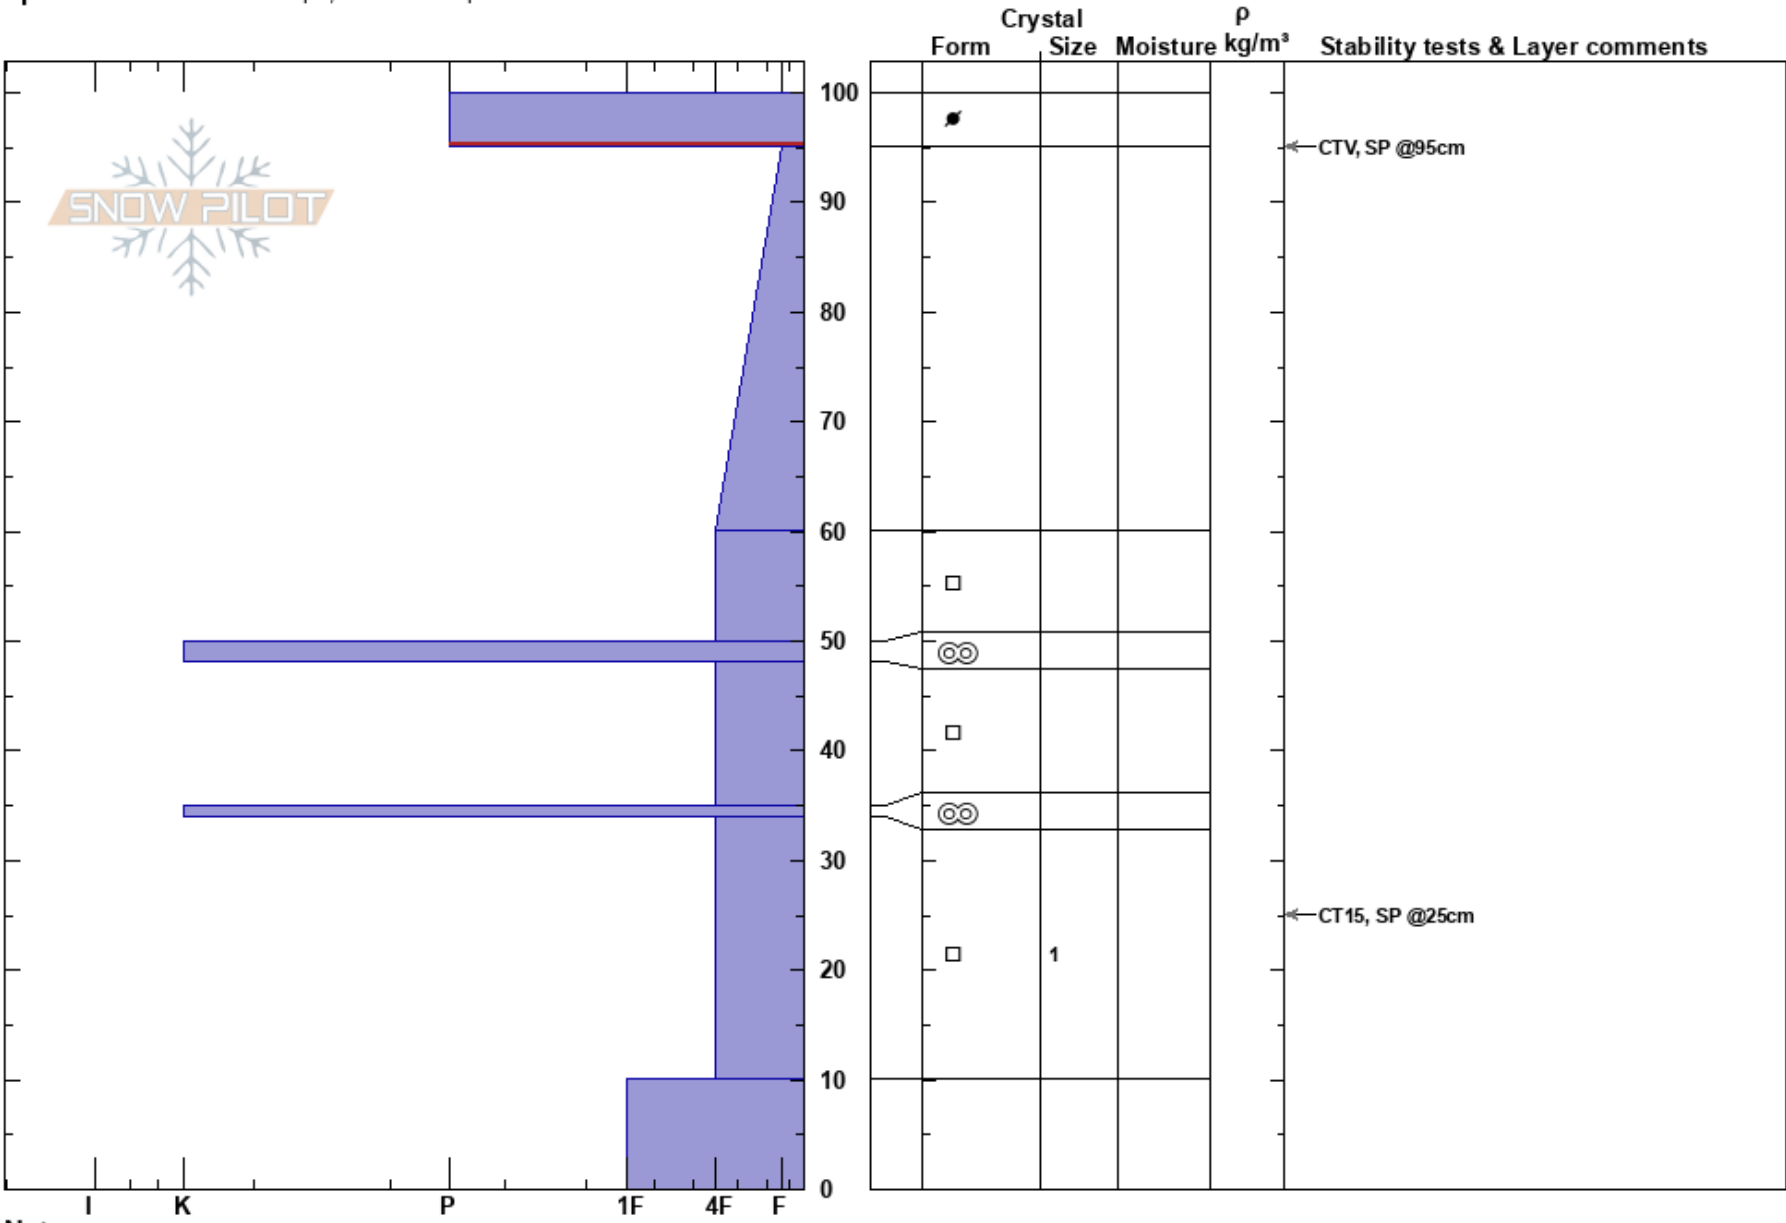

Maid of the Mist  
 Gallatin Range-N  
 MT  
 Elevation: 9800 ft  
 Aspect: SE  
 Specifics: Ski tracks on slope; We skied slope

Jeff Dobronyi  
 12/10/2017 - 2:00pm  
 Co-ord: 45.41357N, -110.98623W  
 Slope Angle: 33°  
 Wind Loading: no

Stability: Fair  
 Air Temperature: HS:100  
 Sky Cover: FEW  
 Precipitation: NO  
 Wind: W Light Breeze  
 PF:0 100-95cm:Problematic layer

Notes: