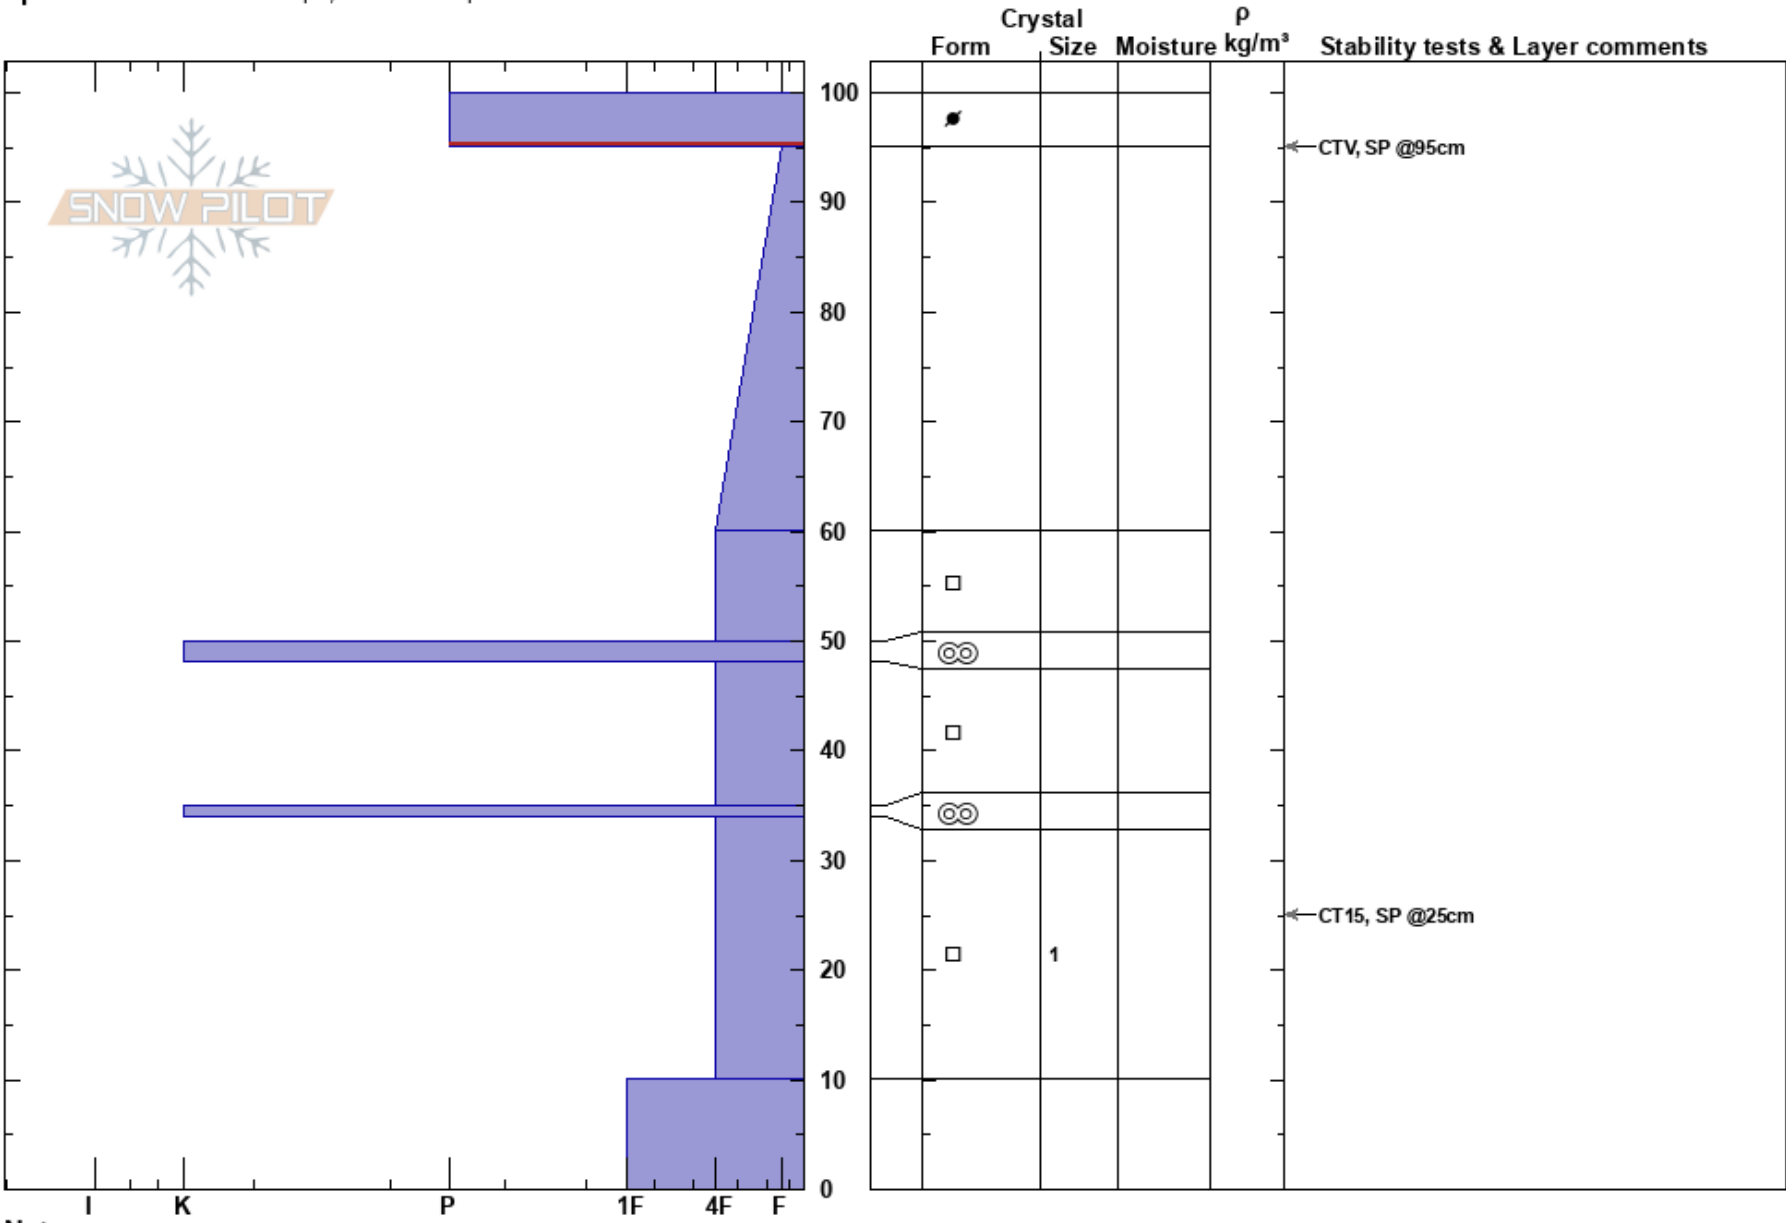

Maid of the Mist
 Gallatin Range-N
 MT
 Elevation: 9800 ft
 Aspect: SE
 Specifics: Ski tracks on slope; We skied slope

Jeff Dobronyi
 12/10/2017 - 2:00pm
 Co-ord: 45.41357N, -110.98623W
 Slope Angle: 33°
 Wind Loading: no

Stability: Fair
 Air Temperature: HS:100
 Sky Cover: FEW
 Precipitation: NO
 Wind: W Light Breeze
 PF:0 100-95cm:Problematic layer

Notes: