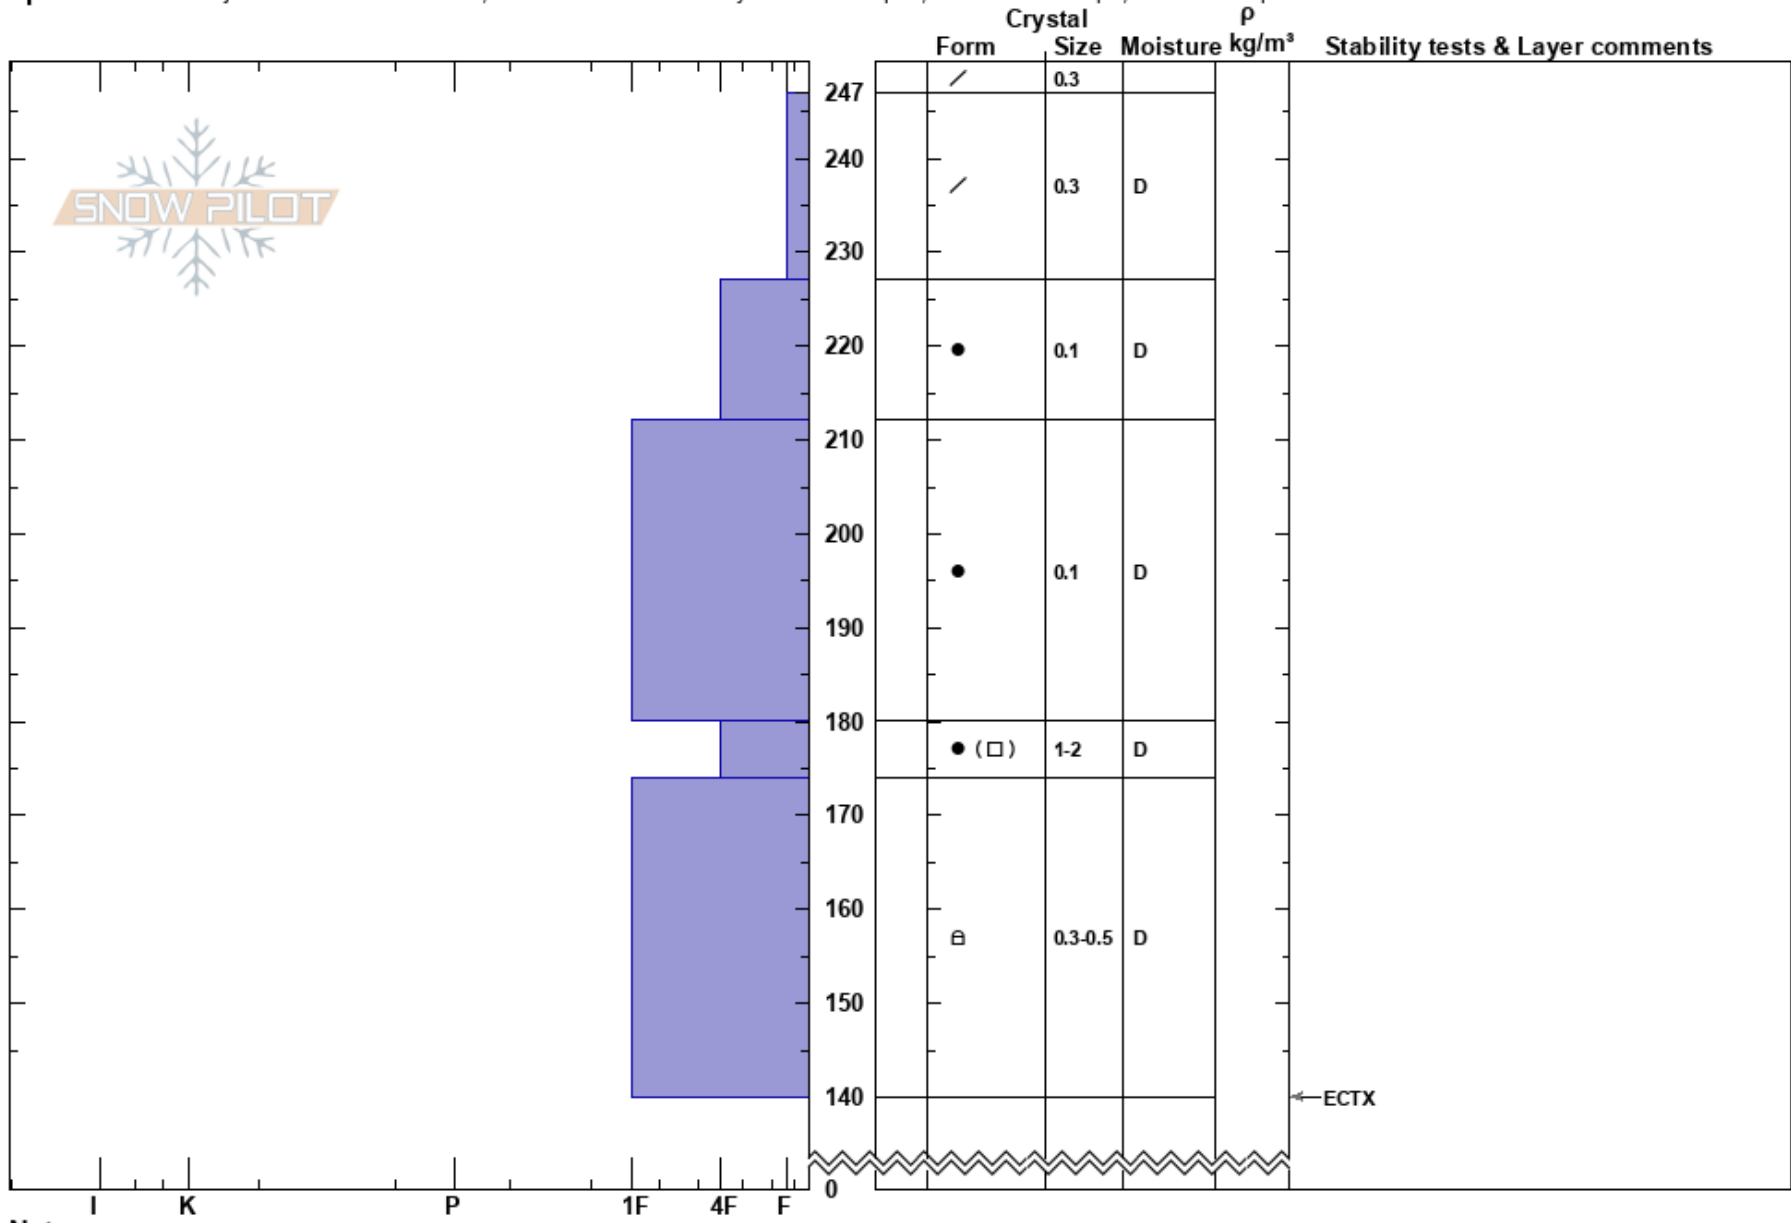

The Dome
 Park Range
 CO
Elevation: 10039 ft
Aspect: 330°

Ethan Greene
 03/20/2022 - 10:00am
Co-ord: 40.50450N, -106.71982W
Slope Angle: 24°
Wind Loading: no

Stability:
Air Temperature:
Sky Cover: CLR
Precipitation: NO
Wind: SW Light Breeze

HS:247
 174-140cm:Problematic layer

Specifics: Pit is adjacent to avalanche: other; Recent avalanche activity on similar slopes; Ski tracks on slope; We skied slope

Notes: Up hill and west of an avalanche.