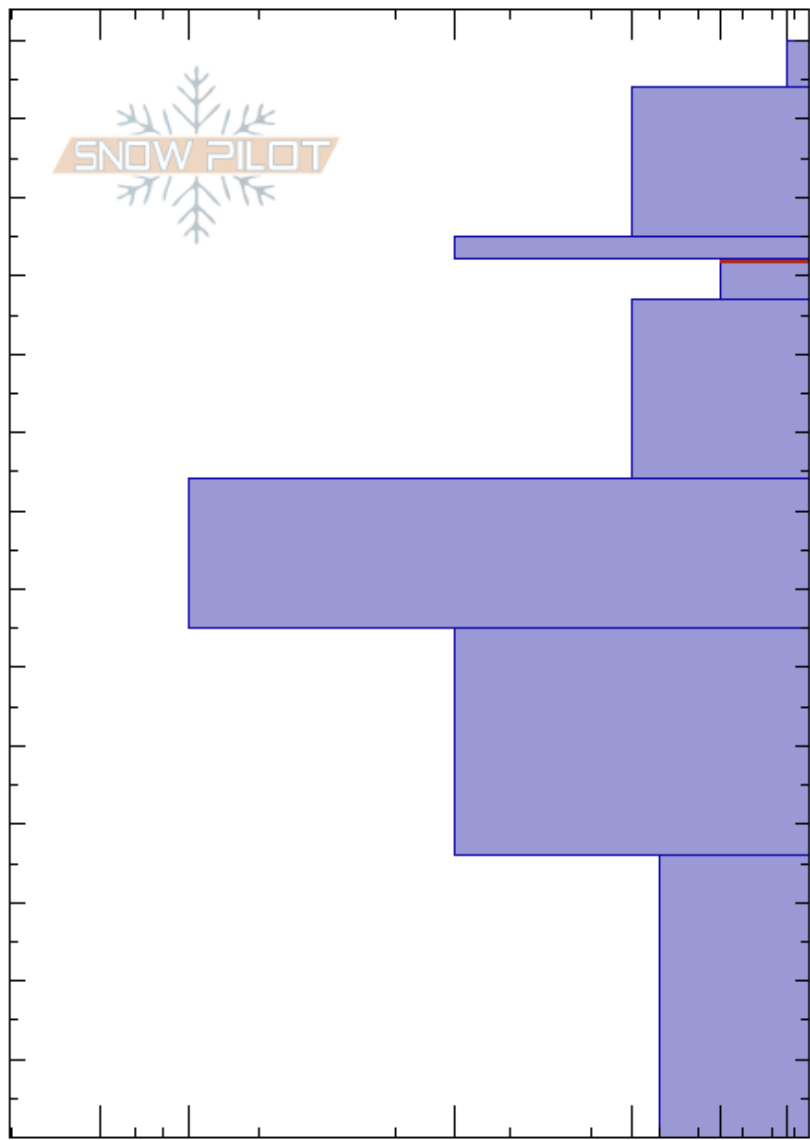

Seven Sisters 20220321
 Front Range
 CO
Elevation: 11690 ft
Aspect: 354°
Specifics: We skied slope

Ron Simenhois
 03/21/2022 - 12:40pm
Co-ord: 39.67603N, -105.89005E
Slope Angle: 28°
Wind Loading:

Stability: **HS:** 140 **Layer Notes:**
Air Temperature: -9°C **PS:** 10 112-107cm: Problematic layer
Sky Cover: OVC
Precipitation: S-1
Wind: NW Light Breeze

Crystal Form	Crystal Size	Moisture	ρ kg/m ³	Stability tests & Layer comments
*	3			
/	1-2			
•	0.5			← CT21, Q3 @111cm
⊖	1			
⊖	0.5			
⊖	1.5-2			
⊖	1.5			
^	3.5-4			↙ ECTX

Notes: