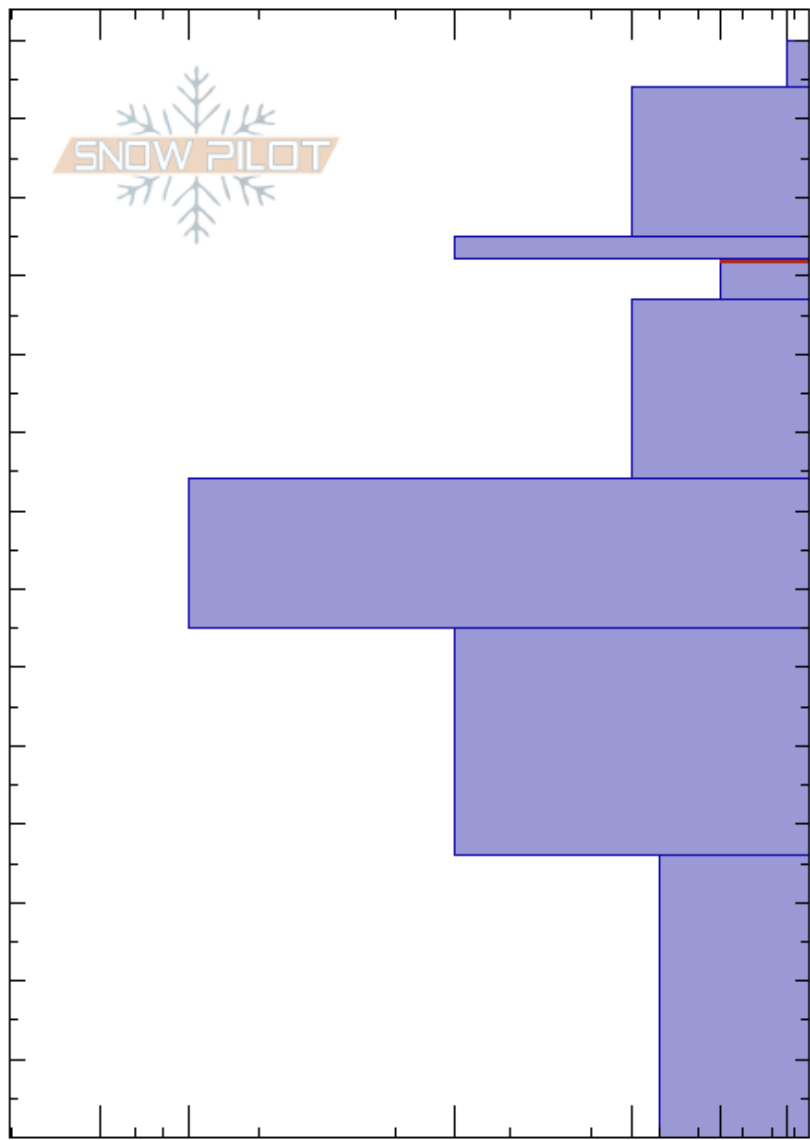

Seven Sisters 20220321
 Front Range
 CO
Elevation: 11690 ft
Aspect: 354°
Specifics: We skied slope

Ron Simenhois
 03/21/2022 - 12:40pm
Co-ord: 39.67603N, -105.89005E
Slope Angle: 28°
Wind Loading:

Stability: **HS:** 140 **Layer Notes:**
Air Temperature: -9°C **PS:** 10 112-107cm: Problematic layer
Sky Cover: OVC
Precipitation: S-1
Wind: NW Light Breeze

Crystal Form	Crystal Size	Moisture	ρ kg/m ³	Stability tests & Layer comments
*	3			
/	1-2			
•	0.5			
⊖	1			← CT21, Q3 @111cm
⊖	0.5			
⊖	1.5-2			
⊖	1.5			
^	3.5-4			↙ ECTX

Notes: