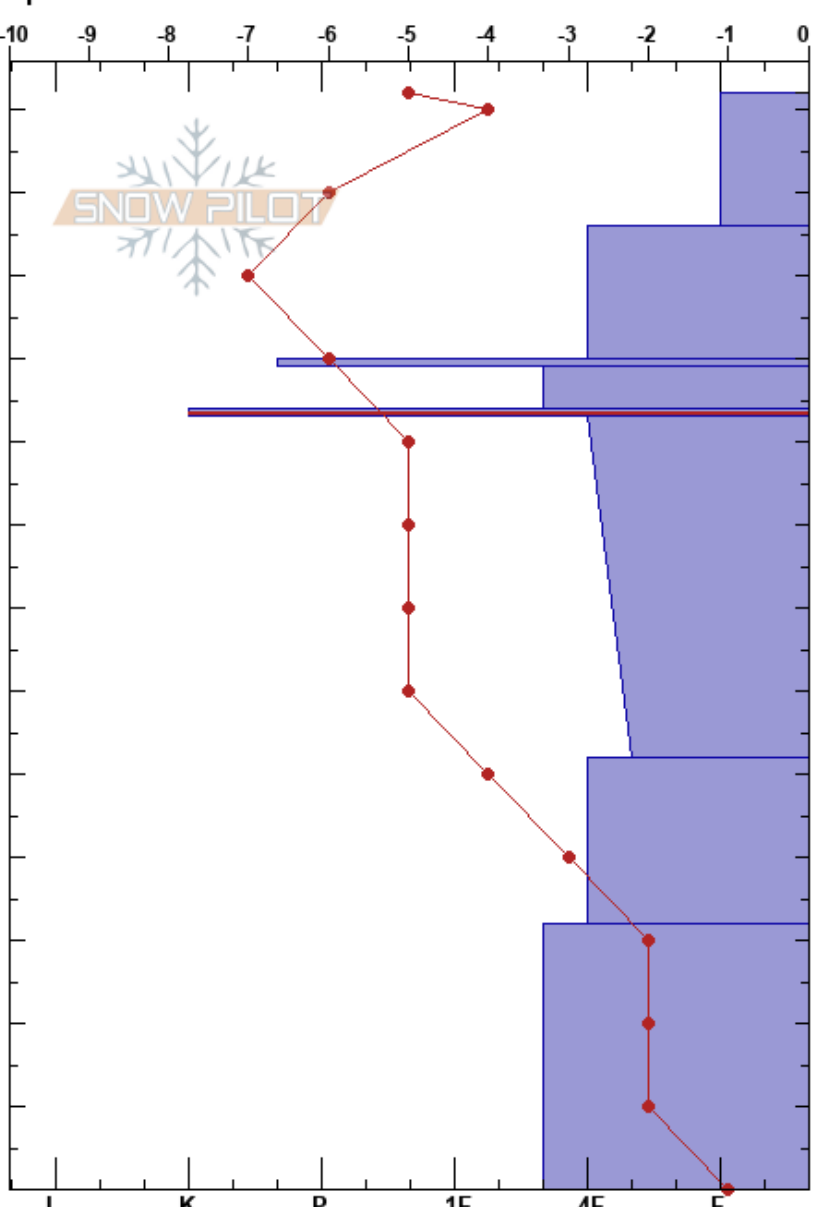

20220318\_Snowpit  
 Madison Range-N  
 MT  
 Elevation: 8385 ft  
 Aspect:  
 Specifics:

James Lesser  
 03/18/2022 - 11:40am  
 Co-ord: 45.31808N, -111.39234W  
 Slope Angle: 0°  
 Wind Loading: no

Stability: Good  
 Air Temperature: -4°C  
 Sky Cover: CLR  
 Precipitation: NO  
 Wind: NE Calm

HS:132  
 PF:15 94-93cm:Problematic layer  
 PS:50

Height (cm)	Crystal		Moisture	$\rho$ kg/m <sup>3</sup>	Stability tests & Layer comments
	Form	Size			
132	/	0.5			
120	/ (•)	0.3-0.5	D		
110	/ (•)	0.5-1 (1)	D		
100	⊙⊙		D		
95	• (⊖)	0.5-1.5 (1-5)	D		
90	⊙⊙		D		← ECTN23 @93cm EC Score 21-23
70	⊖	0.5-2.5	D		
40	□	1-2.5	D		
30	□ (A)	2-3(3.5)			

**Notes:** Located on the West flank of Beehive basin, tucked amongst some trees. This site generally receives less sun exposure than most nearby slopes.