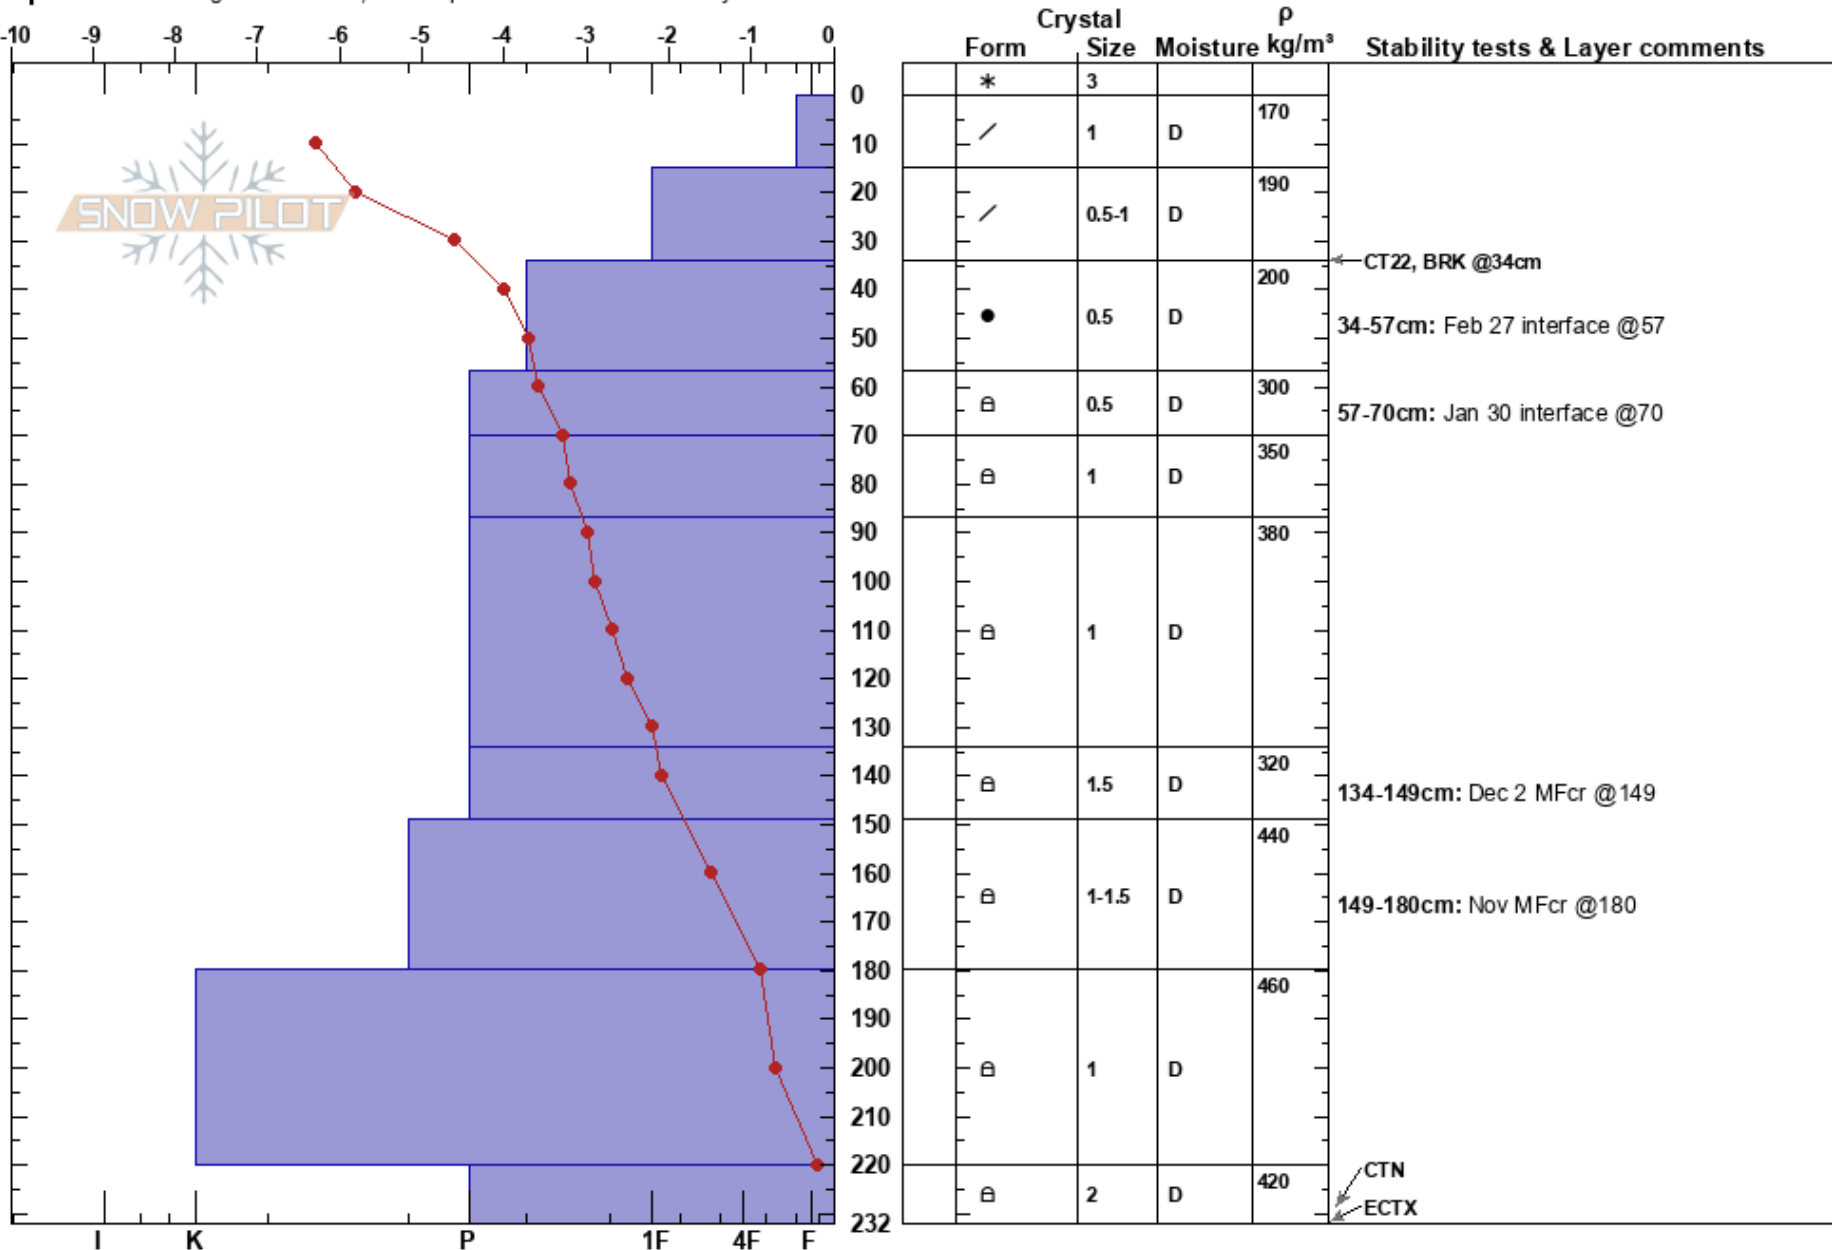

Dogtooth Profile
 purcell
 BC
 Elevation: 2054 m
 Aspect:

Peter Barsevskis
 21/03/2022 - 11:30
 Co-ord: 11U 494870W 5681382N
 Slope Angle: 0°
 Wind Loading:

Stability:
 Air Temperature: -2.6°C
 Sky Cover: BKN
 Precipitation: S-1
 Wind: Calm

HS:232
 PF:35
 Layer Notes:
 34-57cm: Feb 27 interface @57
 57-70cm: Jan 30 interface @70
 134-149cm: Dec 2 MFcr @149
 149-180cm: Nov MFcr @180

Specifics: Pit dug in a Ski Area; Pit is representative of backcountry

Notes: Profile done by Peter Barsevskis and Georgina Ewing
 No SH found on either Feb 27 (57cm) or Jan 30 (70cm).
 Dec 2 MFcr is broken down to FCxr size 2-5mm.
 Nov MFcr is still there but isolated 1mm thick.