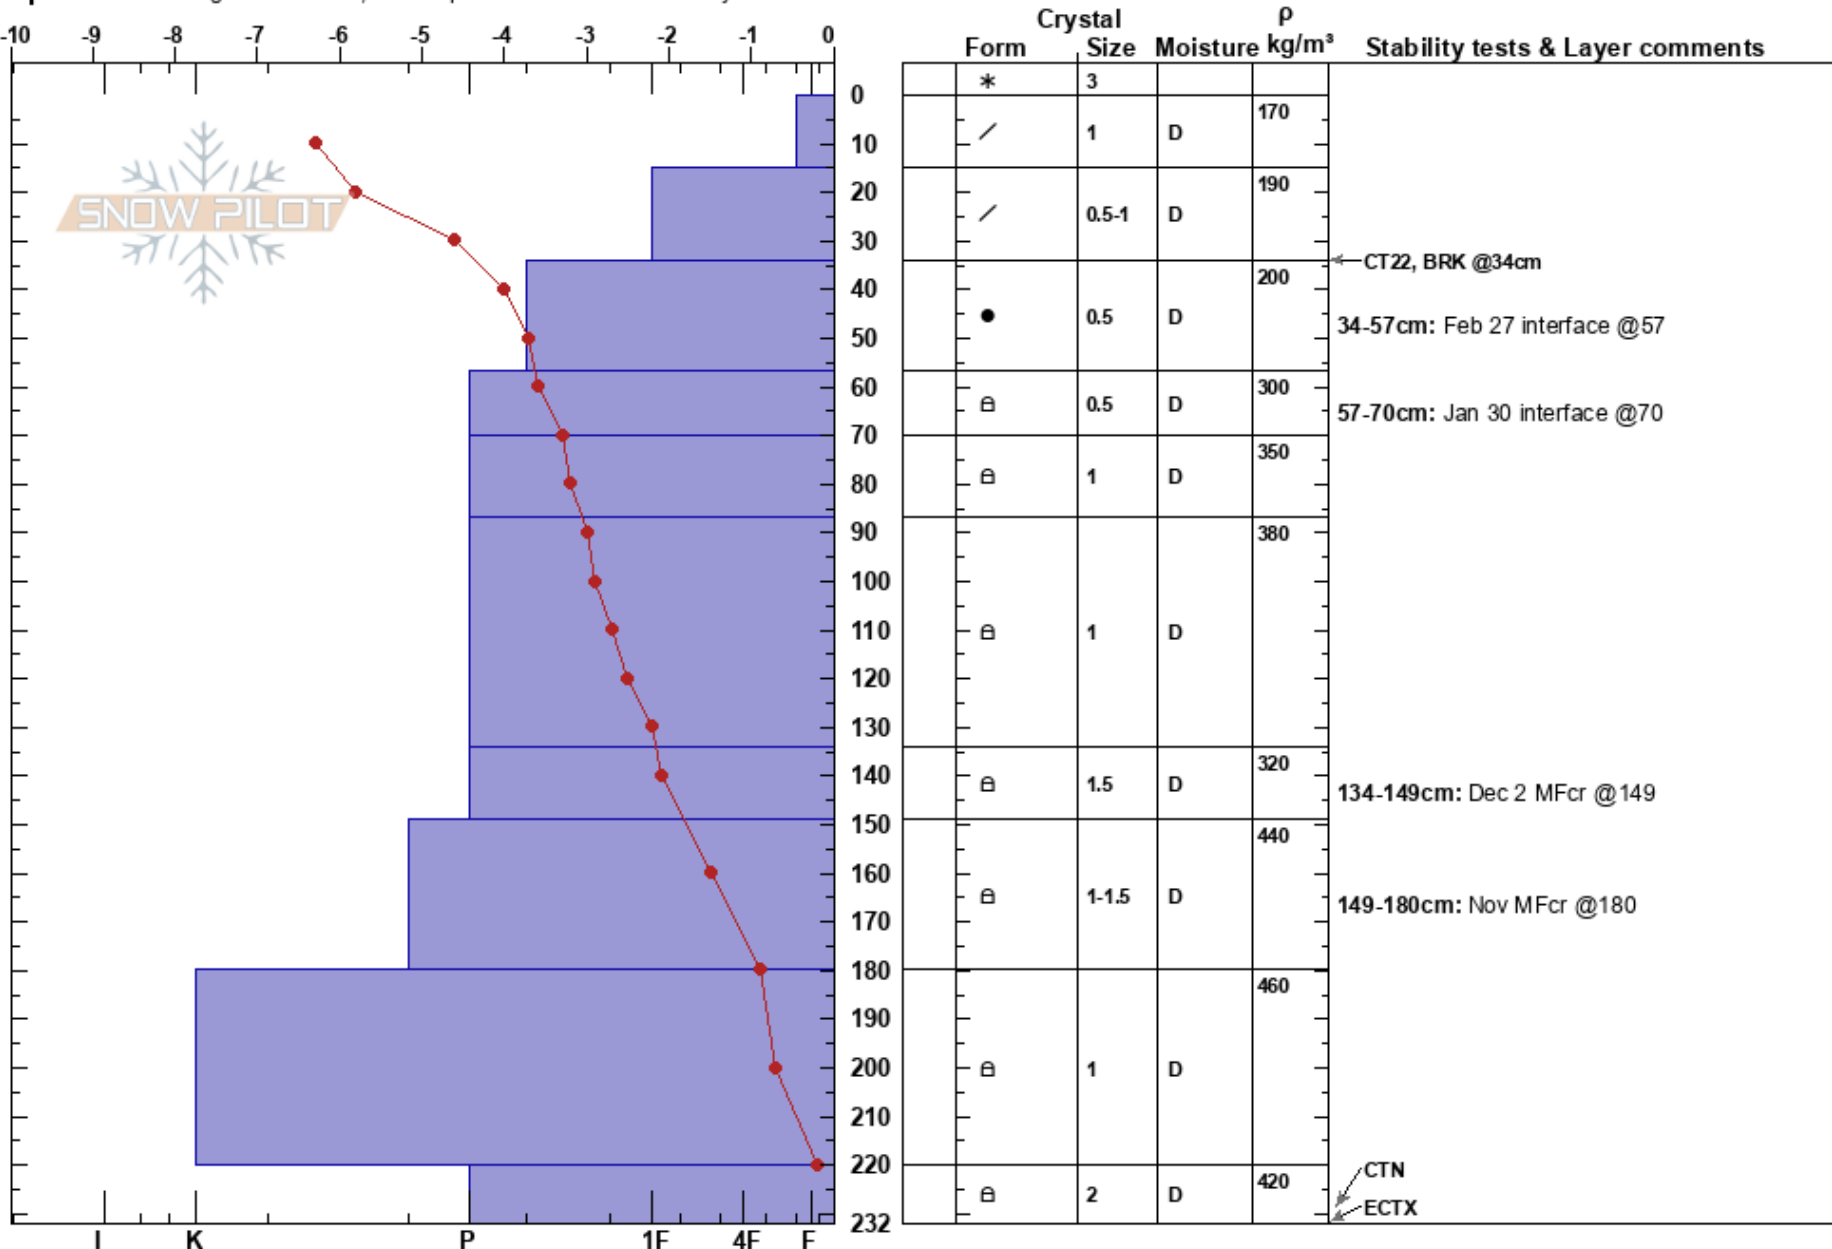

Dogtooth Profile
 purcell
 BC
Elevation: 2054 m
Aspect:
Specifics: Pit dug in a Ski Area; Pit is representative of backcountry

Peter Barsevskis
 21/03/2022 - 11:30
Co-ord: 11U 494870W 5681382N
Slope Angle: 0°
Wind Loading:

Stability:
Air Temperature: -2.6°C
Sky Cover: BKN
Precipitation: S-1
Wind: Calm

HS:232
PF:35
Layer Notes:
 34-57cm: Feb 27 interface @57
 57-70cm: Jan 30 interface @70
 134-149cm: Dec 2 MFcr @149
 149-180cm: Nov MFcr @180

Notes: Profile done by Peter Barsevskis and Georgina Ewing
 No SH found on either Feb 27 (57cm) or Jan 30 (70cm).
 Dec 2 MFcr is broken down to FCxr size 2-5mm.
 Nov MFcr is still there but isolated 1mm thick.