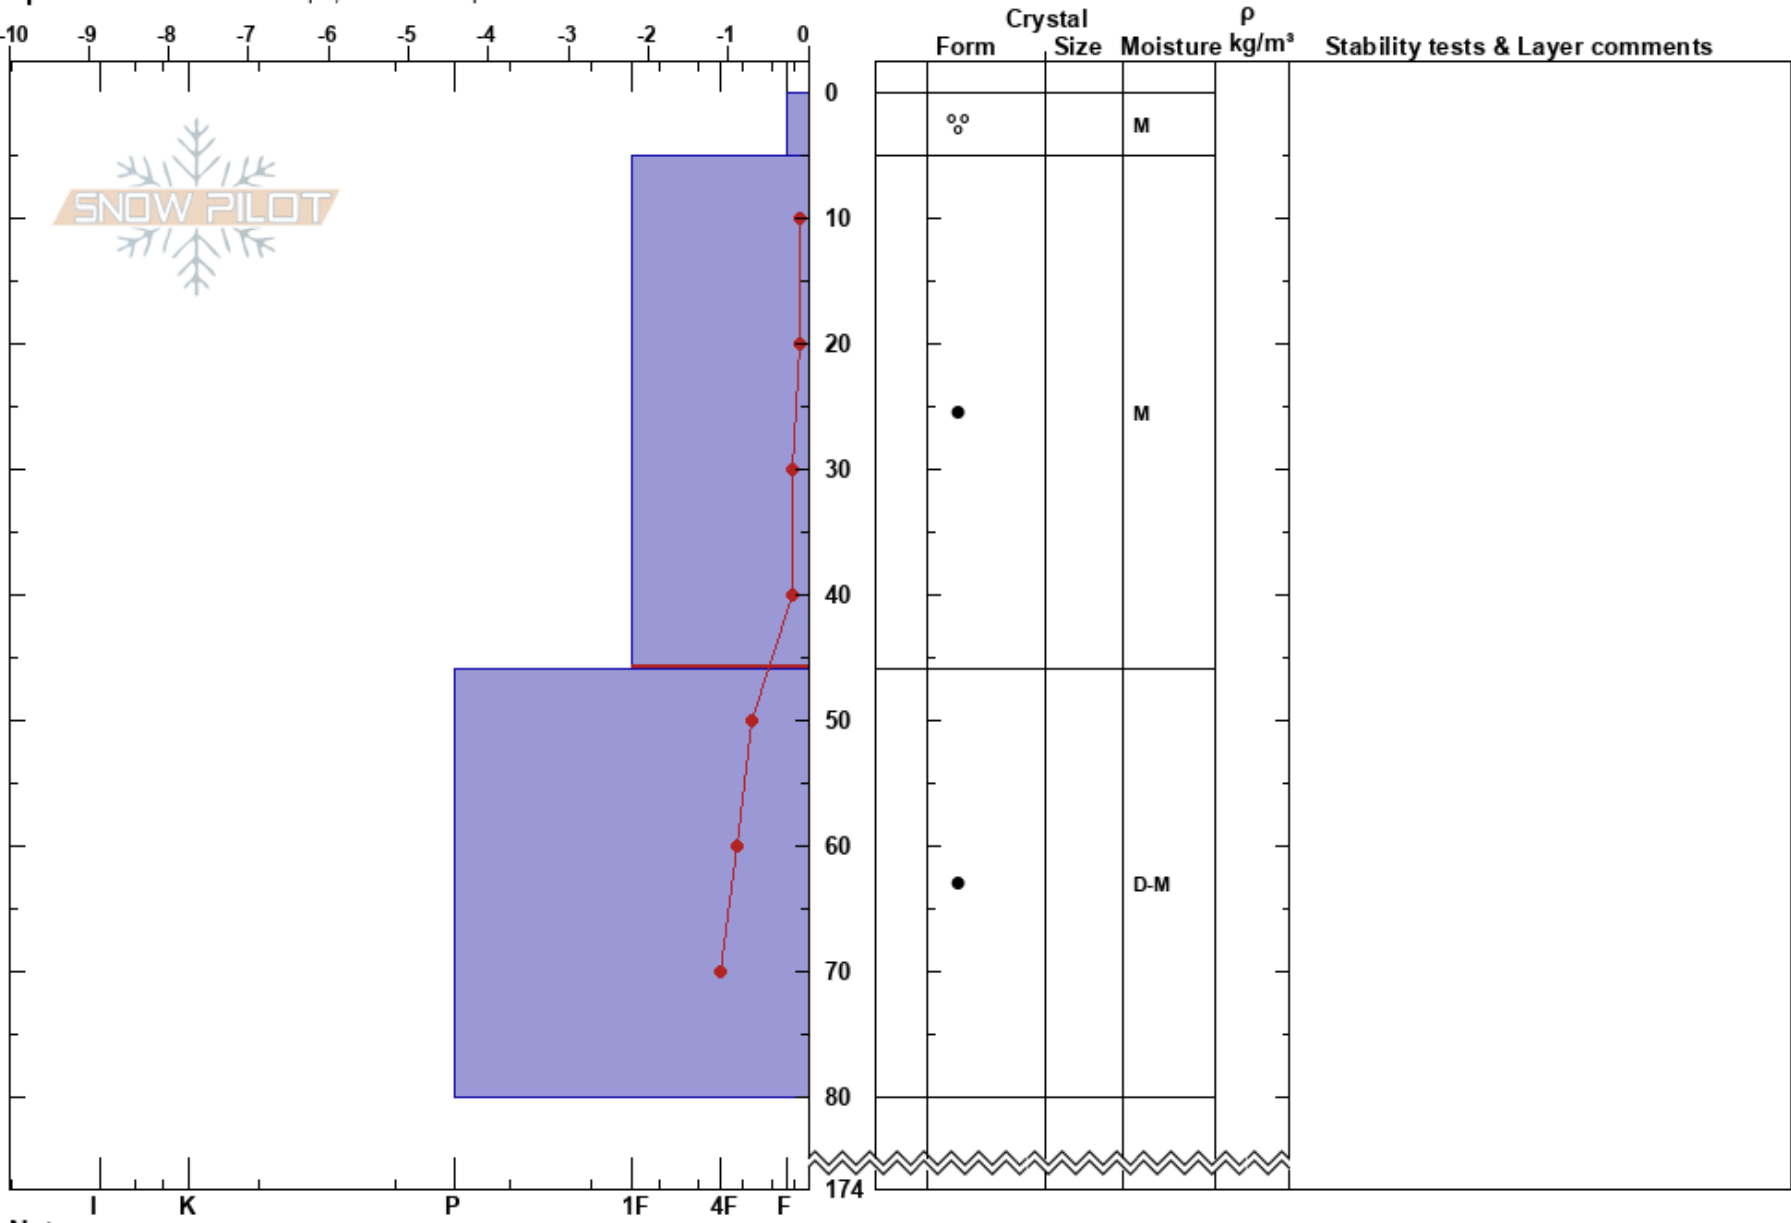

Hamrafjället (mellan)
 Funäsfjällen
 Sweden
Elevation: 992 m
Aspect: SE
Specifics: Ski tracks on slope; We skied slope

John Wilcoxon
 21/03/2022 - 13:34
Co-ord: 33V 360463E 6939953N
Slope Angle: 32°
Wind Loading: no

Stability: Very Good **HS:**174 **Layer Notes:**
Air Temperature: 3.6°C **PF:**10 5-46cm: Problematic layer
Sky Cover: FEW **PS:** 5
Precipitation: NO
Wind: SE Light Breeze

Notes: OBJ: temp profil.
 Terräng: skidspår i profilen.