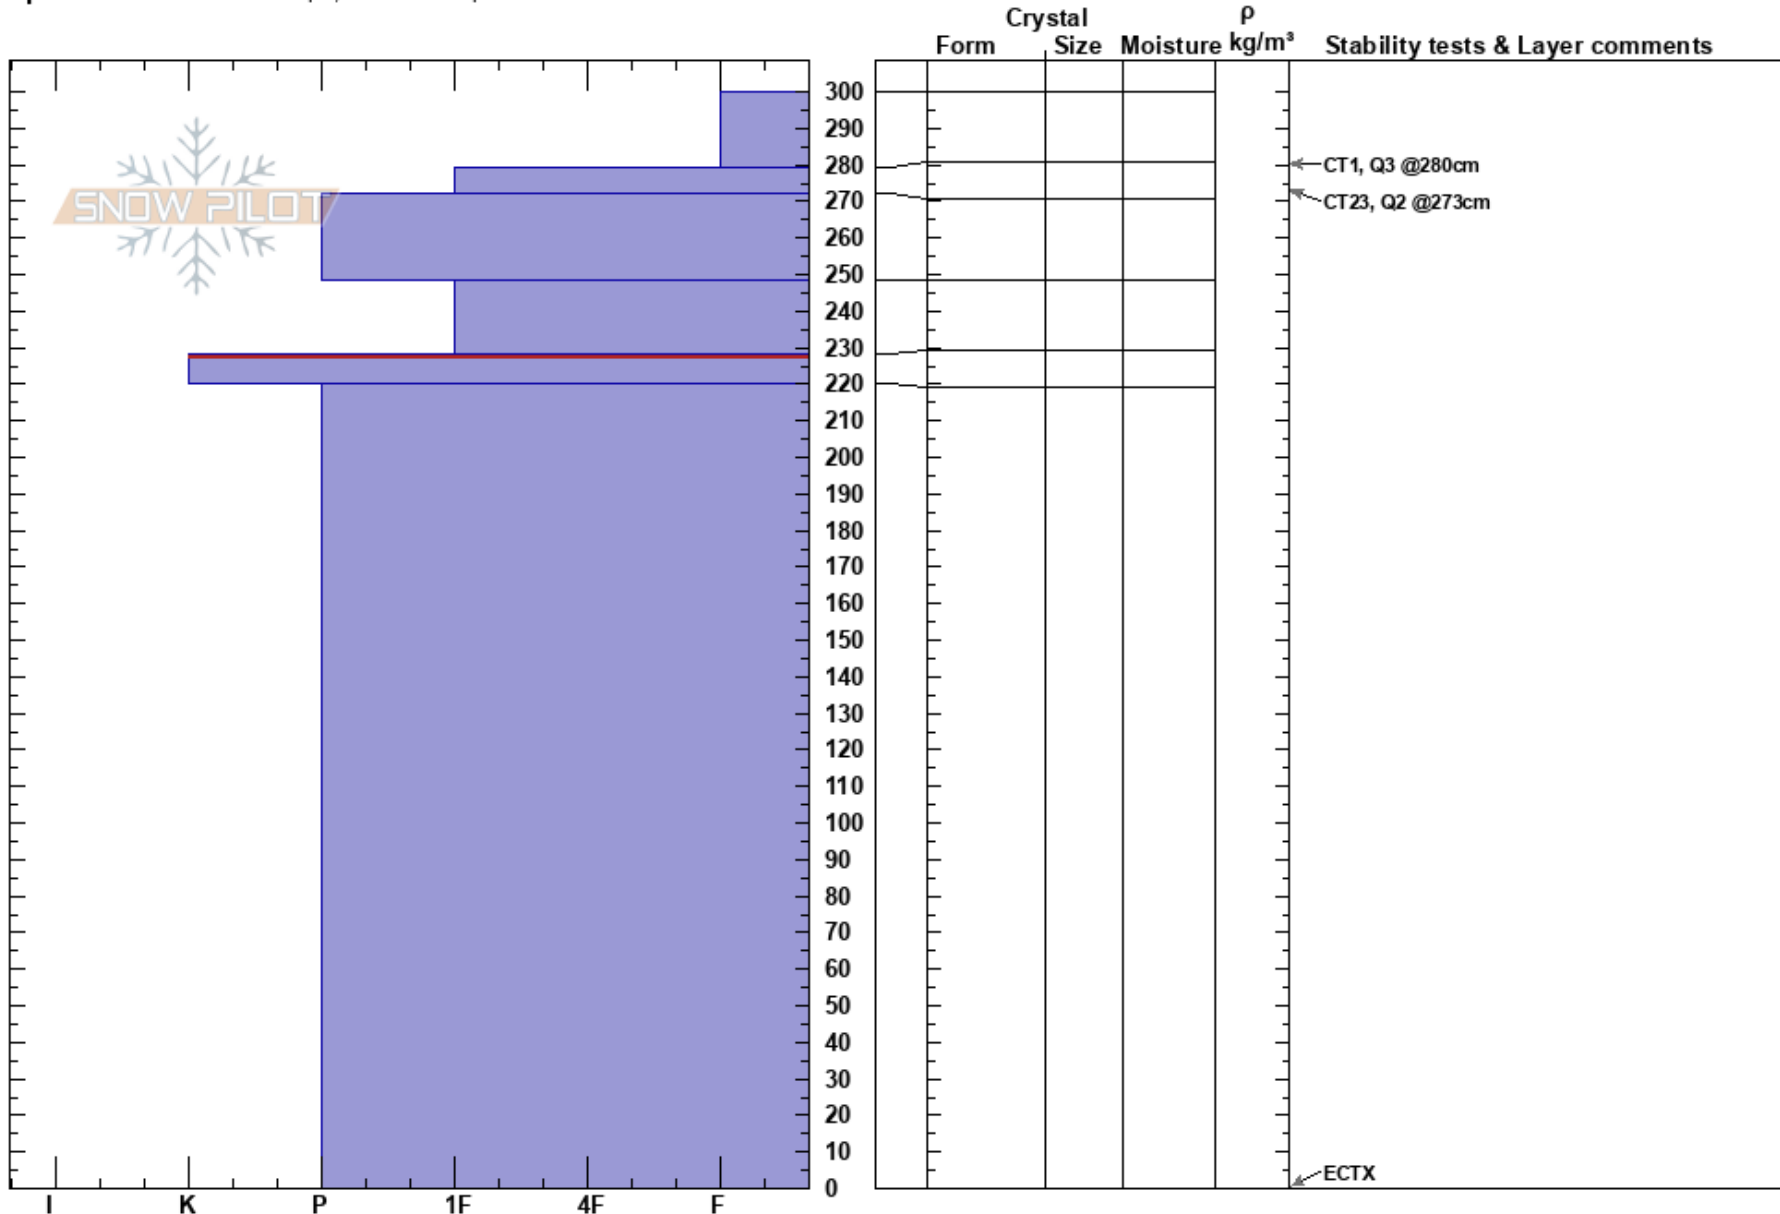

PF:20

228-220cm: Problematic layer

CO

Co-ord: 40.38940N, -105.67761W

Sky Cover: CLR

PS: 10

Elevation: 10722 ft

Slope Angle: 30°

Precipitation: NO

Wind: W Light Breeze

Aspect: 65°

Wind Loading: previous

Specifics: Ski tracks on slope; We skied slope

Notes: