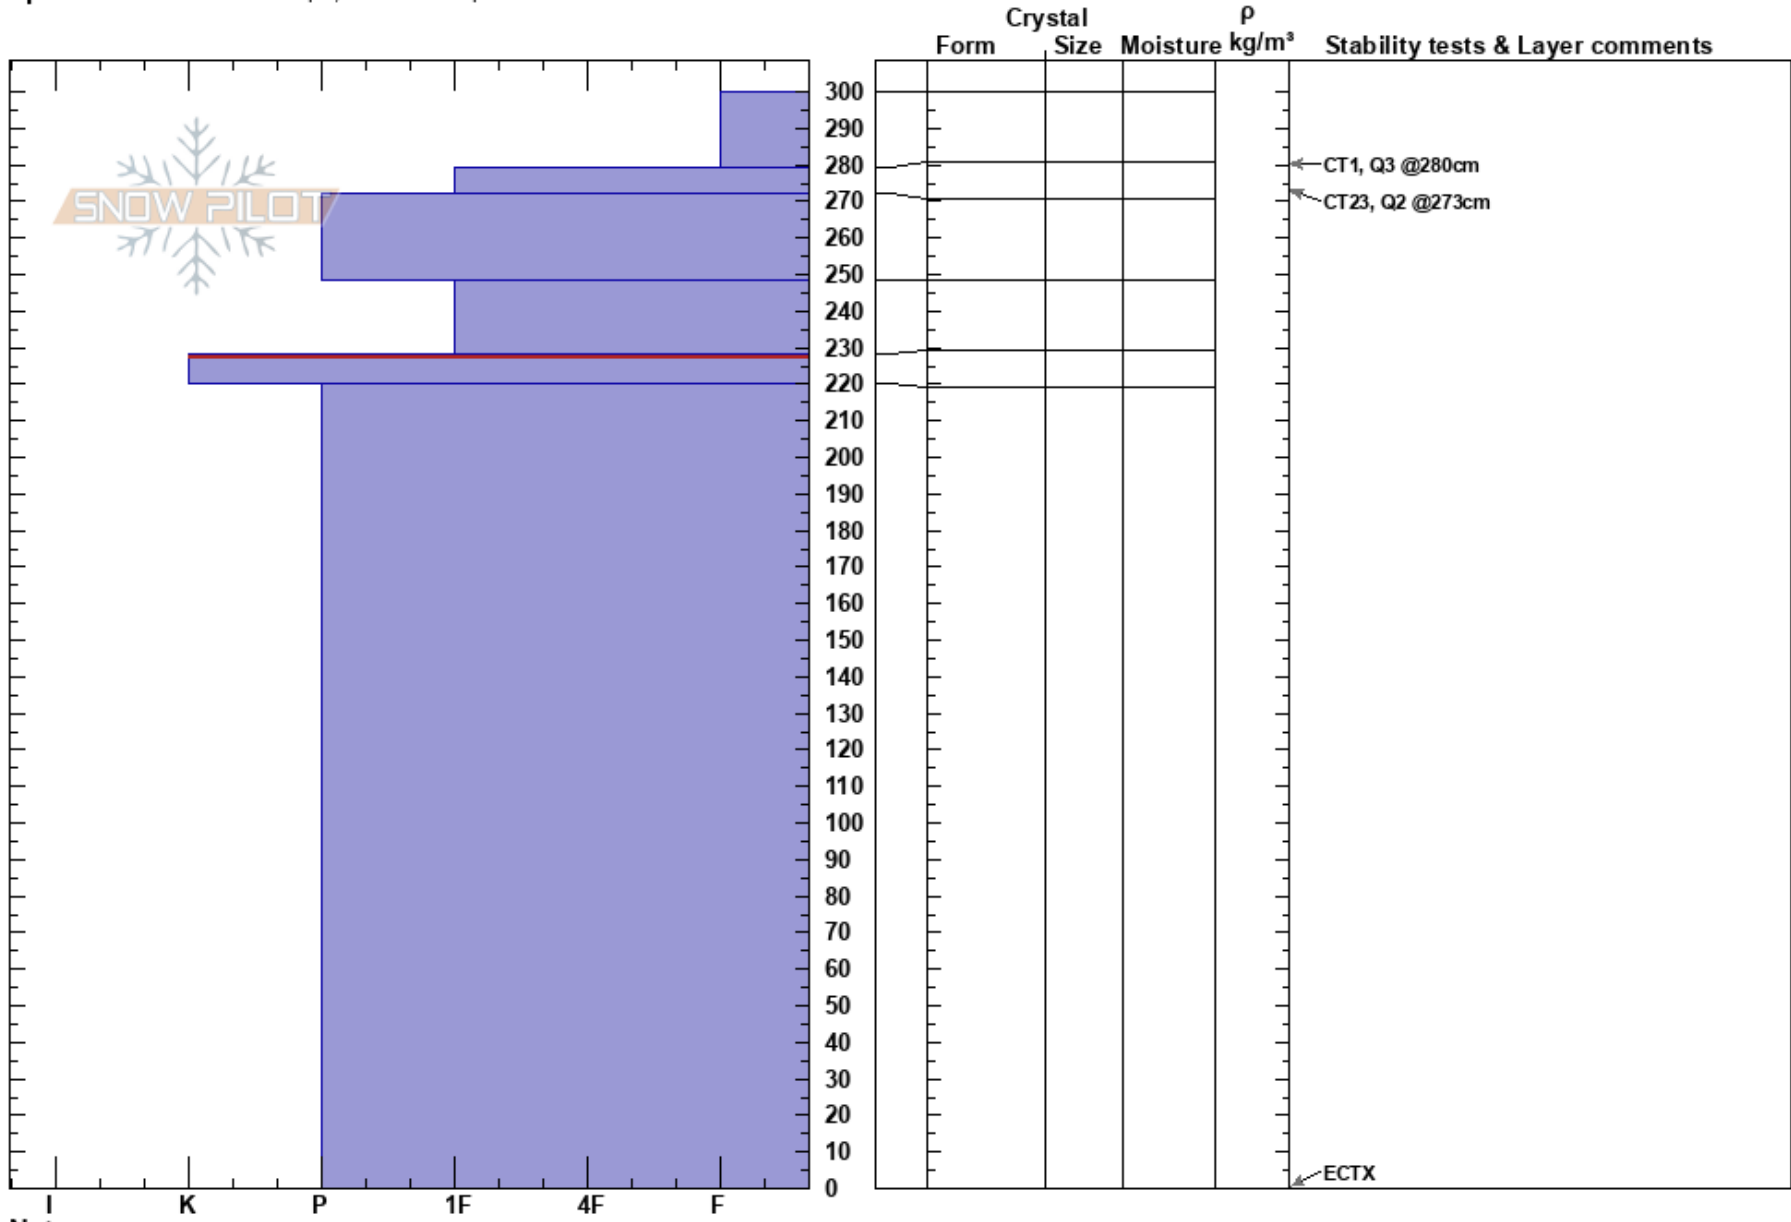

PF:20

228-220cm: Problematic layer

CO

Co-ord: 40.38940N, -105.67761W

Sky Cover: CLR

PS: 10

Elevation: 10722 ft

Slope Angle: 30°

Precipitation: NO

Wind: W Light Breeze

Aspect: 65°

Wind Loading: previous

Specifics: Ski tracks on slope; We skied slope

Notes: