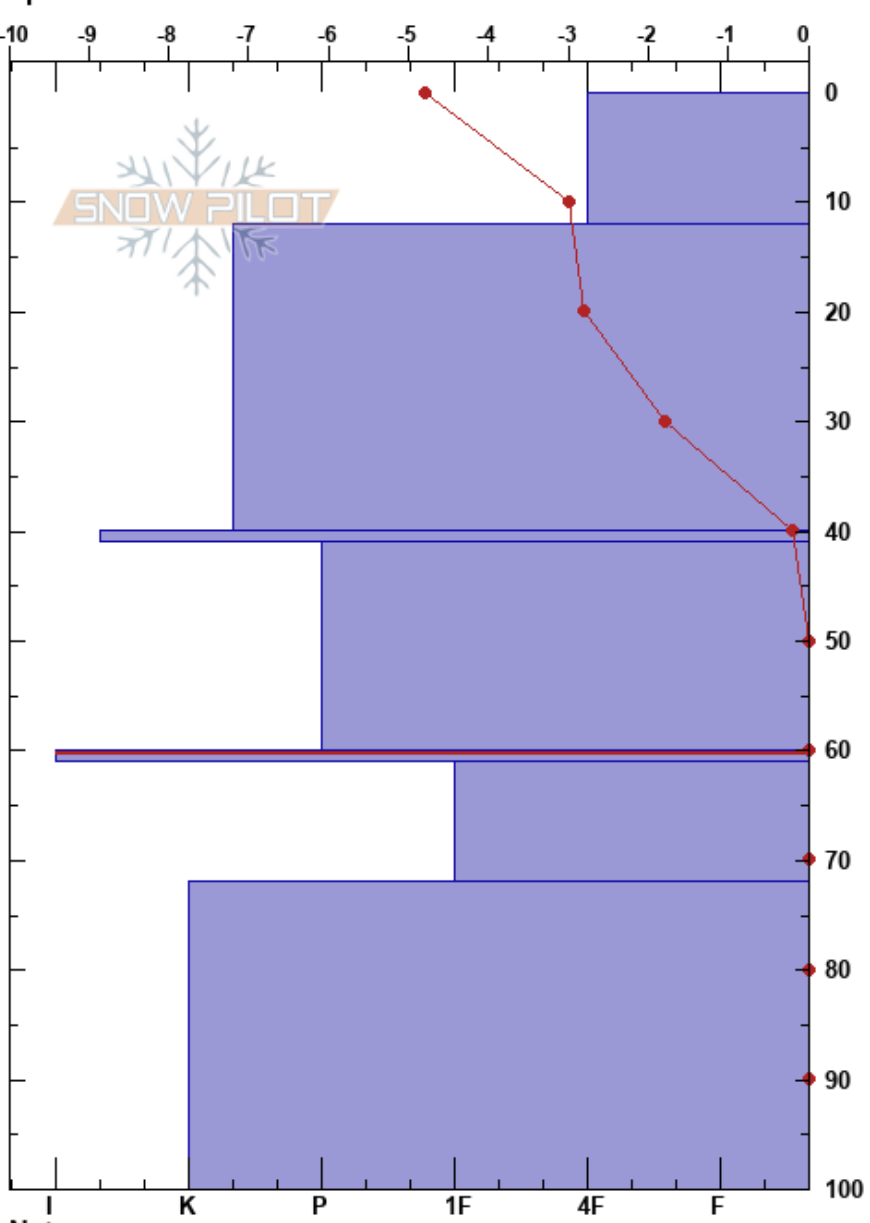

Klettahnjúkur Skarödal
Tröllaskagi
Iceland
Elevation: 602 m
Aspect: NE
Specifics:

Gestur Hansson
21/03/2022 - 08:30
Co-ord: 66.11920N, -18.99708W
Slope Angle: 36°
Wind Loading:

Stability:
Air Temperature: -1.7°C
Sky Cover: SCT
Precipitation: NO
Wind: SW Calm

HS:100
60-61cm: Problematic layer

Form	Crystal		Moisture	ρ kg/m ³	Stability tests & Layer comments
	Size				
/ (/)					
⊙ ⊙					← CT13, SP @16cm
■					
⊙			D-M		
■					← CT15, BRK @62cm
⊙					
⊙ ⊙					