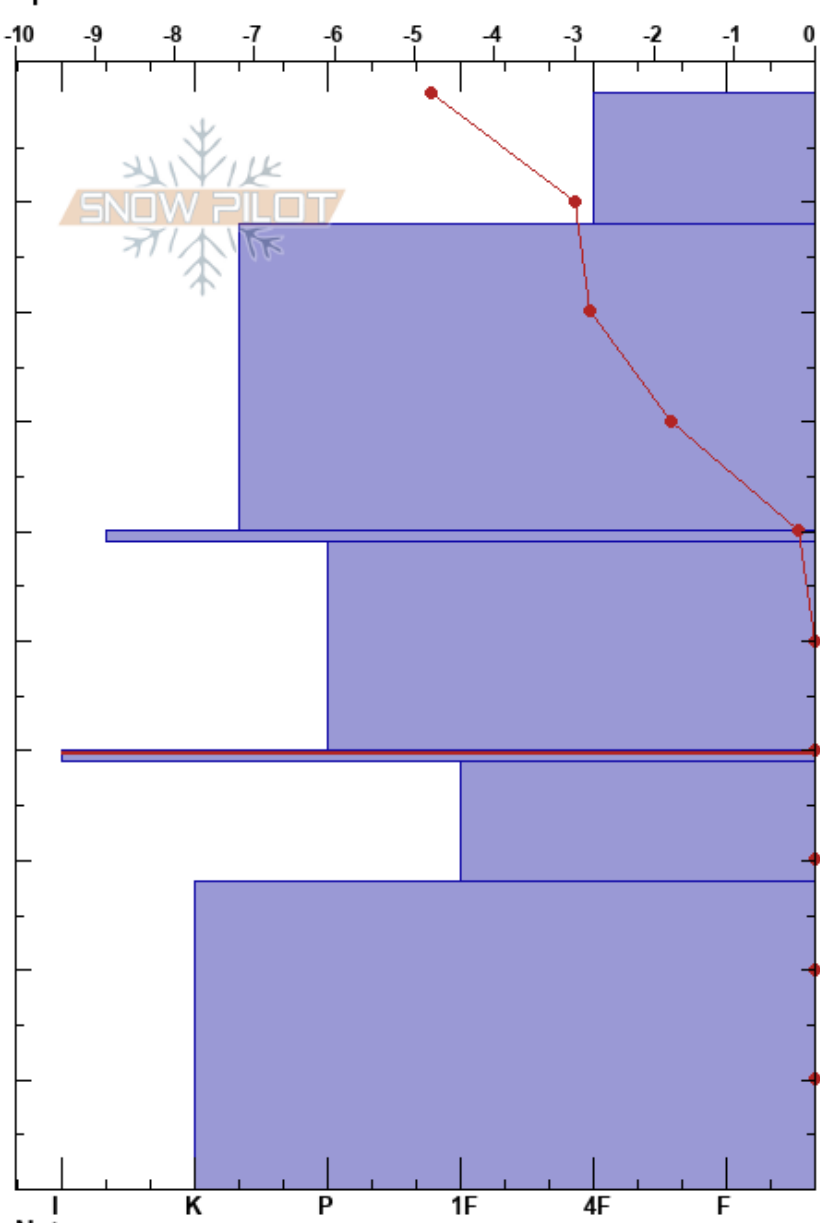

Klettahnjúkur Skarödal
 Tröllaskagi
 Iceland
 Elevation: 602 m
 Aspect: NE
 Specifics:

Gestur Hansson
 21/03/2022 - 08:30
 Co-ord: 66.11920N, -18.99708W
 Slope Angle: 36°
 Wind Loading:

Stability:
 Air Temperature: -1.7°C
 Sky Cover: SCT
 Precipitation: NO
 Wind: SW Calm

HS:100
 60-61cm: Problematic layer

Form	Crystal		ρ kg/m ³	Stability tests & Layer comments
	Size	Moisture		
/ (/)				
⊙ ⊙				← CT13, SP @16cm
■				
⊙		D-M		
■				← CT15, BRK @62cm
⊙				
⊙ ⊙				

Notes: