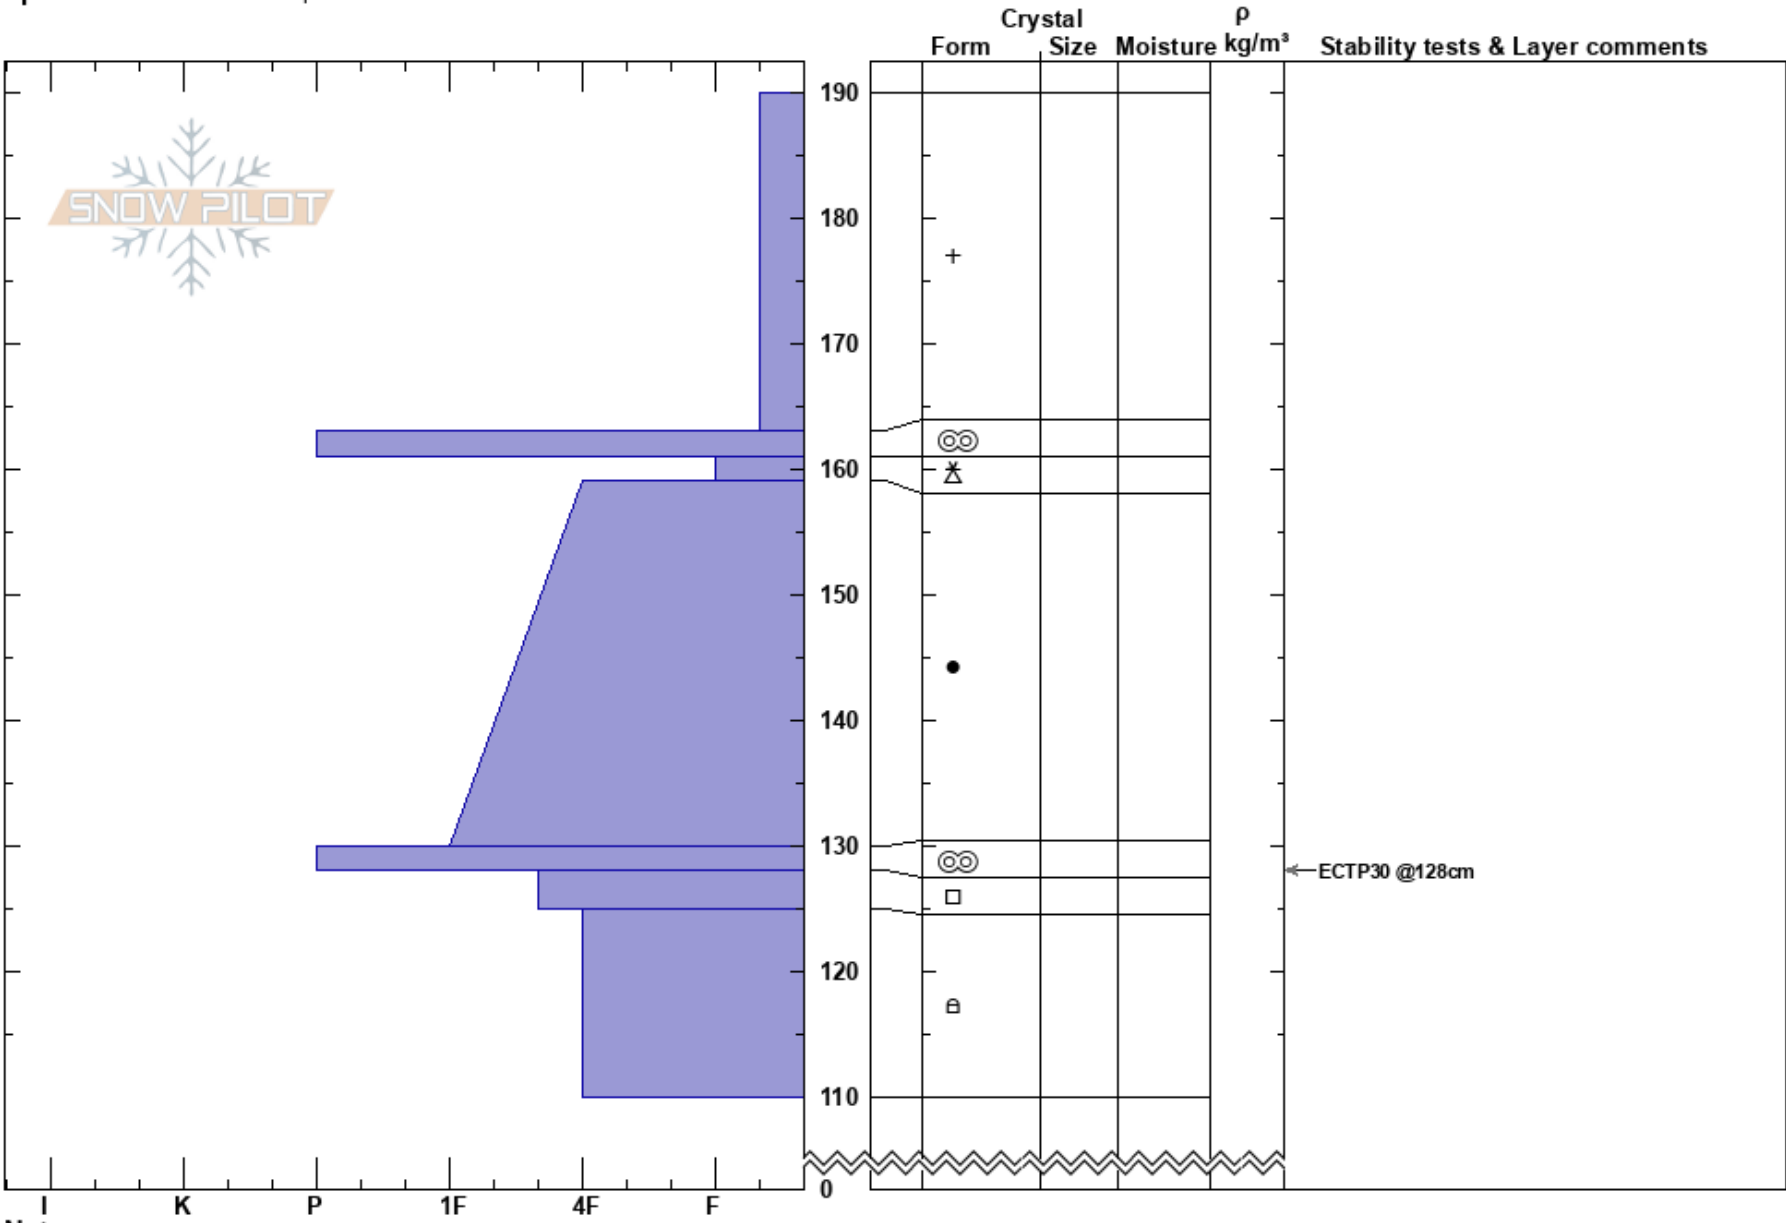

Spanky's
 Madison Range-N
 MT
 Elevation: 9140 ft
 Aspect: 60°
 Specifics: Ski tracks on slope

Hannah Marshall
 03/20/2022 - 1:00pm
 Co-ord: 45.32442N, -111.38086W
 Slope Angle:
 Wind Loading:

Stability:
 Air Temperature:
 Sky Cover:
 Precipitation: S-1
 Wind: NW Moderate

HS:190

Layer Notes:

Notes: ECTX on a second pass.