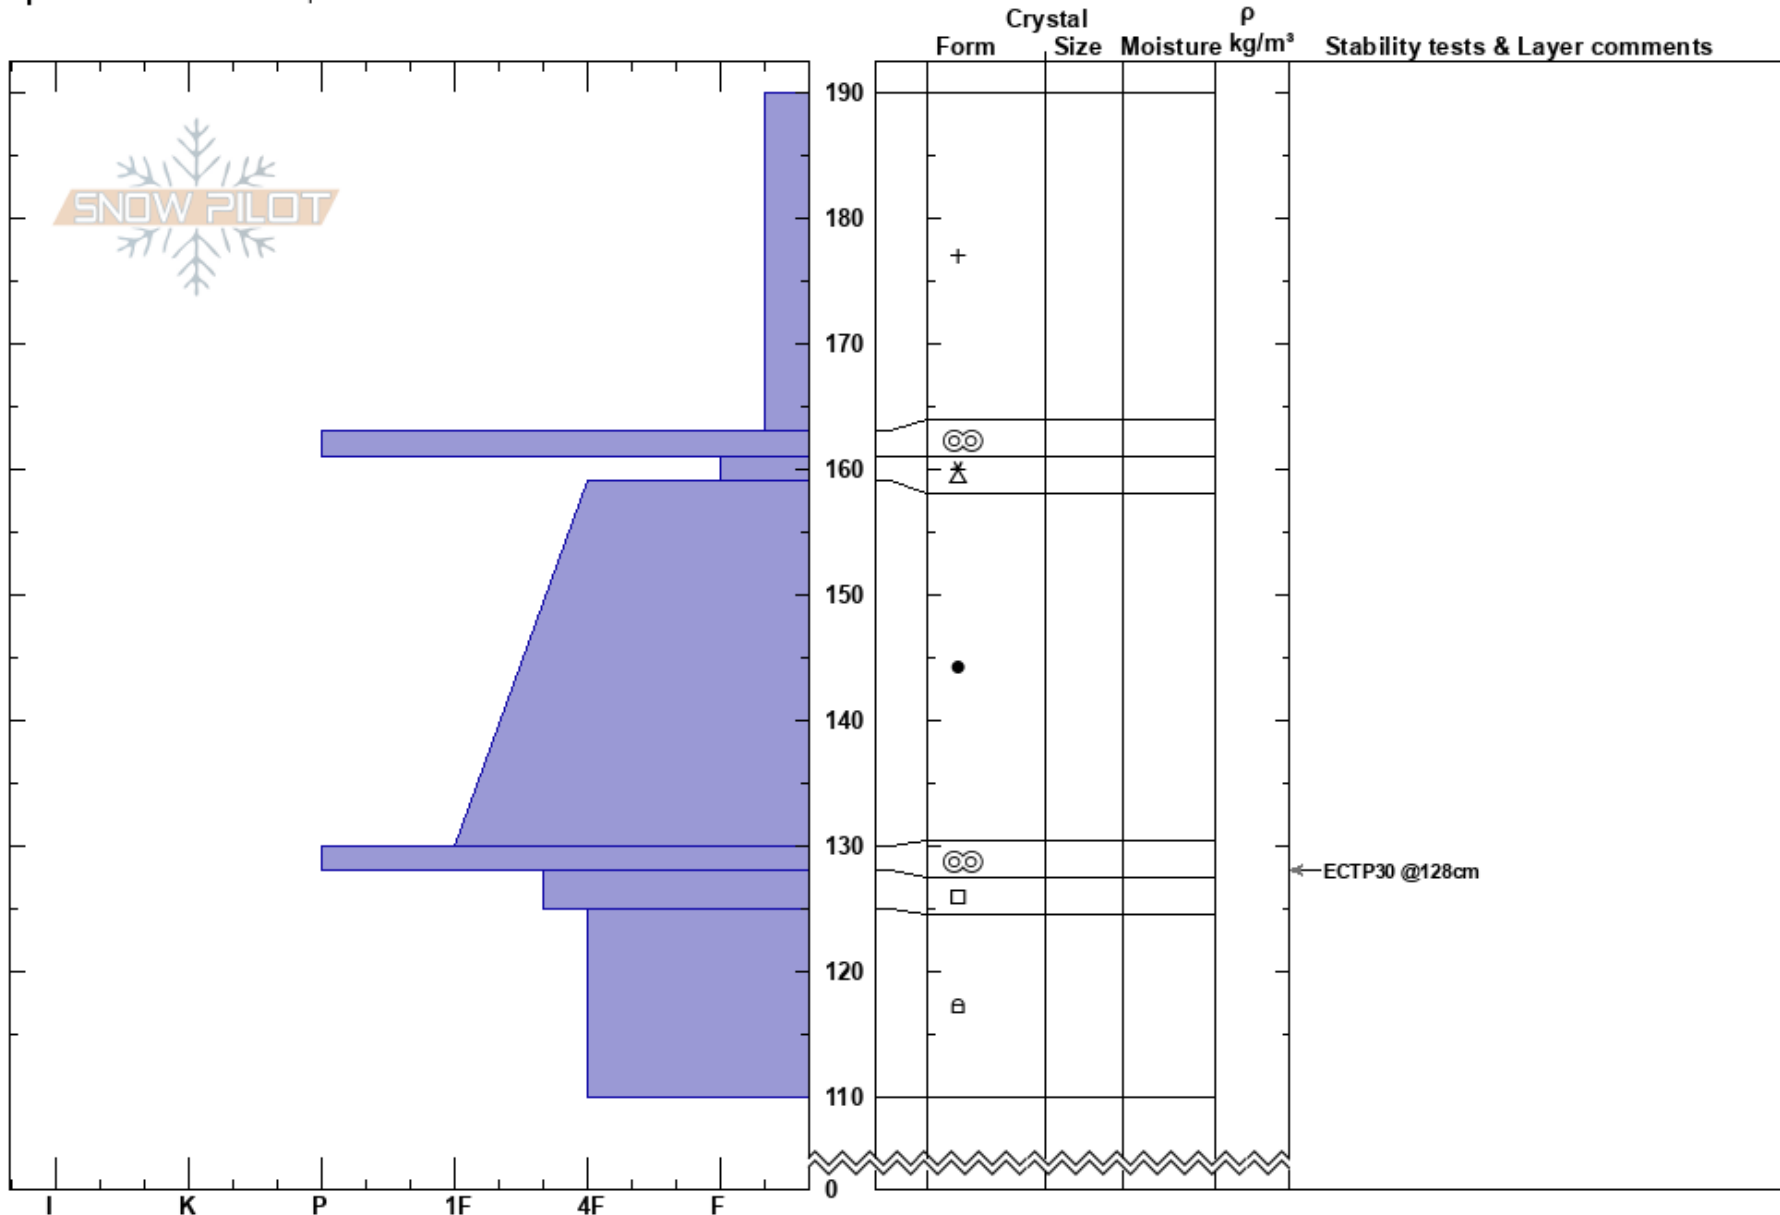

Spanky's
 Madison Range-N
 MT
 Elevation: 9140 ft
 Aspect: 60°
 Specifics: Ski tracks on slope

Hannah Marshall
 03/20/2022 - 1:00pm
 Co-ord: 45.32442N, -111.38086W
 Slope Angle:
 Wind Loading:

Stability:
 Air Temperature:
 Sky Cover:
 Precipitation: S-1
 Wind: NW Moderate

HS:190

Layer Notes:

Notes: ECTX on a second pass.