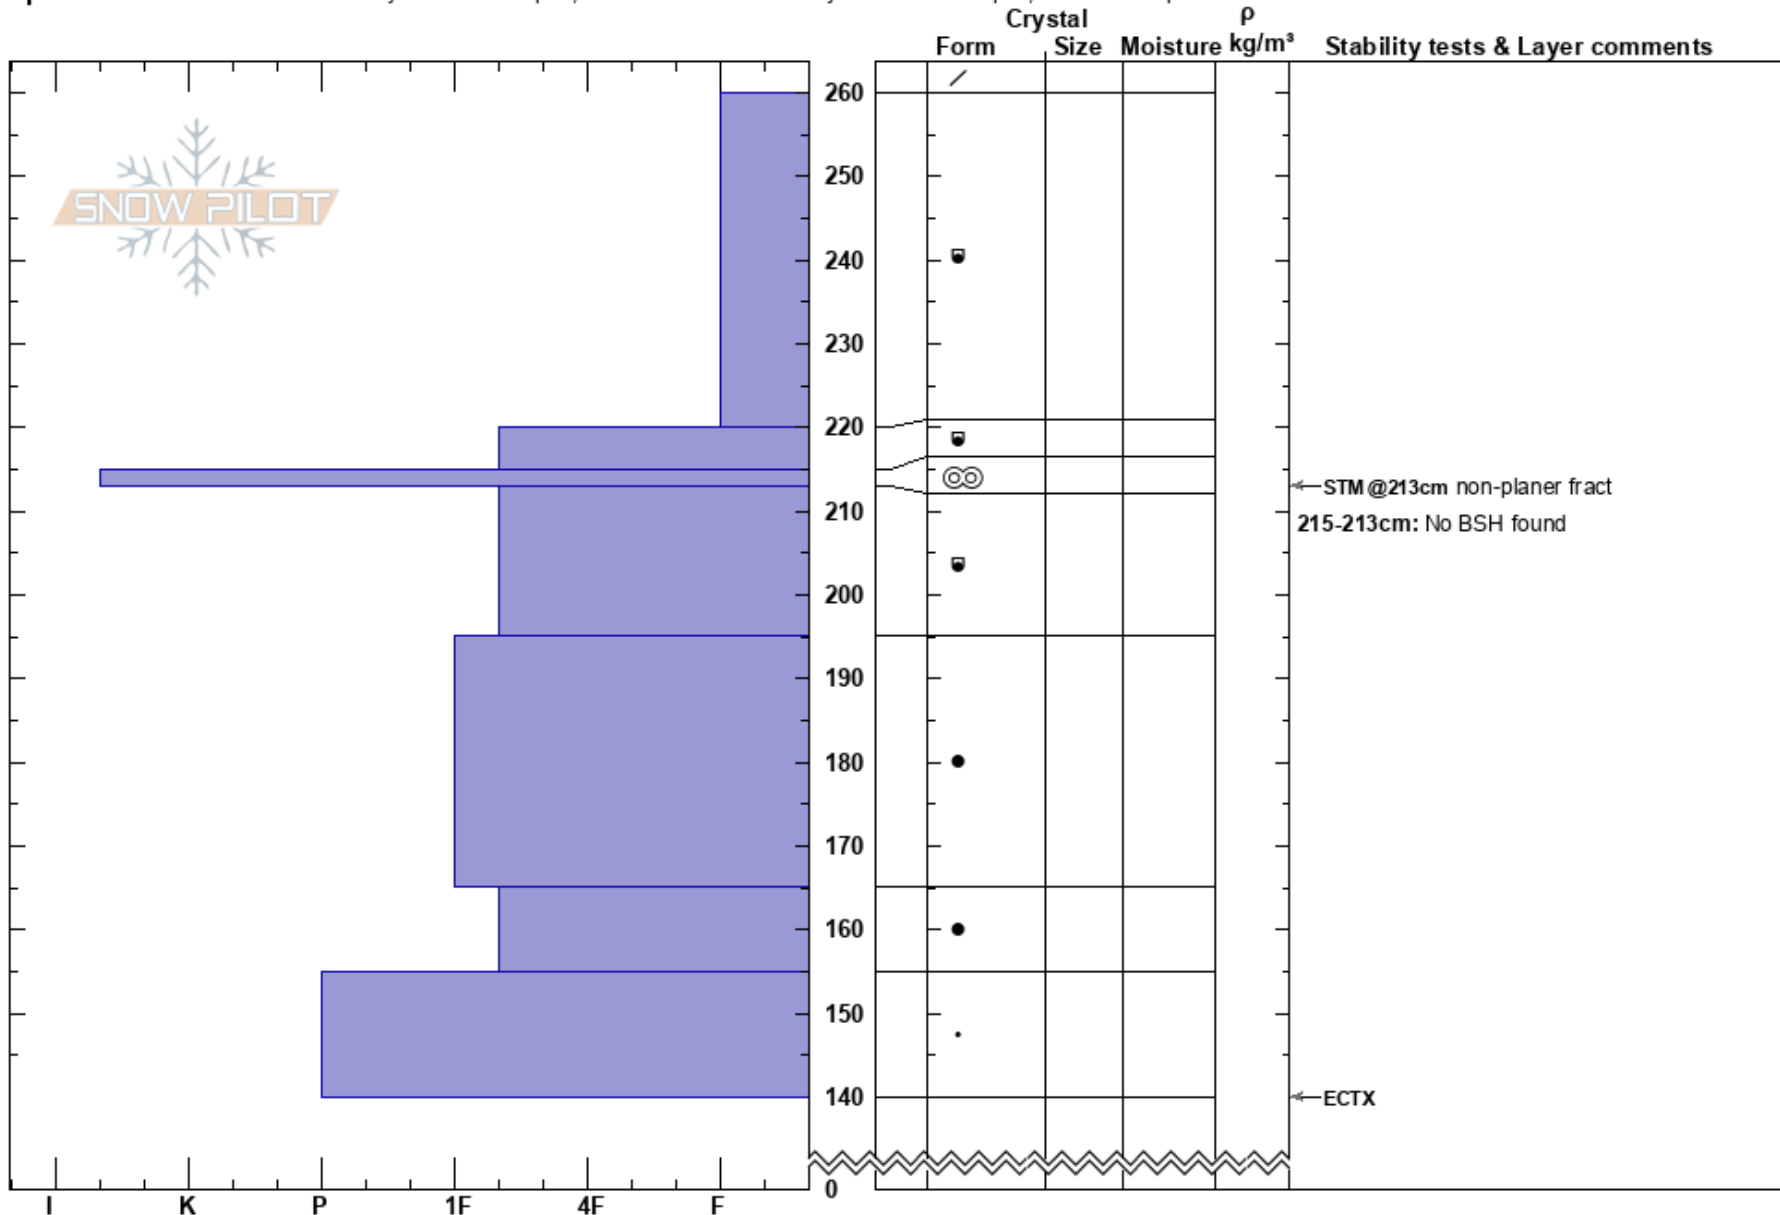

Two-Mile Creek  
 Hatcher Pass  
 AK  
 Elevation: 3358 ft  
 Aspect: W

Michael Kerst  
 03/20/2022 - 10:30am  
 Co-ord: 61.76797N, -149.14155W  
 Slope Angle: 34°  
 Wind Loading: previous

Stability:  
 Air Temperature: -10°C  
 Sky Cover: FEW  
 Precipitation: NO  
 Wind: N Calm

HS:260  
 215-213cm: No BSH found  
 215-213cm: Problematic layer

Specifics: Recent avalanche activity on similar slopes; Recent avalanche activity on different slopes; We skied slope

Notes: