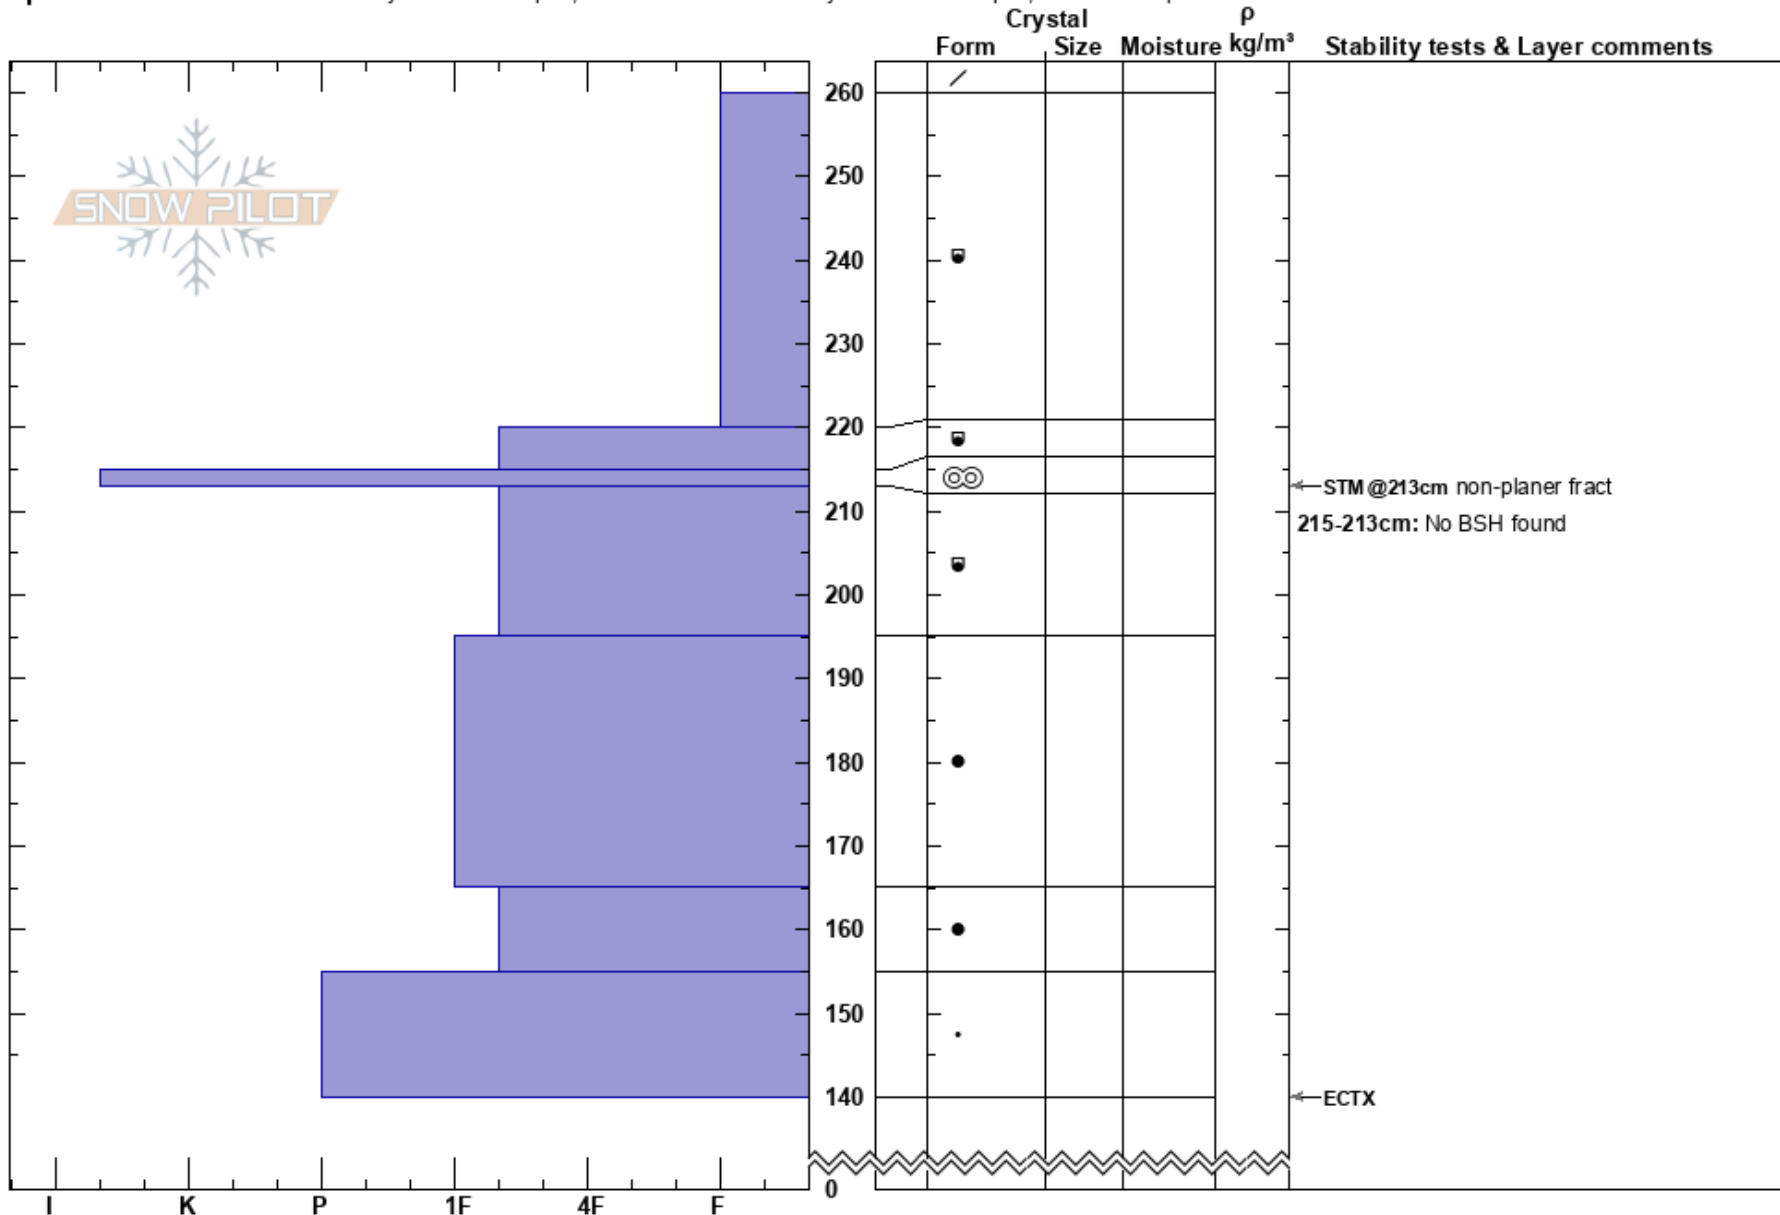

Two-Mile Creek
 Hatcher Pass
 AK
 Elevation: 3358 ft
 Aspect: W

Michael Kerst
 03/20/2022 - 10:30am
 Co-ord: 61.76797N, -149.14155W
 Slope Angle: 34°
 Wind Loading: previous

Stability:
 Air Temperature: -10°C
 Sky Cover: FEW
 Precipitation: NO
 Wind: N Calm

HS:260
 215-213cm: No BSH found
 215-213cm: Problematic layer

Specifics: Recent avalanche activity on similar slopes; Recent avalanche activity on different slopes; We skied slope

Notes: