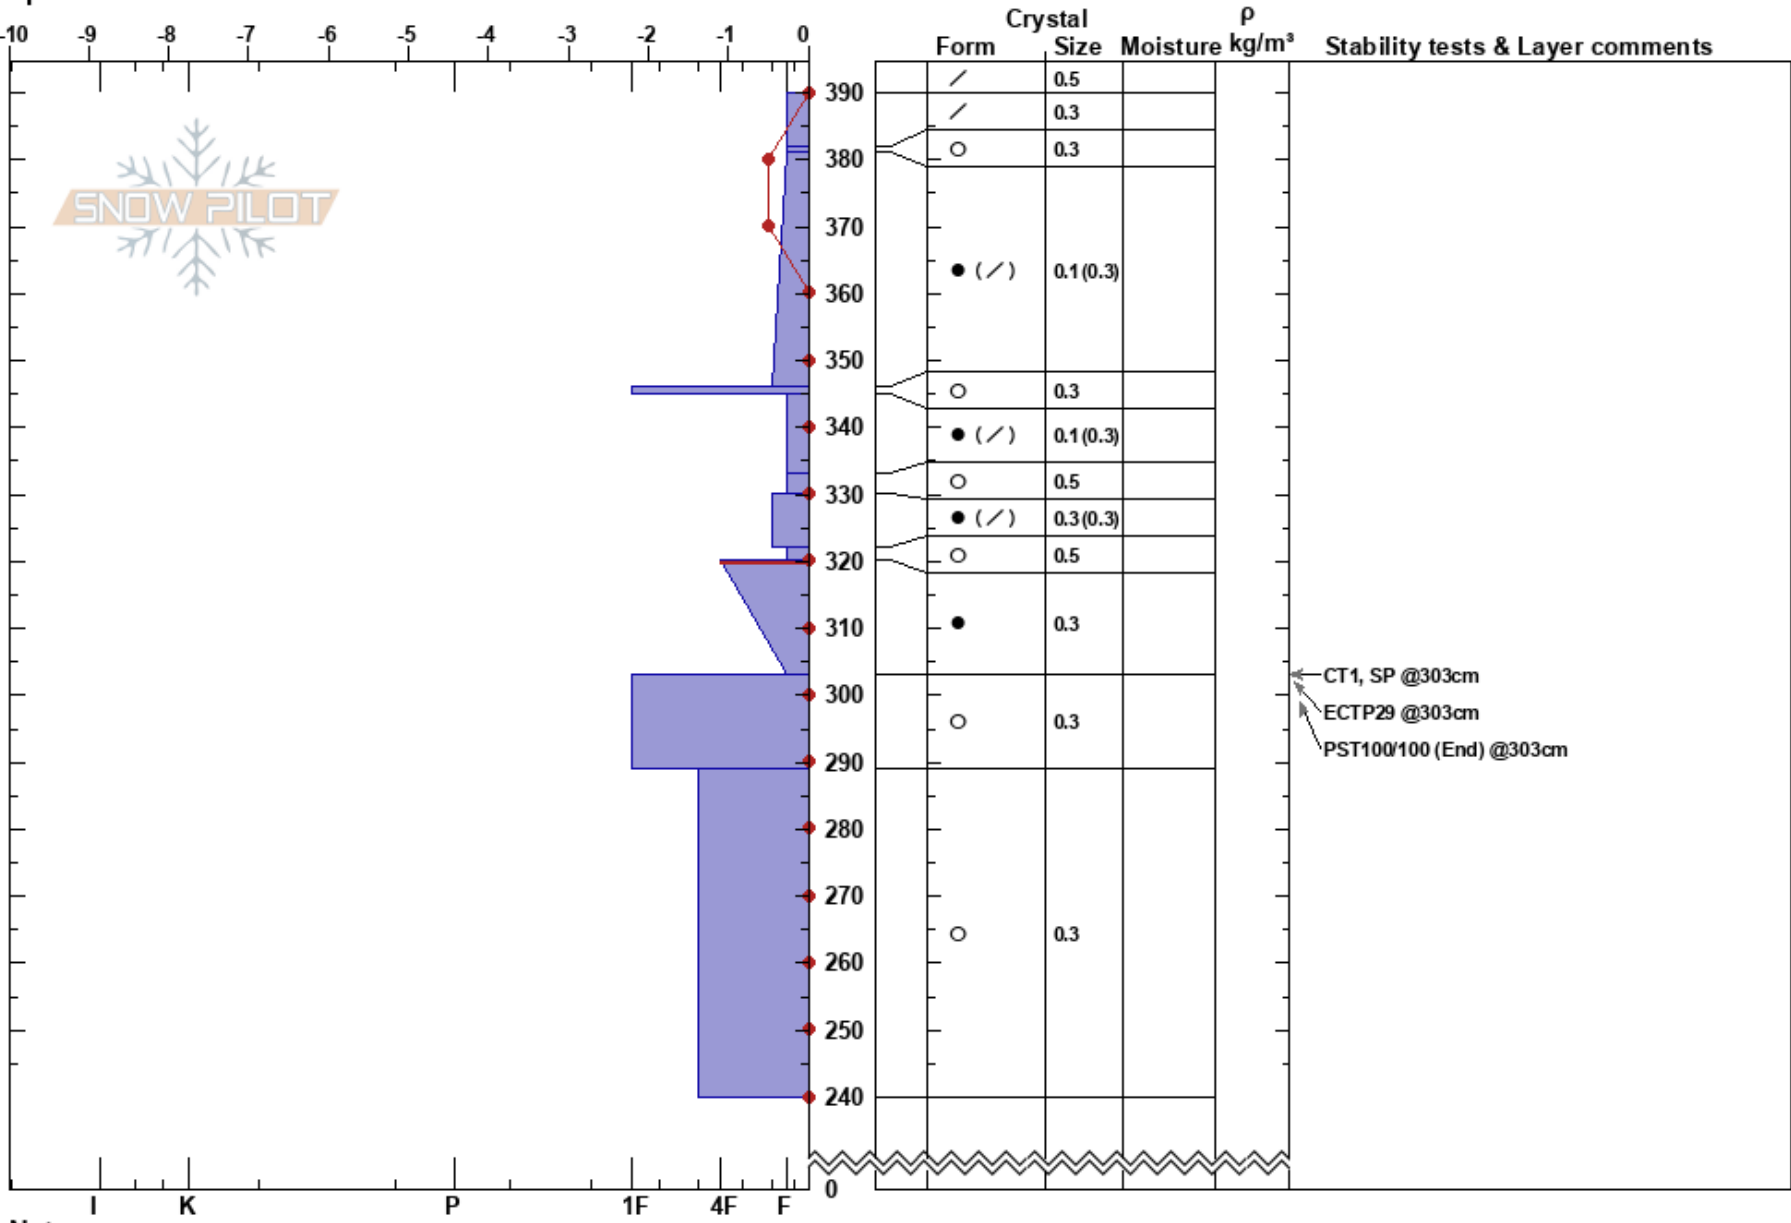

Rookie Ridge
 Snoqualmie Pass
 WA
 Elevation: 4900 ft
 Aspect: N
 Specifics:

Hunter Reed
 03/18/2022 - 11:00am
 Co-ord:
 Slope Angle: 37°
 Wind Loading:

Stability:
 Air Temperature: 2°C
 Sky Cover: OVC
 Precipitation: NO
 Wind: Calm
 HS:390
 PF:55 320-303cm:Problematic layer
 PS:25