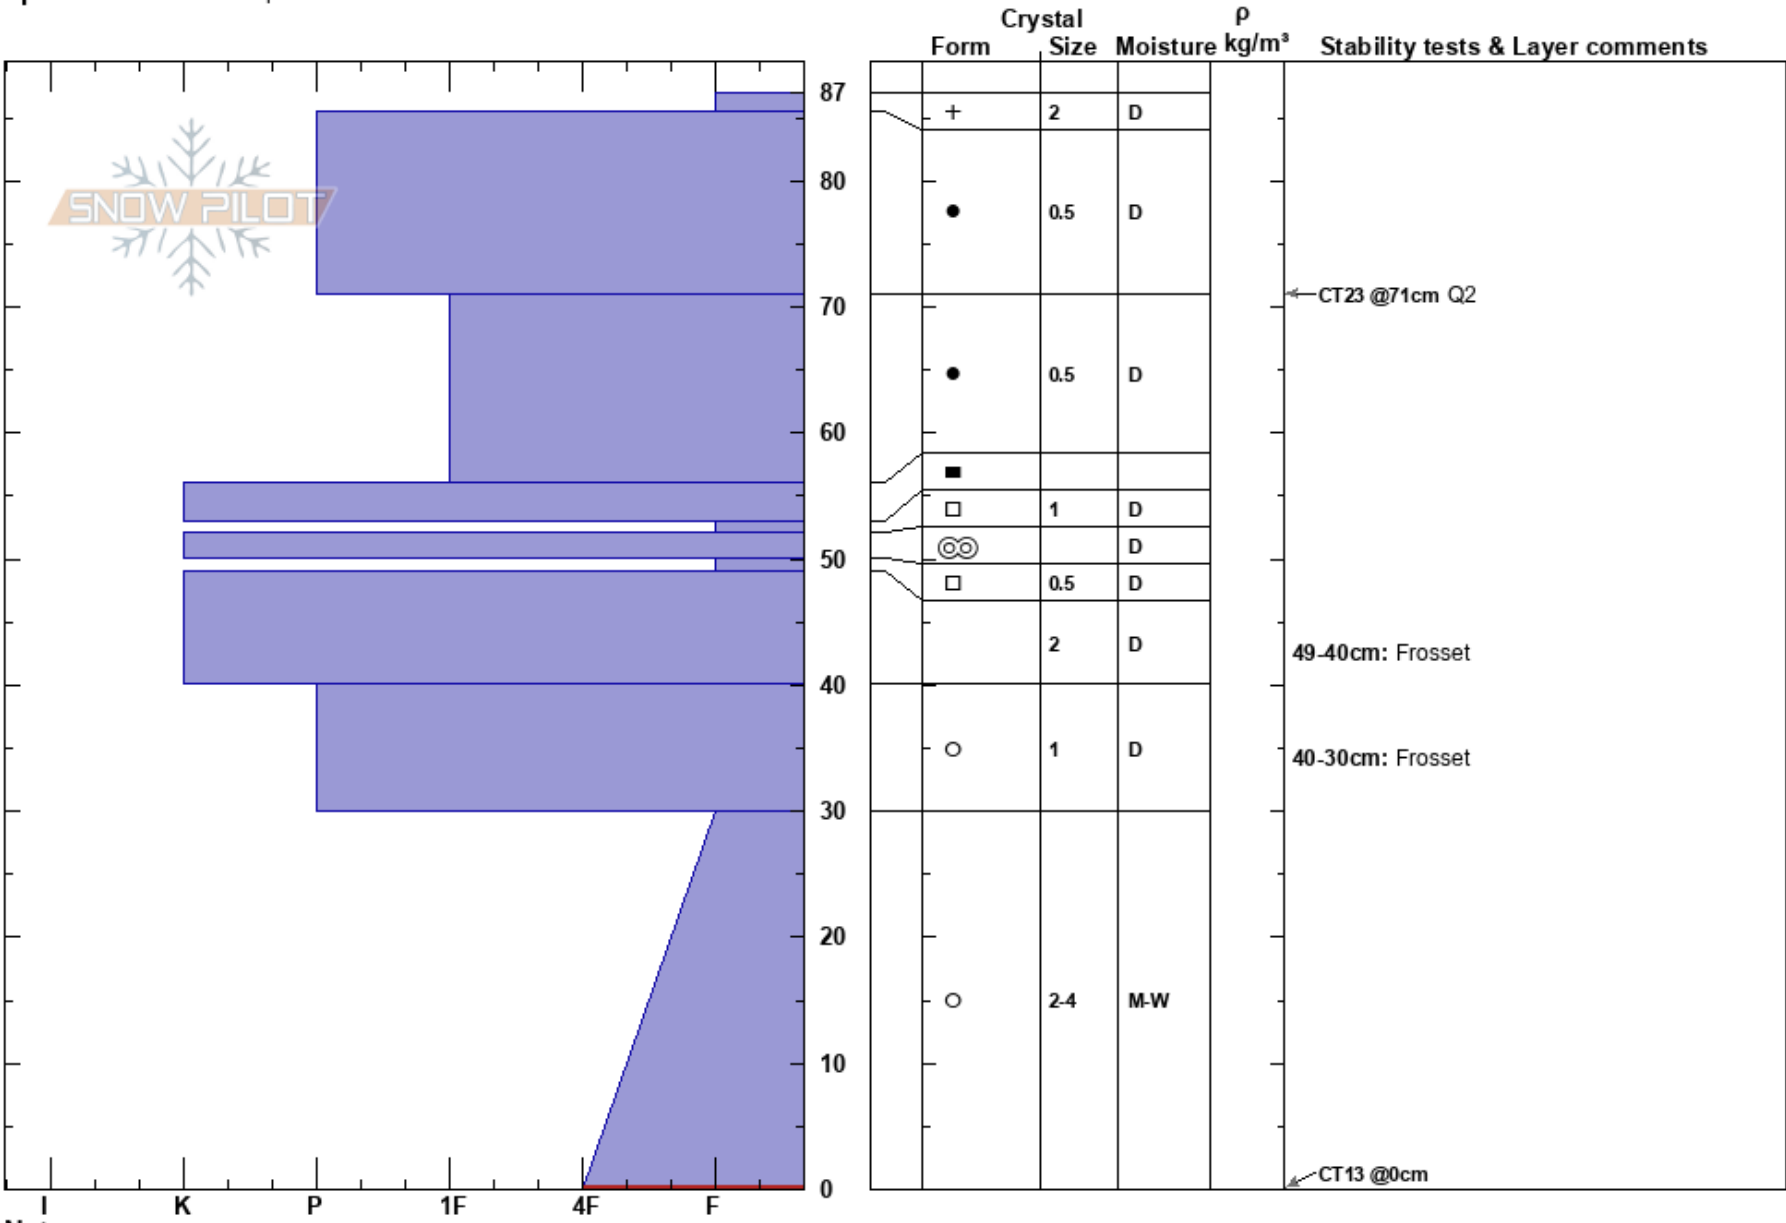

Finnbuene
 Voss
 Norway
Elevation: 1002 m
Aspect:
Specifics: We skied slope

Julie Bjørlien
 12/12/2017 - 13:50
Co-ord: 32V 362544E 6753446N
Slope Angle:
Wind Loading:

Stability:
Air Temperature: -10°C
Sky Cover: SCT
Precipitation: NO
Wind: Calm

HS: 87
Layer Notes:
 49-40cm: Frosset
 40-30cm: Frosset
 30-0cm: Problematic layer

Notes: