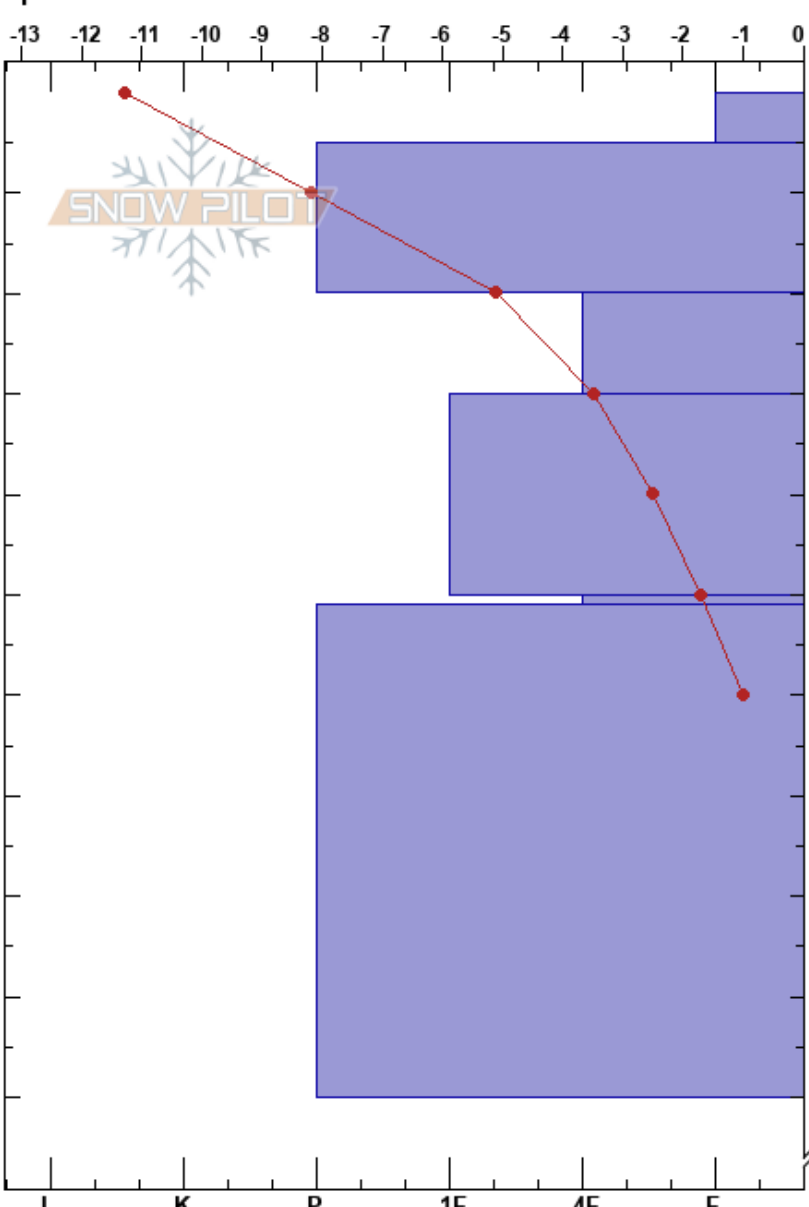

Skavegga  
 Indre Fjordane  
 Norway  
 Elevation: 930 m  
 Aspect: W  
 Specifics:

Lars-Ove Eikje  
 12/12/2017 - 13:00  
 Co-ord: 32V 370833E 6850131N  
 Slope Angle: 15°  
 Wind Loading:

Stability:  
 Air Temperature: -9°C  
 Sky Cover:  
 Precipitation: NO  
 Wind:  
 HS:245  
 0-5cm: Some surface hoar

Form	Crystal Size	Moisture	$\rho$ kg/m <sup>3</sup>	Stability tests & Layer comments
/		D		0-5cm: Some surface hoar
.		D		
•		D		← ECTN5 @20cm
.		D		
B		D-M		
○				

Notes: