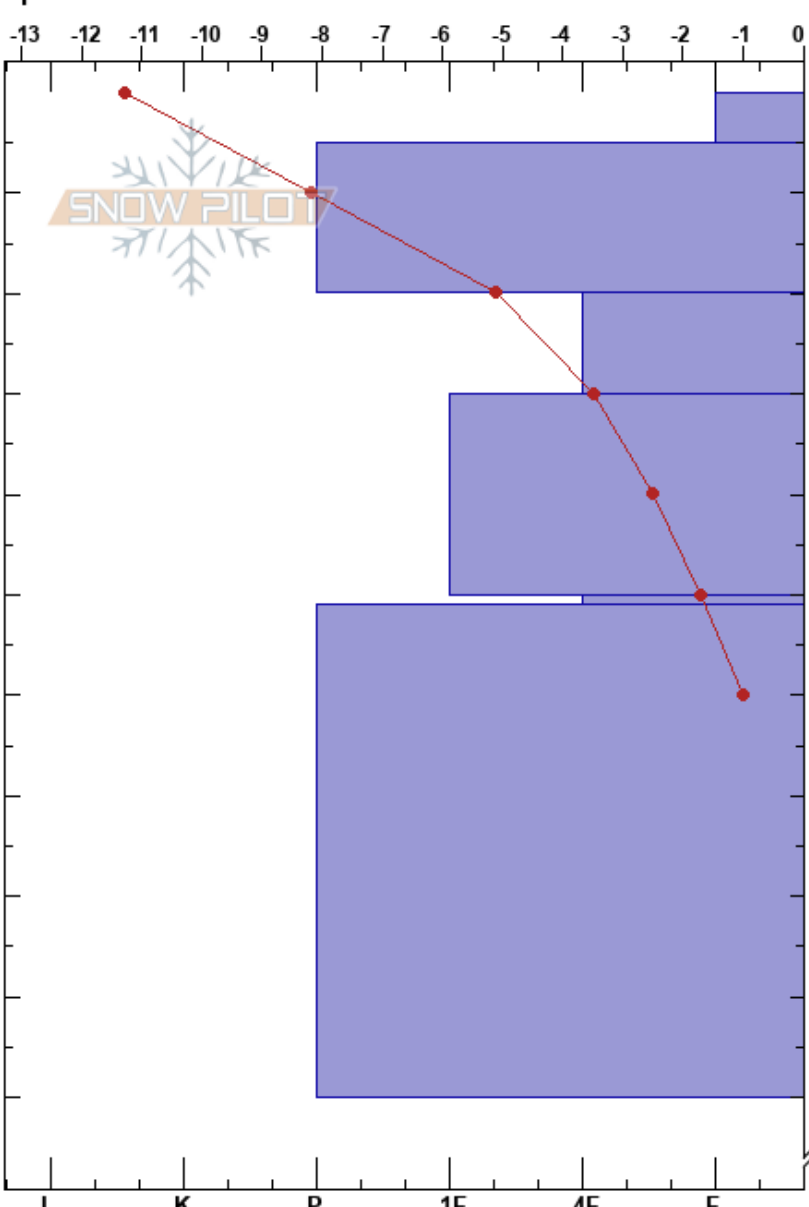

Skavegga
 Indre Fjordane
 Norway
 Elevation: 930 m
 Aspect: W
 Specifics:

Lars-Ove Eikje
 12/12/2017 - 13:00
 Co-ord: 32V 370833E 6850131N
 Slope Angle: 15°
 Wind Loading:

Stability:
 Air Temperature: -9°C
 Sky Cover:
 Precipitation: NO
 Wind:
 HS:245
 Layer Notes:
 0-5cm: Some surface hoar

Form	Crystal Size	Moisture	ρ kg/m ³	Stability tests & Layer comments
/		D		0-5cm: Some surface hoar
.		D		
•		D		← ECTN5 @20cm
.		D		
B		D-M		
○				

Notes: