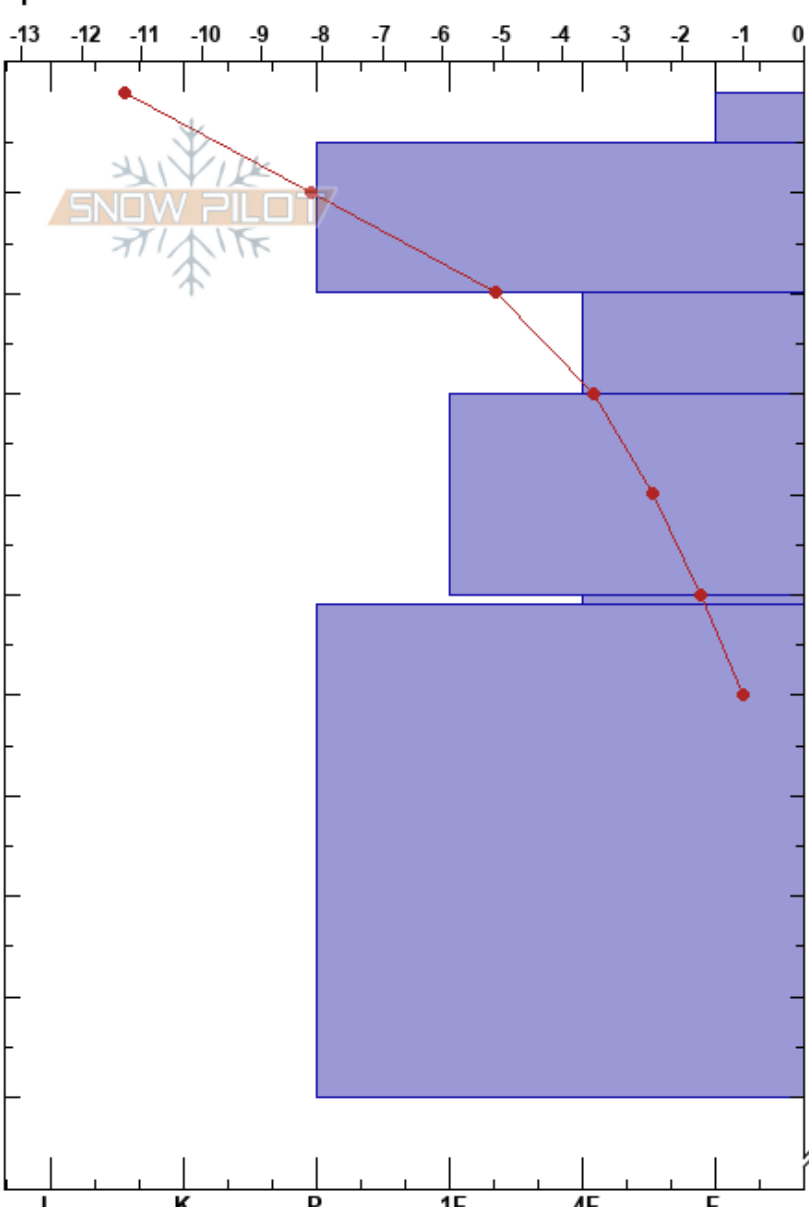

Skavegga
 Indre Fjordane
 Norway
 Elevation: 930 m
 Aspect: W
 Specifics:

Lars-Ove Eikje
 12/12/2017 - 13:00
 Co-ord: 32V 370833E 6850131N
 Slope Angle: 15°
 Wind Loading:

Stability:
 Air Temperature: -9°C
 Sky Cover:
 Precipitation: NO
 Wind:
 HS:245
 0-5cm: Some surface hoar

Form	Crystal Size	Moisture	ρ kg/m ³	Stability tests & Layer comments
/		D		0-5cm: Some surface hoar
.		D		
•		D		← ECTN5 @20cm
.		D		
B		D-M		
○				

Notes: