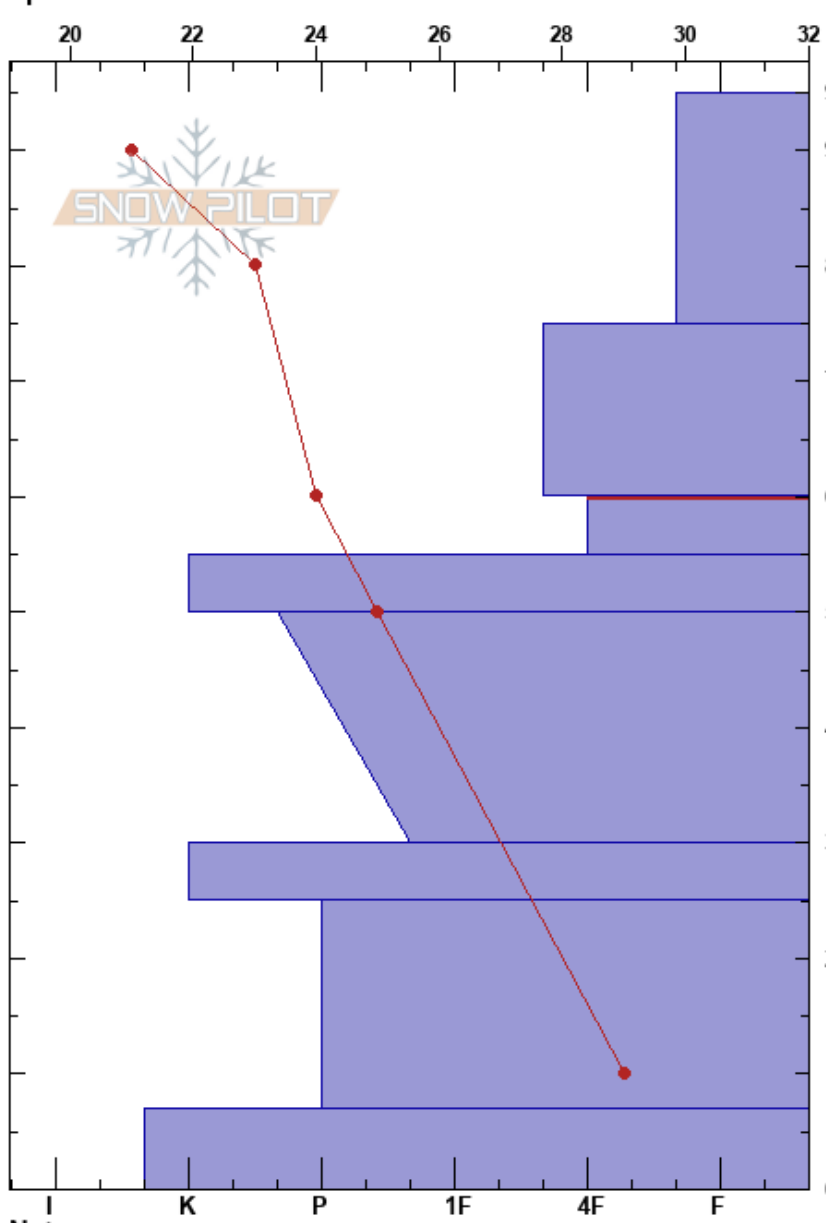

Hells Kitchen
 Bear River Range
 UT
 Elevation: 8850 ft
 Aspect: NE
 Specifics:

toby weed
 12/11/2017 - 3:00pm
 Co-ord: 41.95886N, -111.62075W
 Slope Angle: 34°
 Wind Loading:

Stability: Good
 Air Temperature: 32°F
 Sky Cover: FEW
 Precipitation: NO
 Wind: Calm

HS:95
 PF:35
 60-55cm: facets are larger
 60-55cm: Problematic layer
 30-25cm: grey layer

Form	Crystal		Moisture	ρ kg/m ³	Stability tests & Layer comments
	Size				
□			D		
◐			D		
□ (V)	1.5		M		← CT21, Q2 @60cm consistent ← ECTN23 @60cm 60-55cm: facets are larger
-			M		
⊕			M		
=			M		30-25cm: grey layer
⊕			M		
□			M		