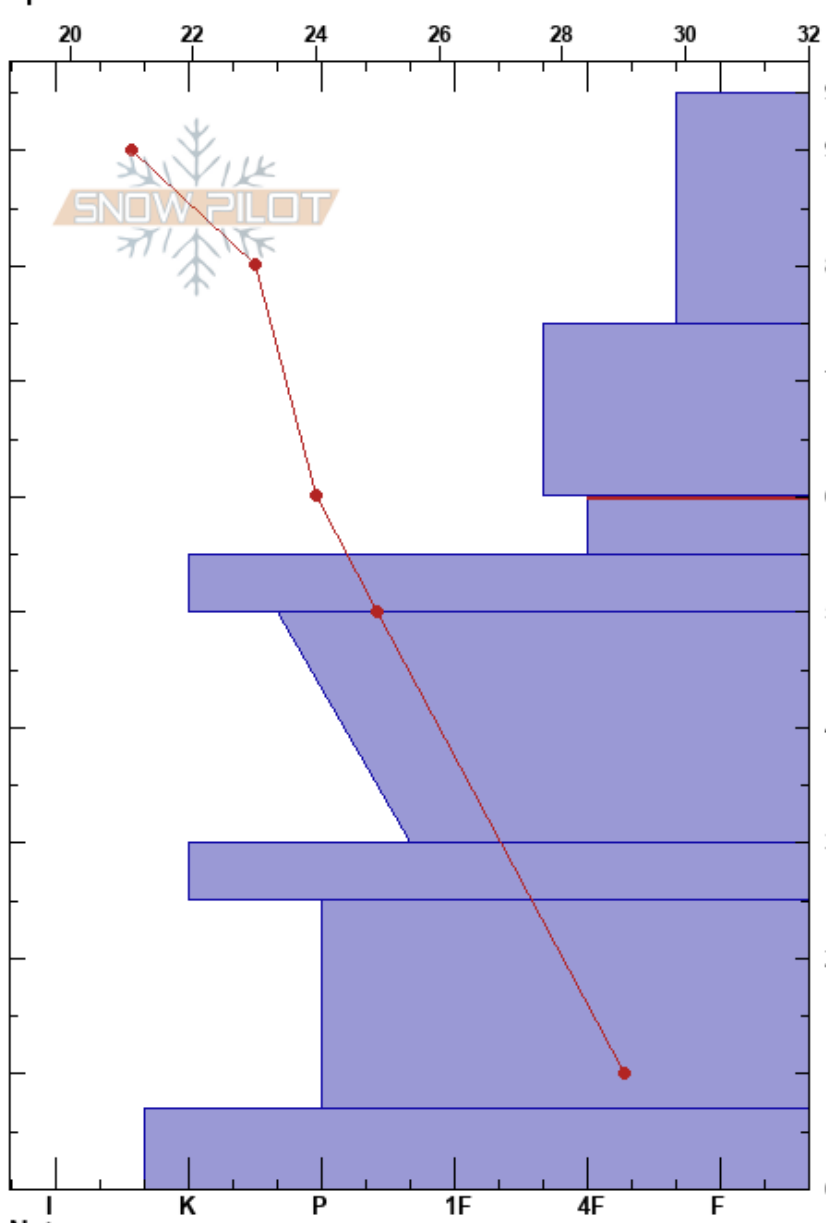

Hells Kitchen
 Bear River Range
 UT
Elevation: 8850 ft
Aspect: NE
Specifics:

toby weed
 12/11/2017 - 3:00pm
Co-ord: 41.95886N, -111.62075W
Slope Angle: 34°
Wind Loading:

Stability: Good
Air Temperature: 32°F
Sky Cover: FEW
Precipitation: NO
Wind: Calm

HS:95
PF:35
 60-55cm: facets are larger
 60-55cm: Problematic layer
 30-25cm: grey layer

Form	Crystal		ρ kg/m ³	Stability tests & Layer comments
	Size	Moisture		
□		D		
◐		D		
□ (V)	1.5			← CT21, Q2 @60cm consistent ← ECTN23 @60cm
-		M		60-55cm: facets are larger
⊕		M		
=		M		30-25cm: grey layer
⊕		M		
□		M		