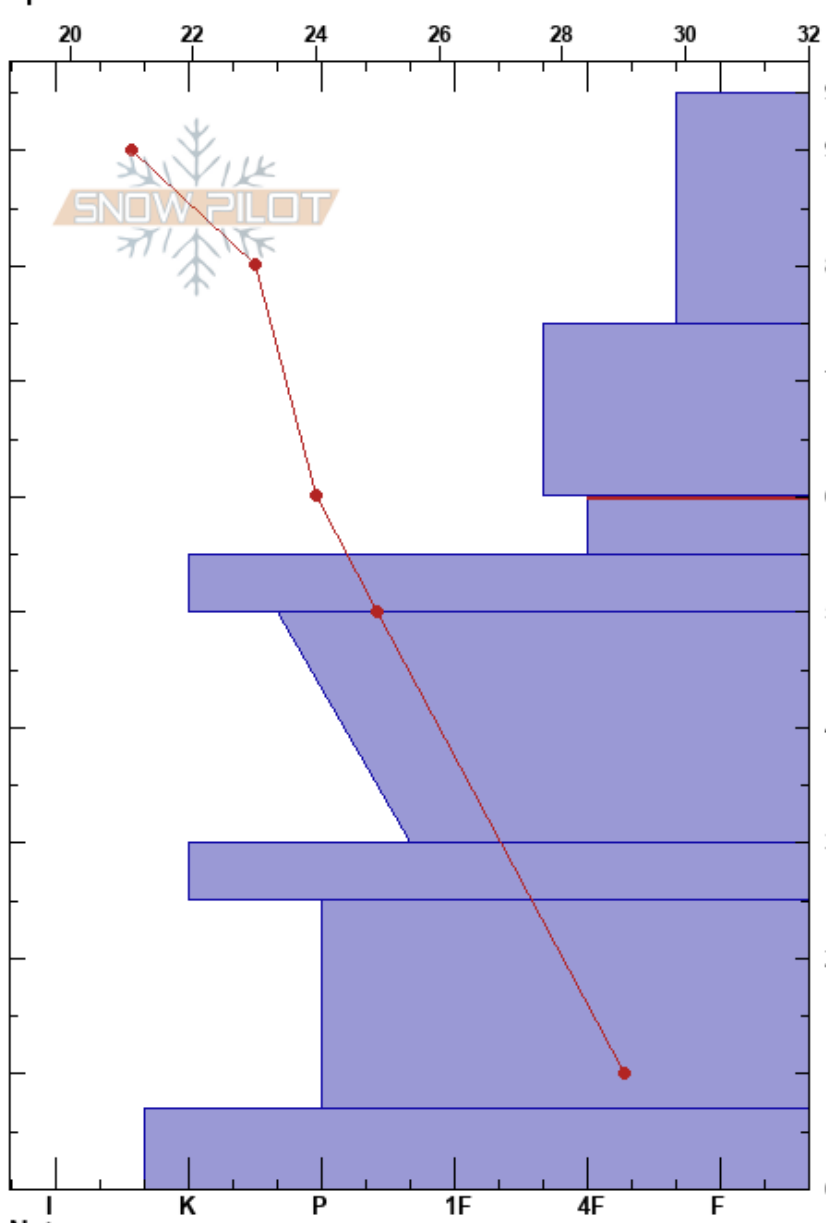

Hells Kitchen
 Bear River Range
 UT
 Elevation: 8850 ft
 Aspect: NE
 Specifics:

toby weed
 12/11/2017 - 3:00pm
 Co-ord: 41.95886N, -111.62075W
 Slope Angle: 34°
 Wind Loading:

Stability: Good
 Air Temperature: 32°F
 Sky Cover: FEW
 Precipitation: NO
 Wind: Calm

HS:95
 PF:35
 60-55cm: facets are larger
 60-55cm: Problematic layer
 30-25cm: grey layer

Form	Crystal		Moisture	ρ kg/m ³	Stability tests & Layer comments
	Size				
□			D		
◐			D		
□ (V)	1.5		M		← CT21, Q2 @60cm consistent ← ECTN23 @60cm 60-55cm: facets are larger
-			M		
⊗			M		
=			M		30-25cm: grey layer
⊗			M		
□			M		