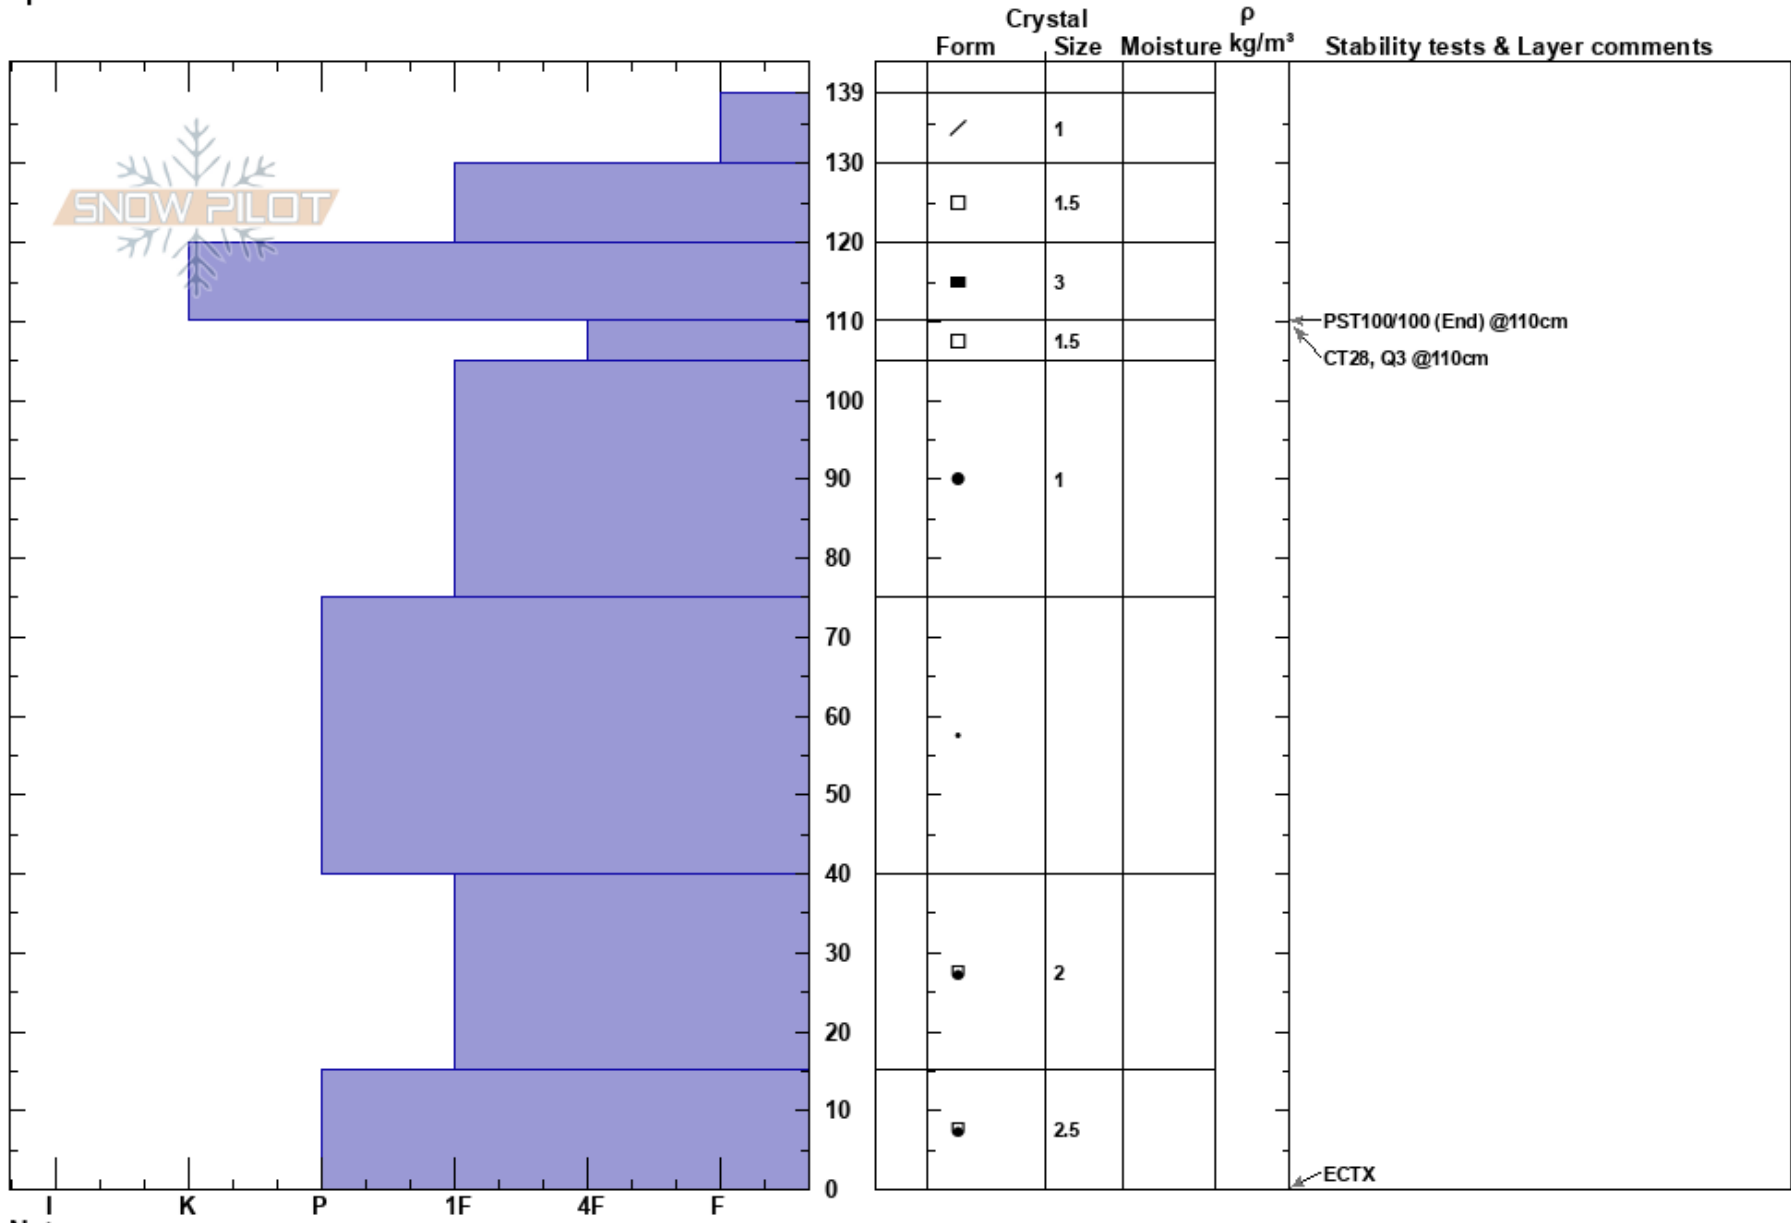

JHMR  
 Teton Range  
 WY  
 Elevation: 9590 ft  
 Aspect: NW  
 Specifics:

Wes Wylie  
 12/11/2017 - 1:30am  
 Co-ord: 43.60355N, -110.85857W  
 Slope Angle: 12°  
 Wind Loading:

Stability:  
 Air Temperature:  
 Sky Cover: CLR  
 Precipitation: NO  
 Wind: W Light Breeze

HS:139  
 PF:30 105-75cm:Problematic layer

Layer Notes:

Notes: