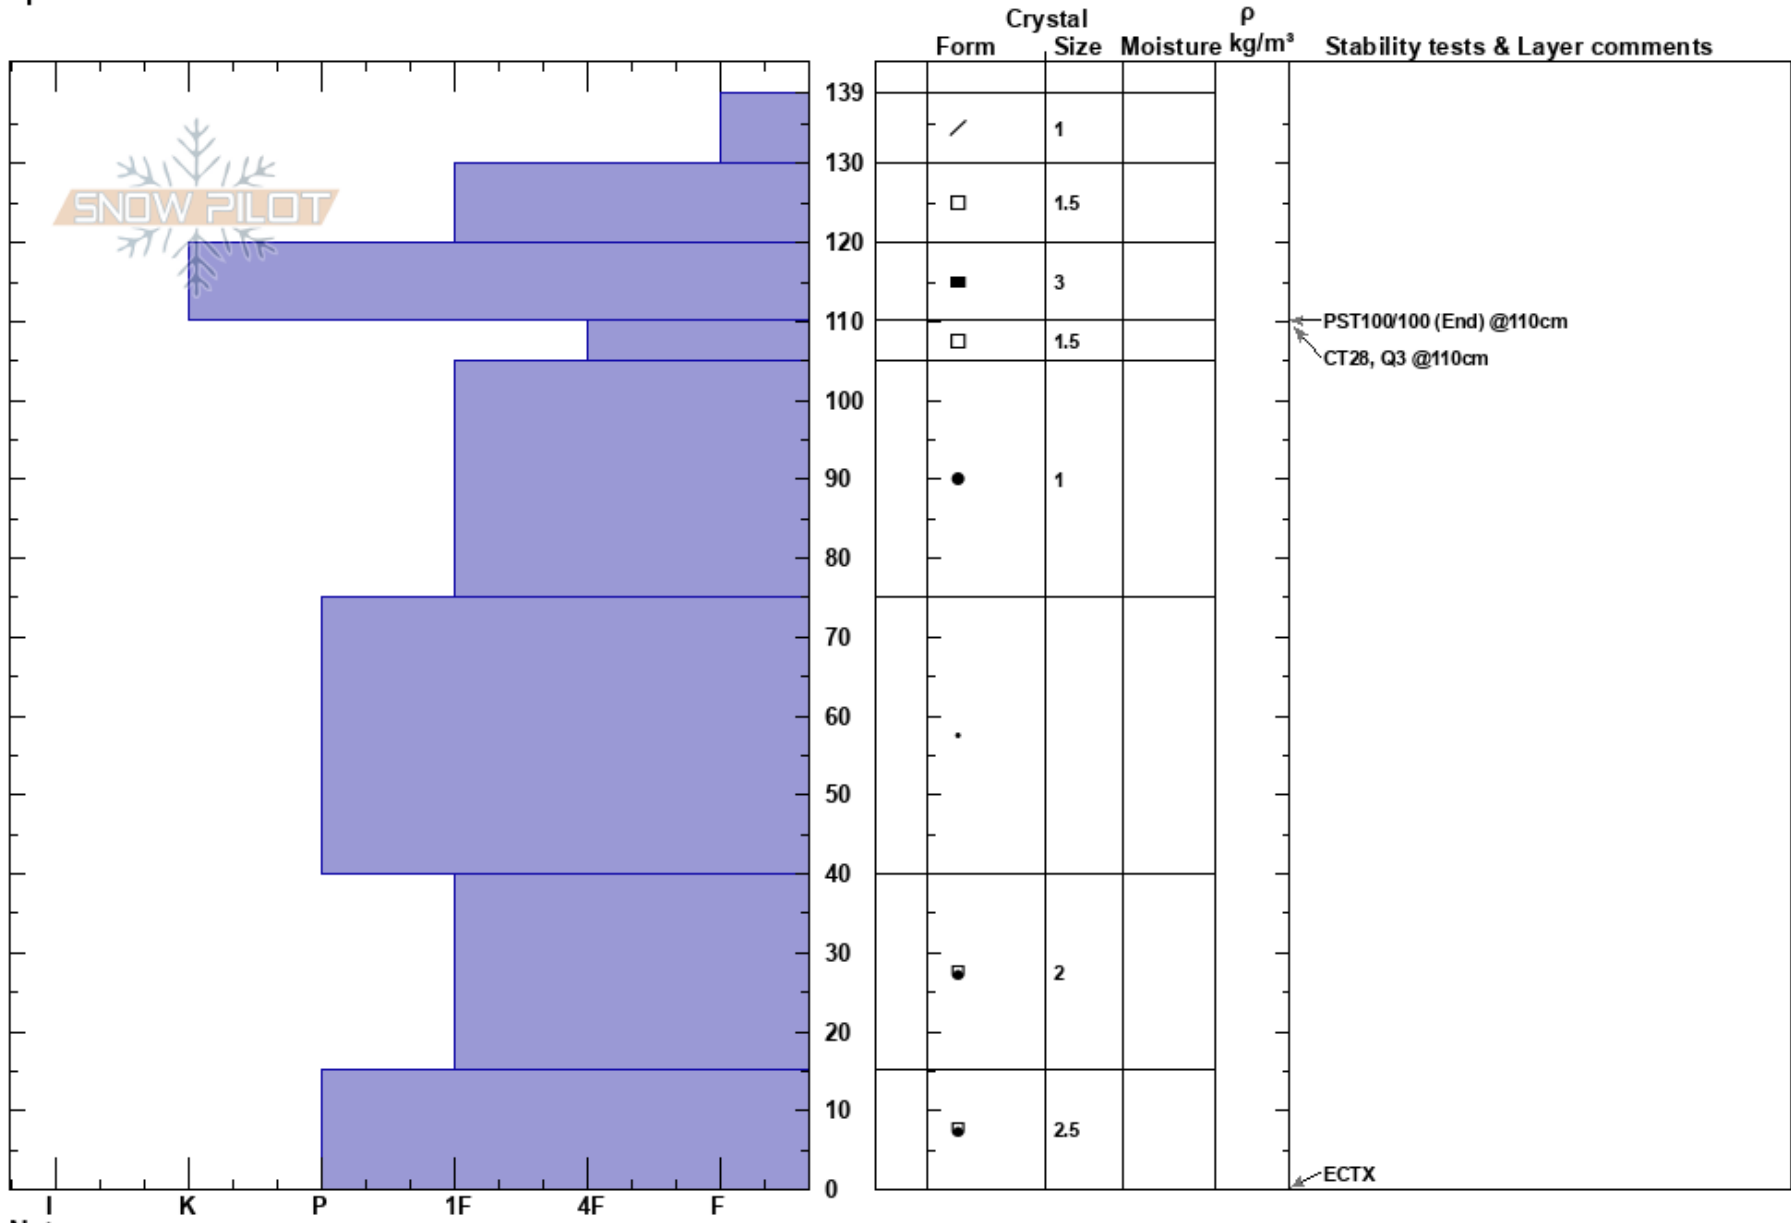

JHMR
 Teton Range
 WY
 Elevation: 9590 ft
 Aspect: NW
 Specifics:

Wes Wylie
 12/11/2017 - 1:30am
 Co-ord: 43.60355N, -110.85857W
 Slope Angle: 12°
 Wind Loading:

Stability:
 Air Temperature:
 Sky Cover: CLR
 Precipitation: NO
 Wind: W Light Breeze

HS:139
 PF:30 105-75cm:Problematic layer

Layer Notes:

Notes: