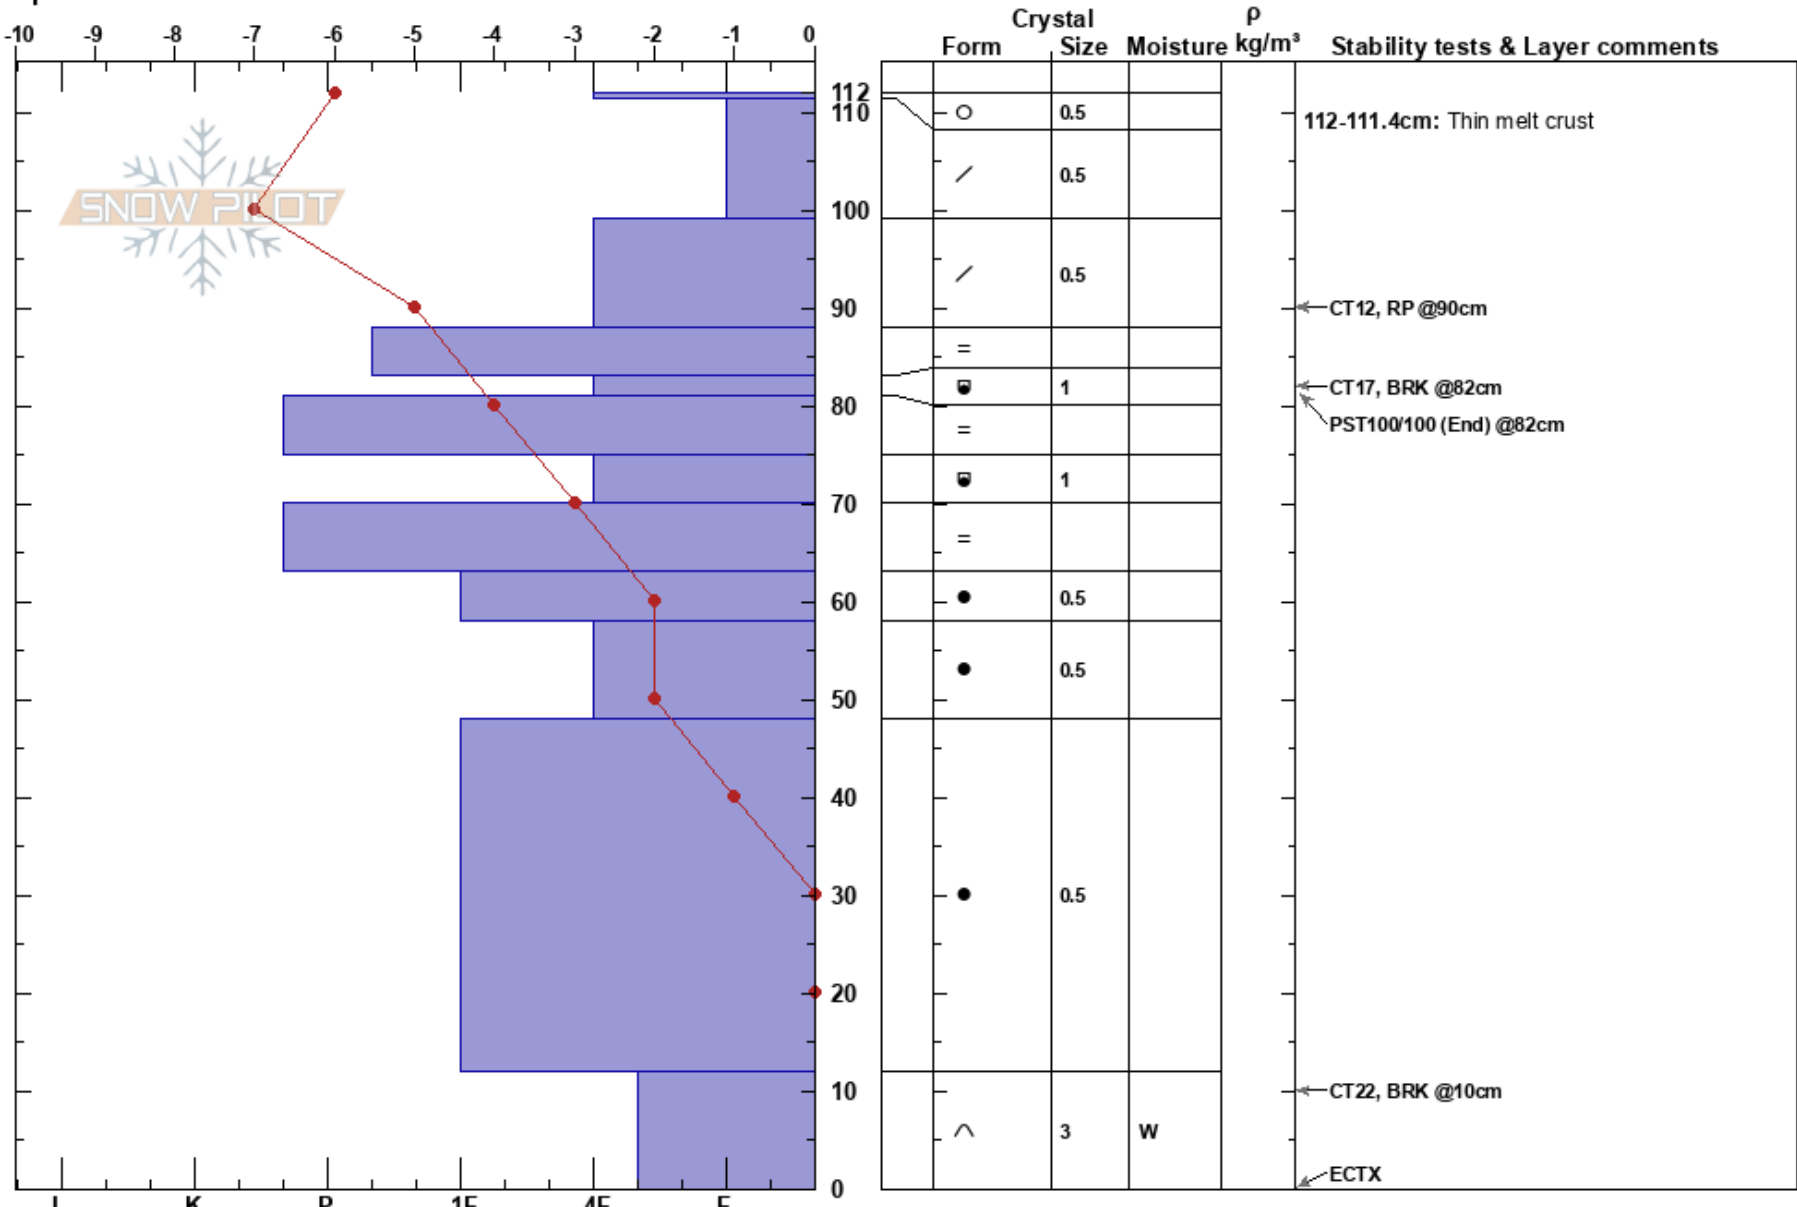

Caper Bowl Shot 12  
 Teton Range  
 WY  
 Elevation: 9300 ft  
 Aspect: NE  
 Specifics:

Lisa Van Sciver  
 12/10/2017 - 11:00am  
 Co-ord: 43.60469N, -110.85235W  
 Slope Angle: 23°  
 Wind Loading:

Stability: **HS:112**  
 Air Temperature: 0°C  
 Sky Cover: CLR  
 Precipitation: NO  
 Wind: Calm

PF:25  
 112-111.4cm: Thin melt crust  
 83-81cm: Problematic layer

Notes: The pit was dug at Jackson Hole Mountain Resort in an unskied, unmitigated area.