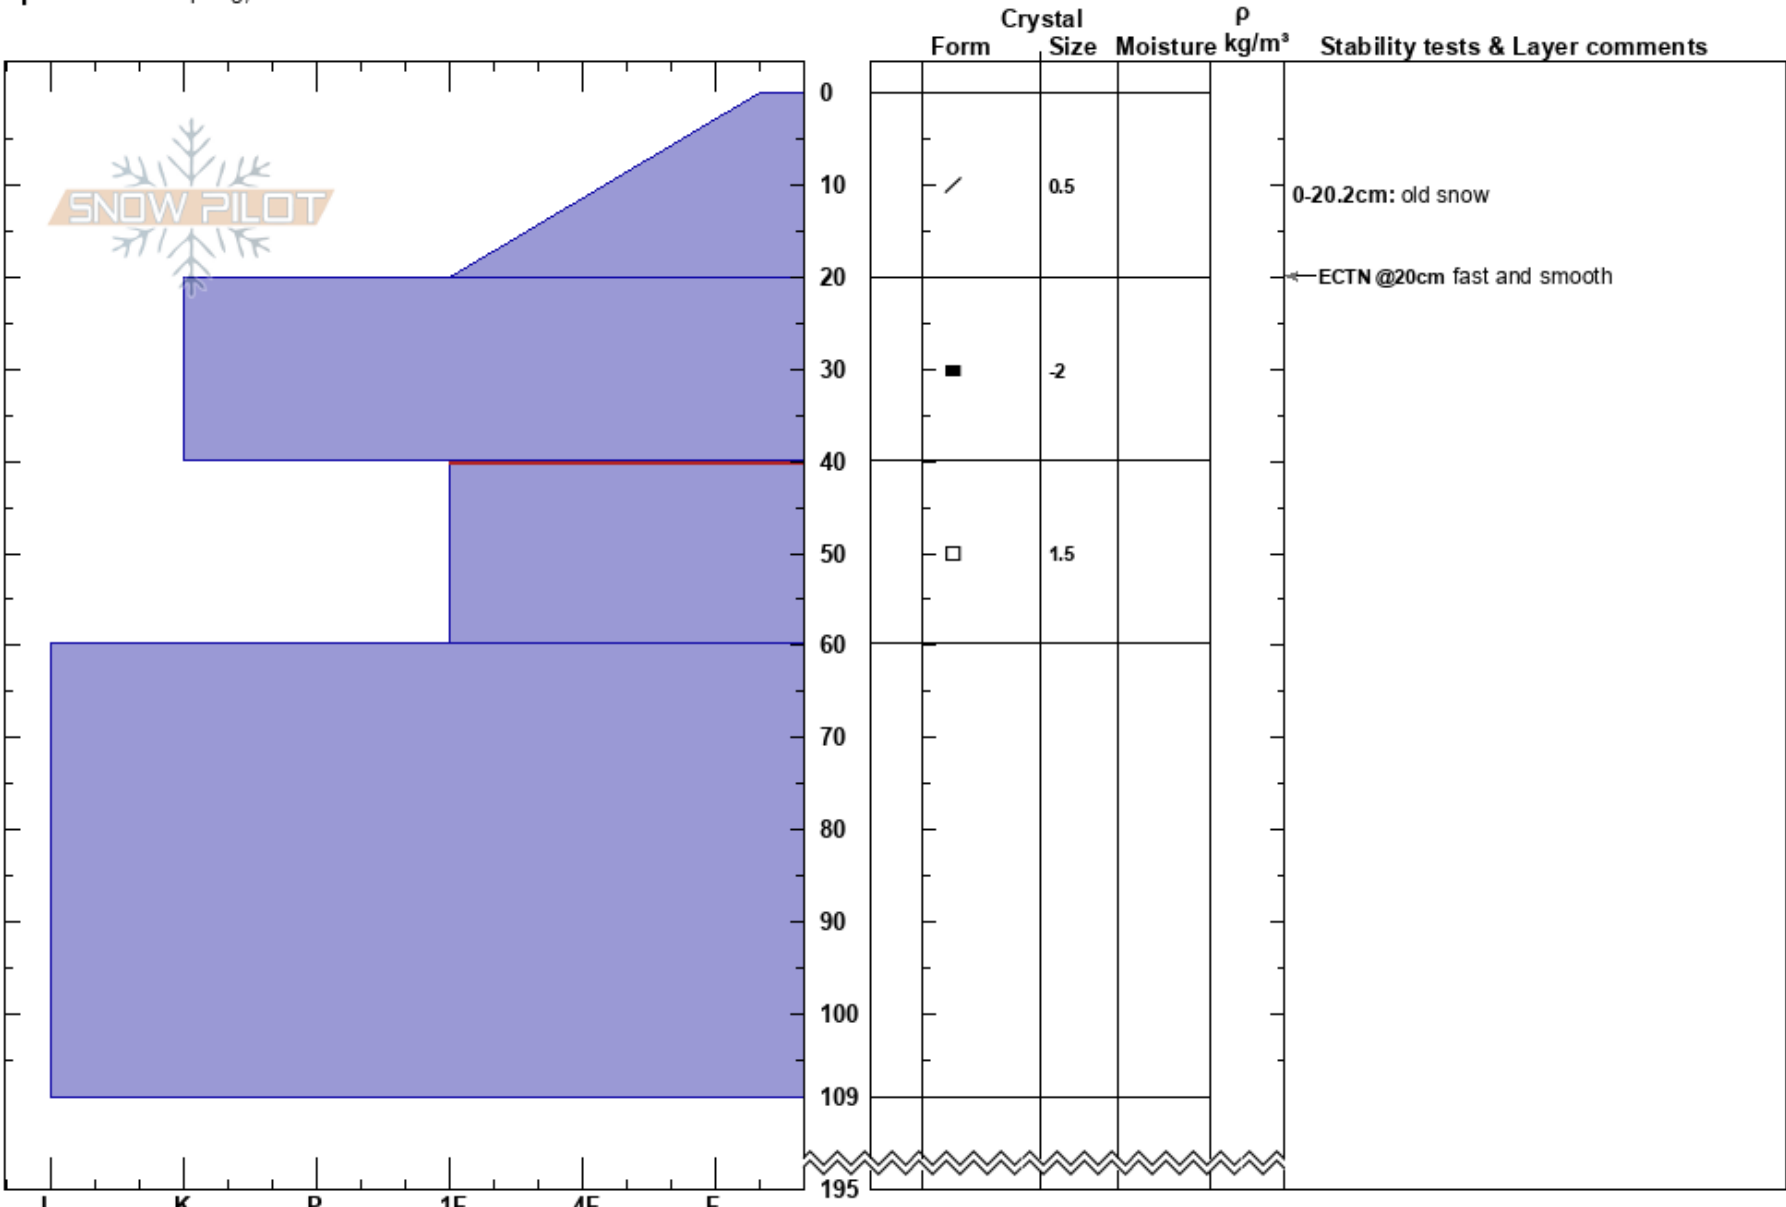

top of head wall  
 Teton Range  
 WY  
 Elevation: 9560 ft  
 Aspect:  
 Specifics: Collapsing, localizer

mike overcast  
 12/11/2017 - 12:00pm  
 Co-ord: 28.40348N, -80.63965W  
 Slope Angle: 20°  
 Wind Loading: yes

Stability: Good  
 Air Temperature: 2°C  
 Sky Cover: CLR  
 Precipitation: NO  
 Wind: N Calm

HS:195  
 Layer Notes:  
 0-20.2cm: old snow  
 40-59.8cm: Problematic layer

Notes: top of rider