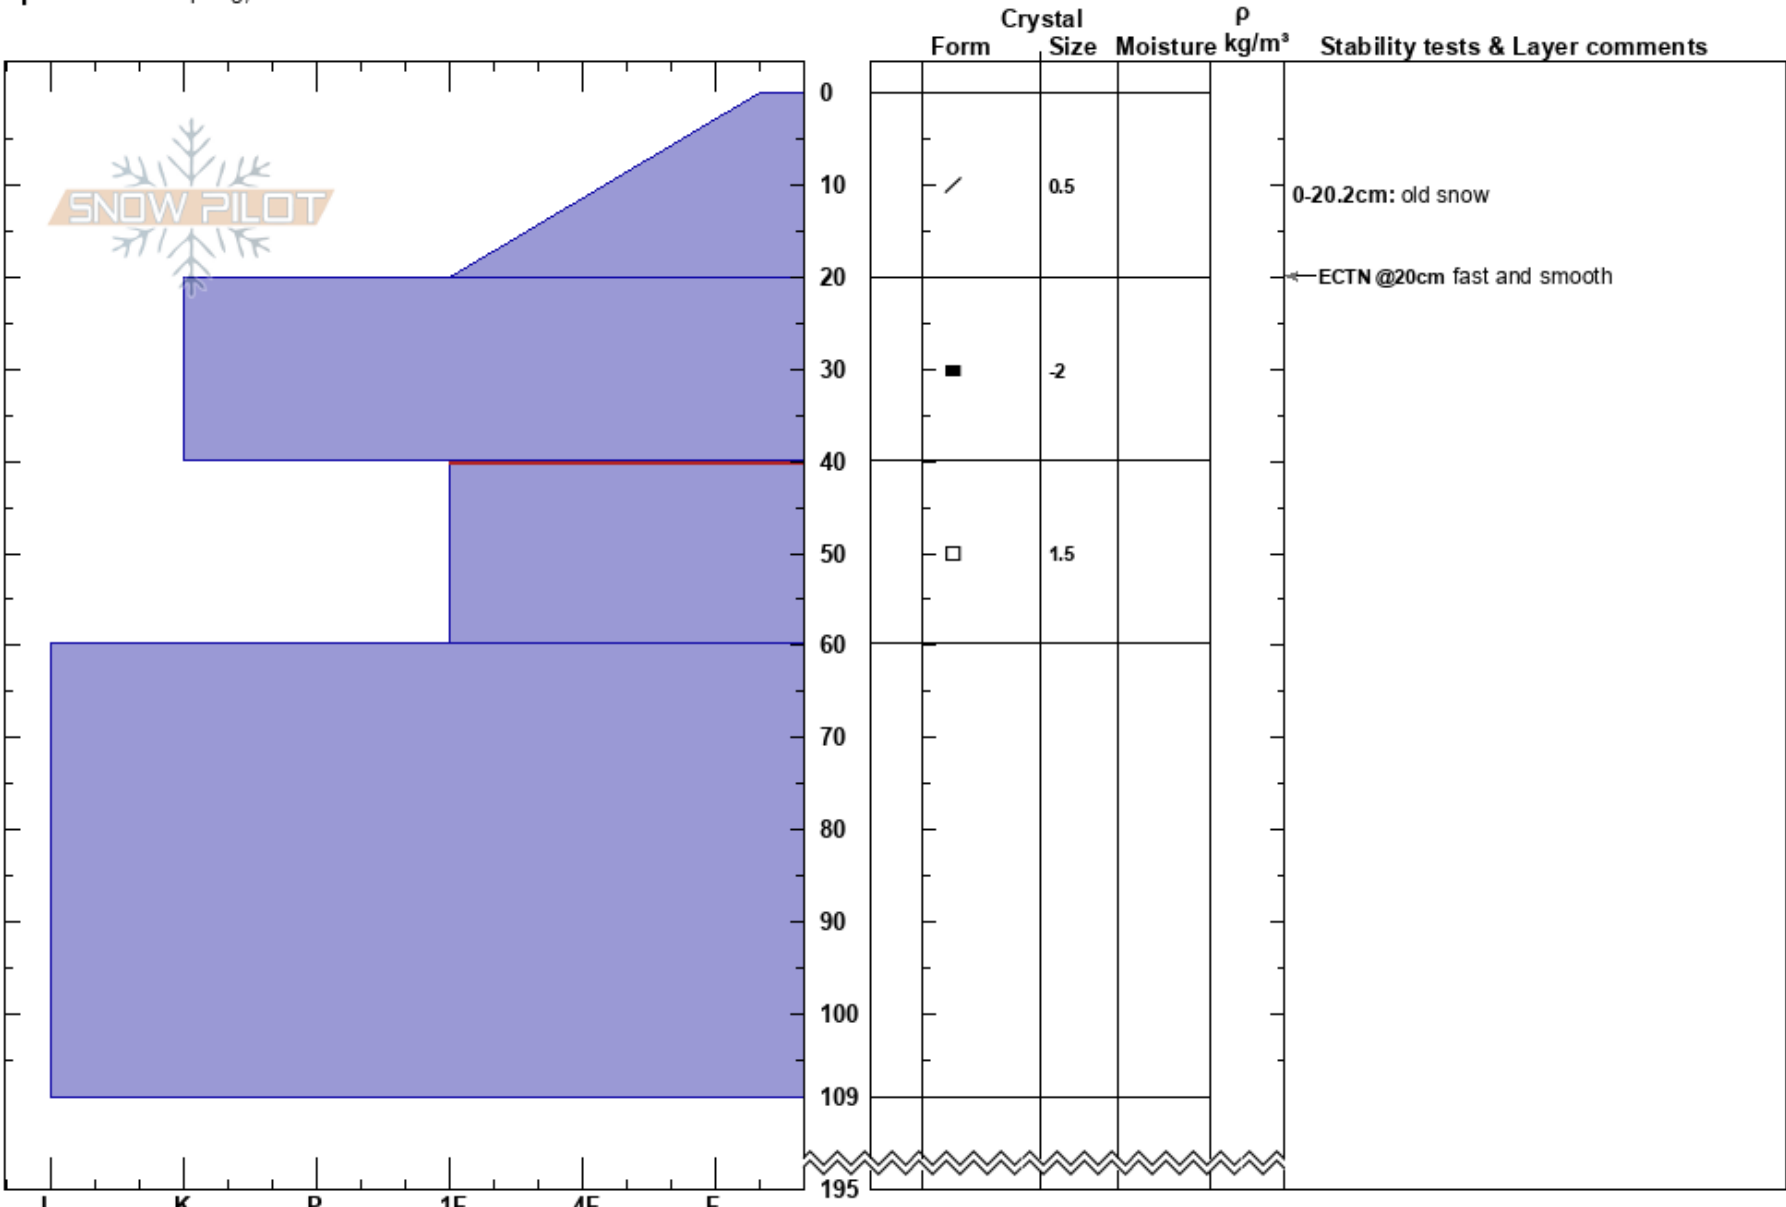

top of head wall
 Teton Range
 WY
 Elevation: 9560 ft
 Aspect:
 Specifics: Collapsing, localizer

mike overcast
 12/11/2017 - 12:00pm
 Co-ord: 28.40348N, -80.63965W
 Slope Angle: 20°
 Wind Loading: yes

Stability: Good
 Air Temperature: 2°C
 Sky Cover: CLR
 Precipitation: NO
 Wind: N Calm

HS:195
 Layer Notes:
 0-20.2cm: old snow
 40-59.8cm: Problematic layer

Notes: top of rider