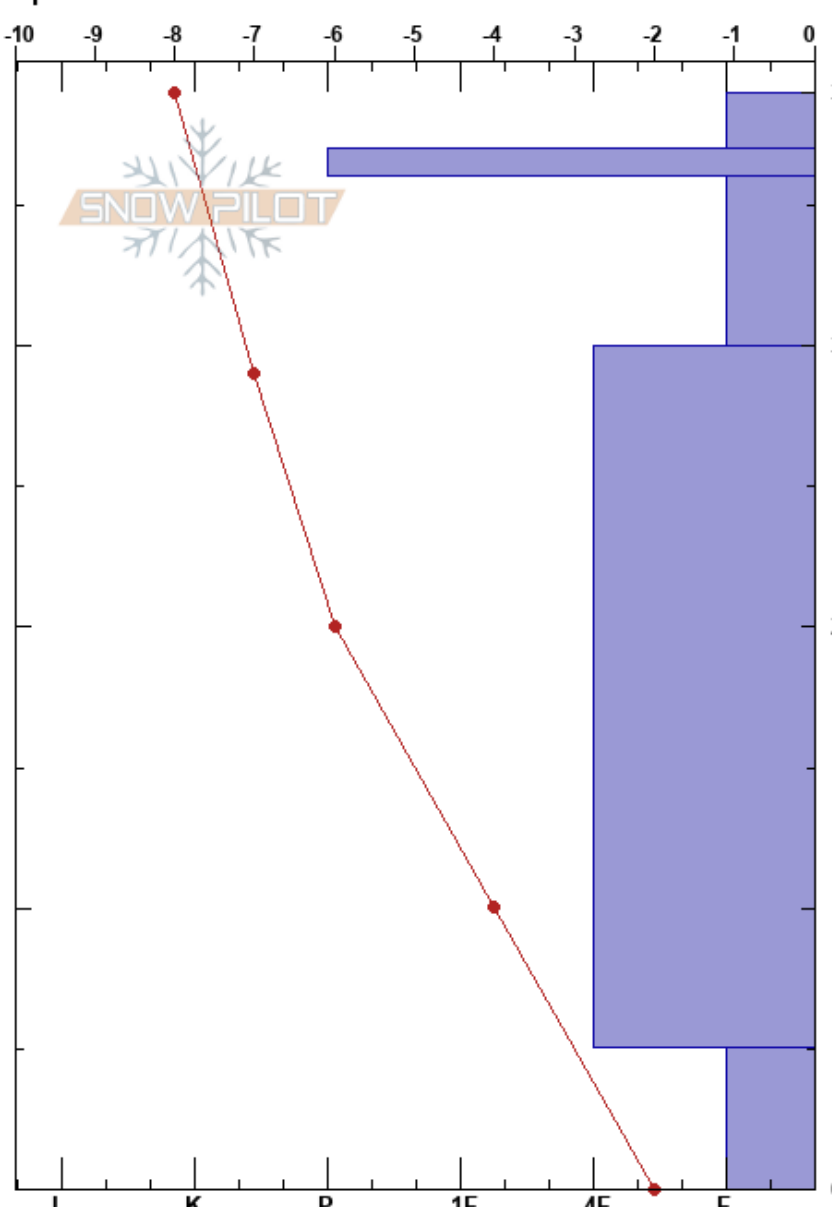

Gunshot
 Sawatch
 CO
 Elevation: 11086 ft
 Aspect: 115°
 Specifics:

Rich Rogers
 12/08/2017 - 1:43pm
 Co-ord: 38.50899N, -106.32797W
 Slope Angle: 19°
 Wind Loading: no

Stability: Fair
 Air Temperature: -2°C
 Sky Cover: FEW
 Precipitation: NO
 Wind: NW Light Breeze

HS:39
 PF:39
 37-36cm: cm thick MF crust
 37-36cm: Problematic layer

Form	Crystal		Moisture	ρ kg/m ³	Stability tests & Layer comments
	Size				
* (A)	0.5				37-36cm: cm thick MF crust
⊙					
⊠	3				
□	2				
^	1.5				

Notes: Shallow snow in surrounding area. 100' to the N no snow along granite slab. Shallow tree wells, visible ground around trees. Melt freeze crust 1.5cm thick.