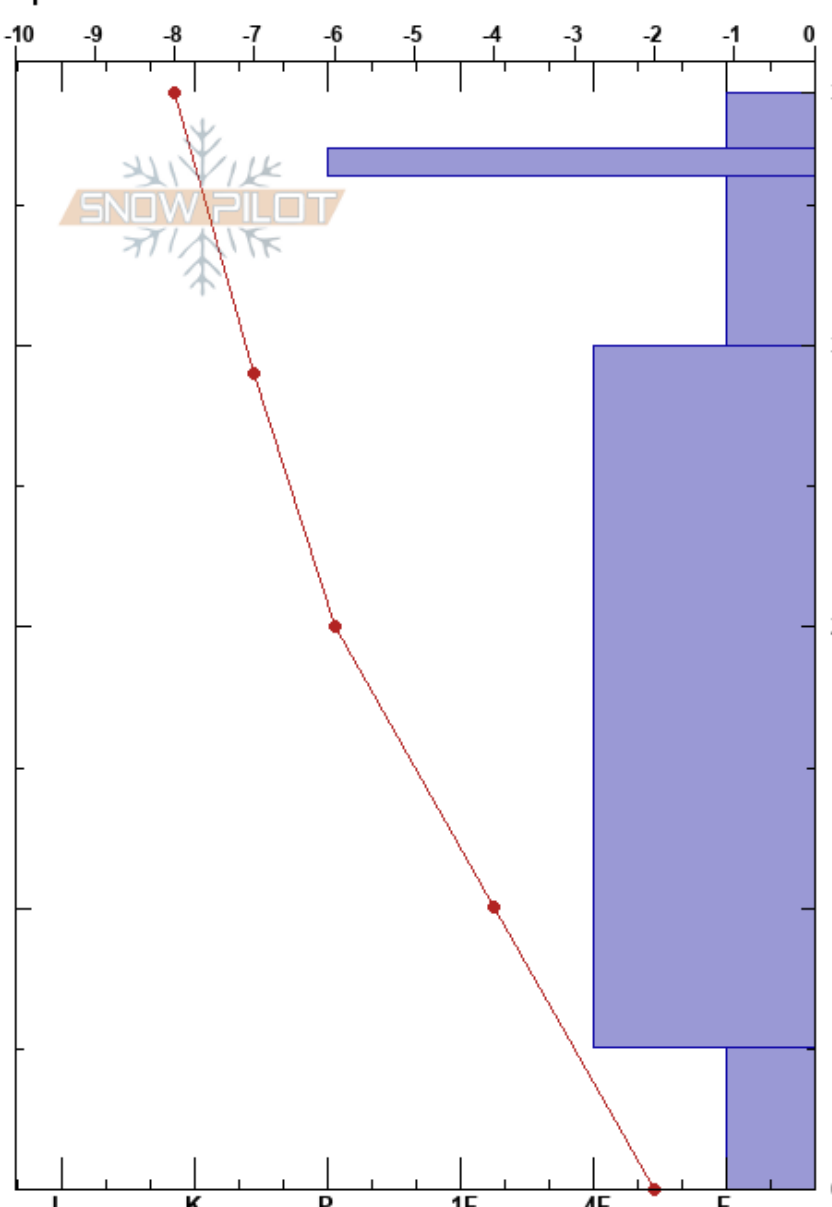

Gunshot  
 Sawatch  
 CO  
 Elevation: 11086 ft  
 Aspect: 115°  
 Specifics:

Rich Rogers  
 12/08/2017 - 1:43pm  
 Co-ord: 38.50899N, -106.32797W  
 Slope Angle: 19°  
 Wind Loading: no

Stability: Fair  
 Air Temperature: -2°C  
 Sky Cover: FEW  
 Precipitation: NO  
 Wind: NW Light Breeze

HS:39  
 PF:39  
 37-36cm: cm thick MF crust  
 37-36cm: Problematic layer

Form	Crystal		Moisture	$\rho$ kg/m <sup>3</sup>	Stability tests & Layer comments
	Size				
* (A)	0.5				37-36cm: cm thick MF crust
⊙					
⊠	3				
□	2				
^	1.5				

**Notes:** Shallow snow in surrounding area. 100' to the N no snow along granite slab. Shallow tree wells, visible ground around trees. Melt freeze crust 1.5cm thick.