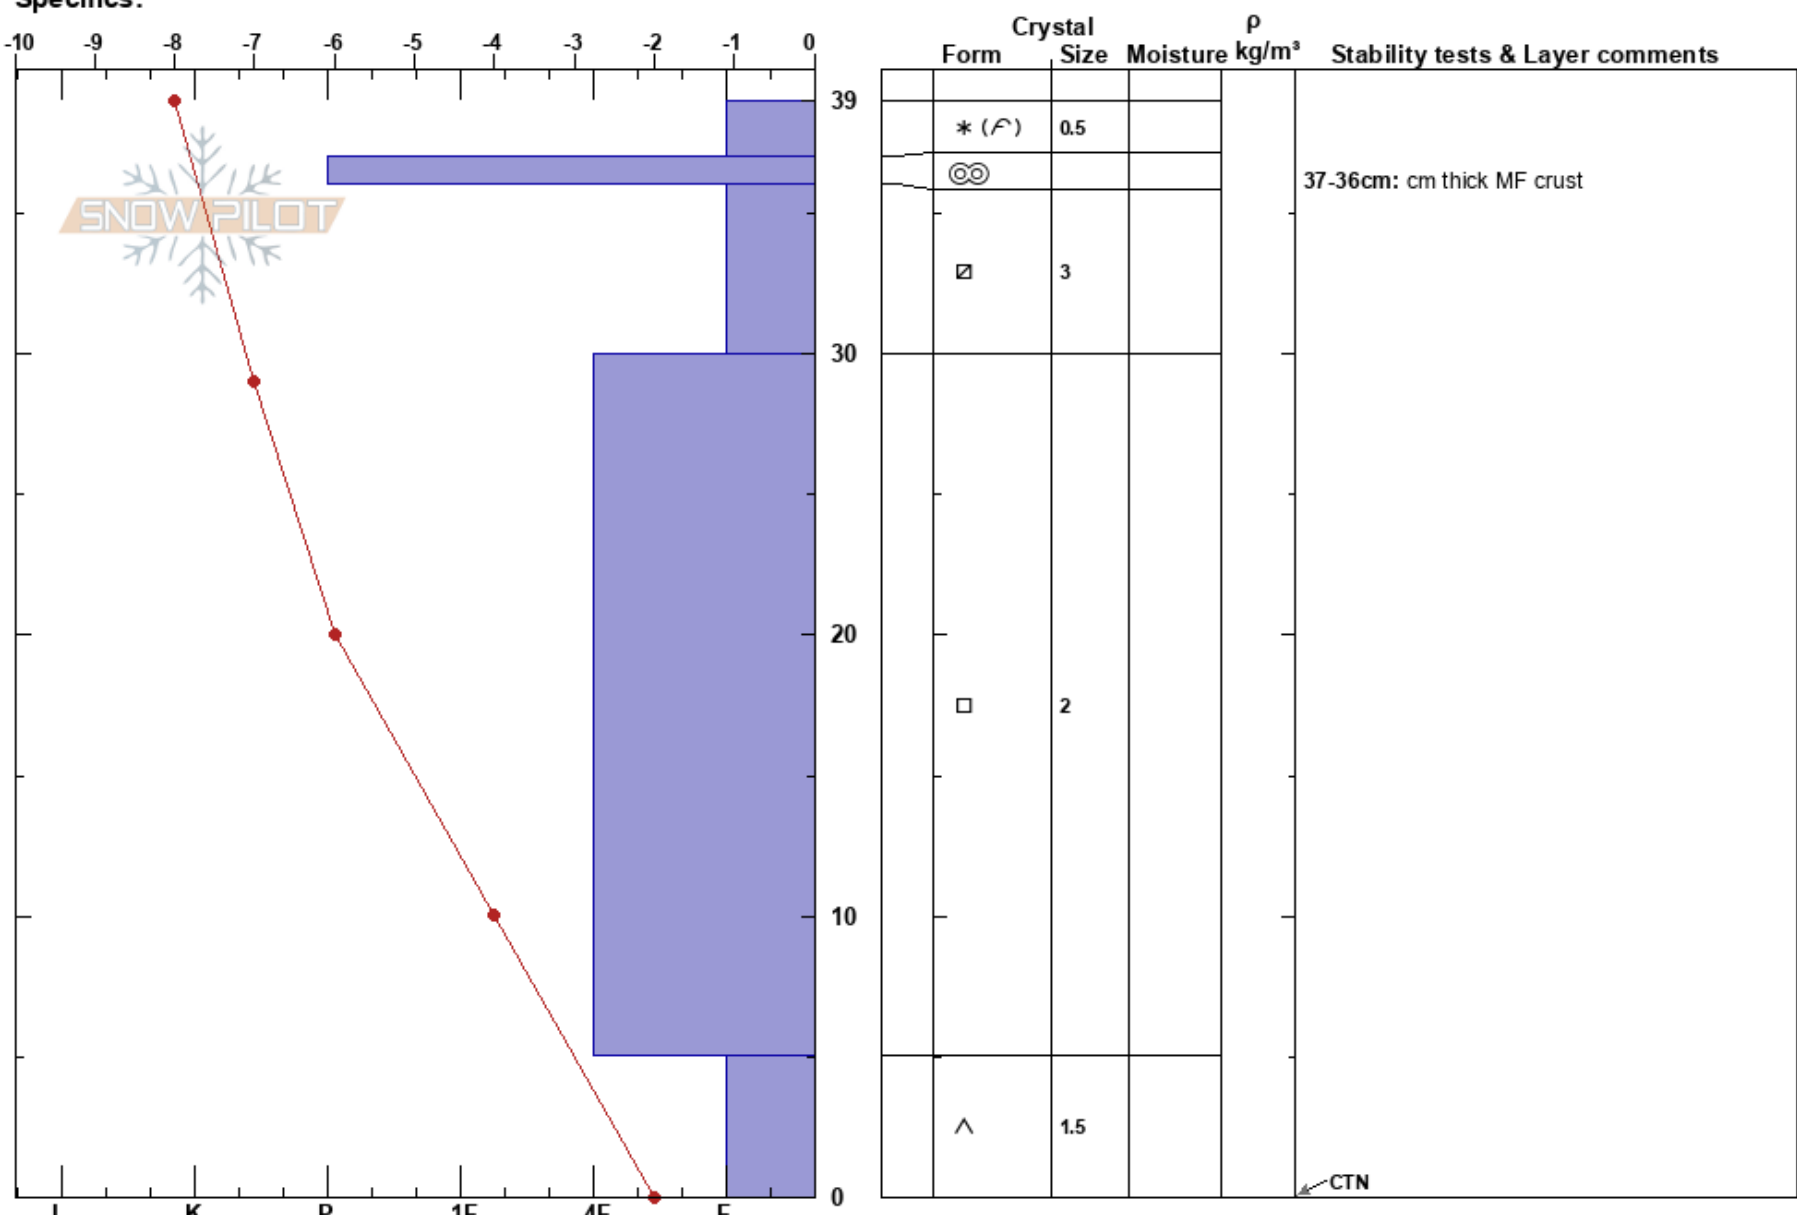

Gunshot
 Sawatch
 CO
 Elevation: 11086 ft
 Aspect: 115°
 Specifics:

Rich Rogers
 12/08/2017 - 1:43pm
 Co-ord: 38.50899N, -106.32797W
 Slope Angle: 19°
 Wind Loading: no

Stability: Fair
 Air Temperature: -2°C
 Sky Cover: FEW
 Precipitation: NO
 Wind: NW Light Breeze

HS:39
 PF:39
 37-36cm: cm thick MF crust
 37-36cm: Problematic layer

Notes: Shallow snow in surrounding area. 100' to the N no snow along granite slab. Shallow tree wells, visible ground around trees. Melt freeze crust 1.5cm thick.