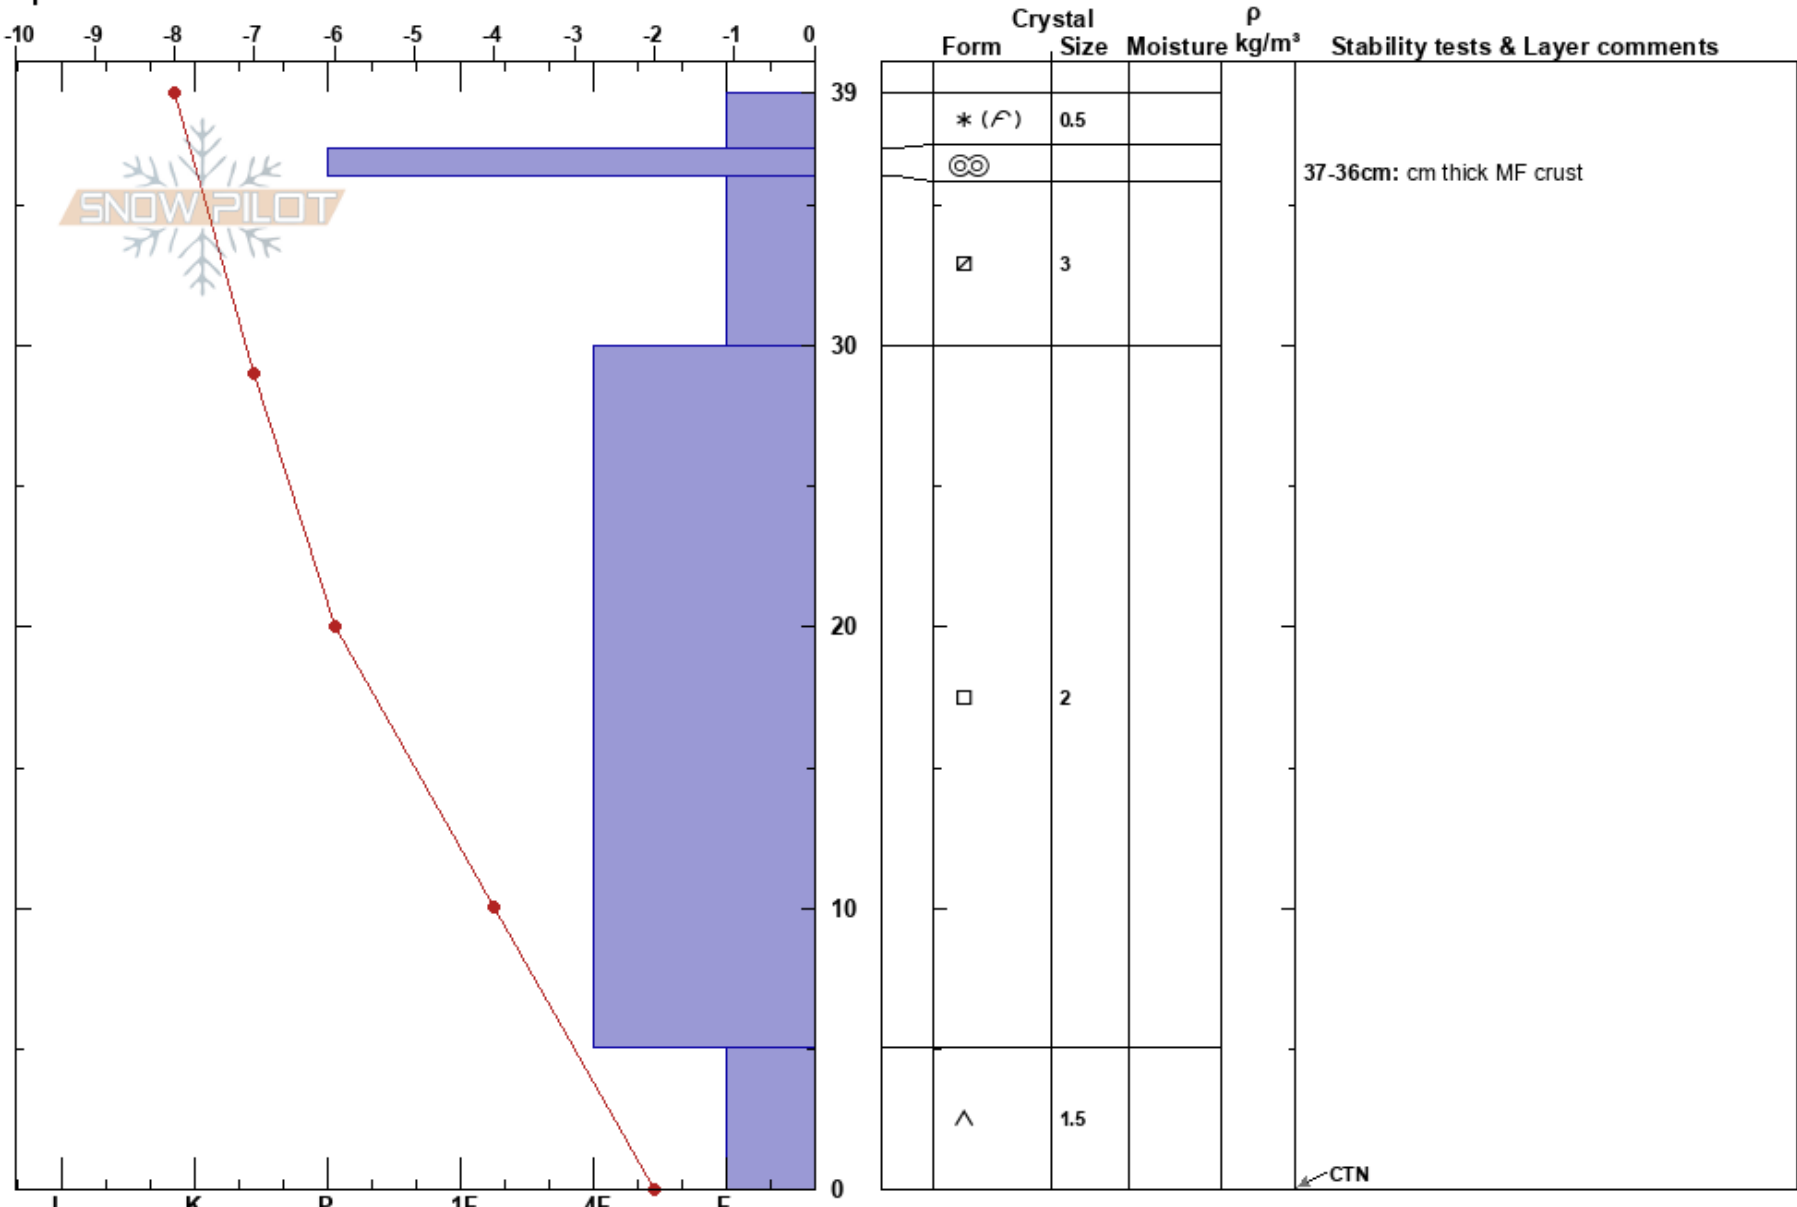

Gunshot  
 Sawatch  
 CO  
 Elevation: 11086 ft  
 Aspect: 115°  
 Specifics:

Rich Rogers  
 12/08/2017 - 1:43pm  
 Co-ord: 38.50899N, -106.32797W  
 Slope Angle: 19°  
 Wind Loading: no

Stability: Fair  
 Air Temperature: -2°C  
 Sky Cover: FEW  
 Precipitation: NO  
 Wind: NW Light Breeze

HS:39  
 PF:39  
 37-36cm: cm thick MF crust  
 37-36cm: Problematic layer

**Notes:** Shallow snow in surrounding area. 100' to the N no snow along granite slab. Shallow tree wells, visible ground around trees. Melt freeze crust 1.5cm thick.