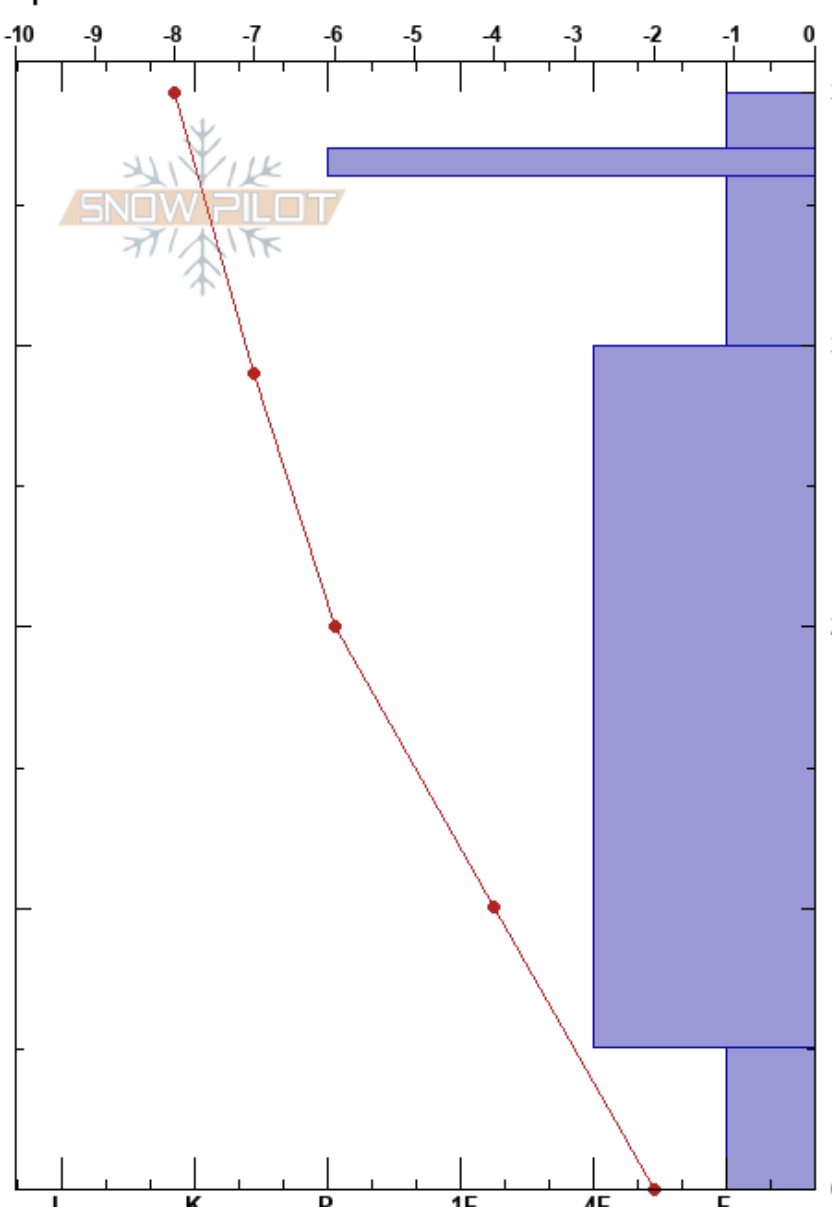

Gunshot
 Sawatch
 CO
 Elevation: 11086 ft
 Aspect: 115°
 Specifics:

Rich Rogers
 12/08/2017 - 1:43pm
 Co-ord: 38.50899N, -106.32797W
 Slope Angle: 19°
 Wind Loading: no

Stability: Fair
 Air Temperature: -2°C
 Sky Cover: FEW
 Precipitation: NO
 Wind: NW Light Breeze

HS:39
 PF:39
 37-36cm: cm thick MF crust
 37-36cm: Problematic layer

Form	Crystal		Moisture	ρ kg/m ³	Stability tests & Layer comments
	Size				
* (A)	0.5				37-36cm: cm thick MF crust
⊗					
⊠	3				
□	2				
^	1.5				

Notes: Shallow snow in surrounding area. 100' to the N no snow along granite slab. Shallow tree wells, visible ground around trees. Melt freeze crust 1.5cm thick.