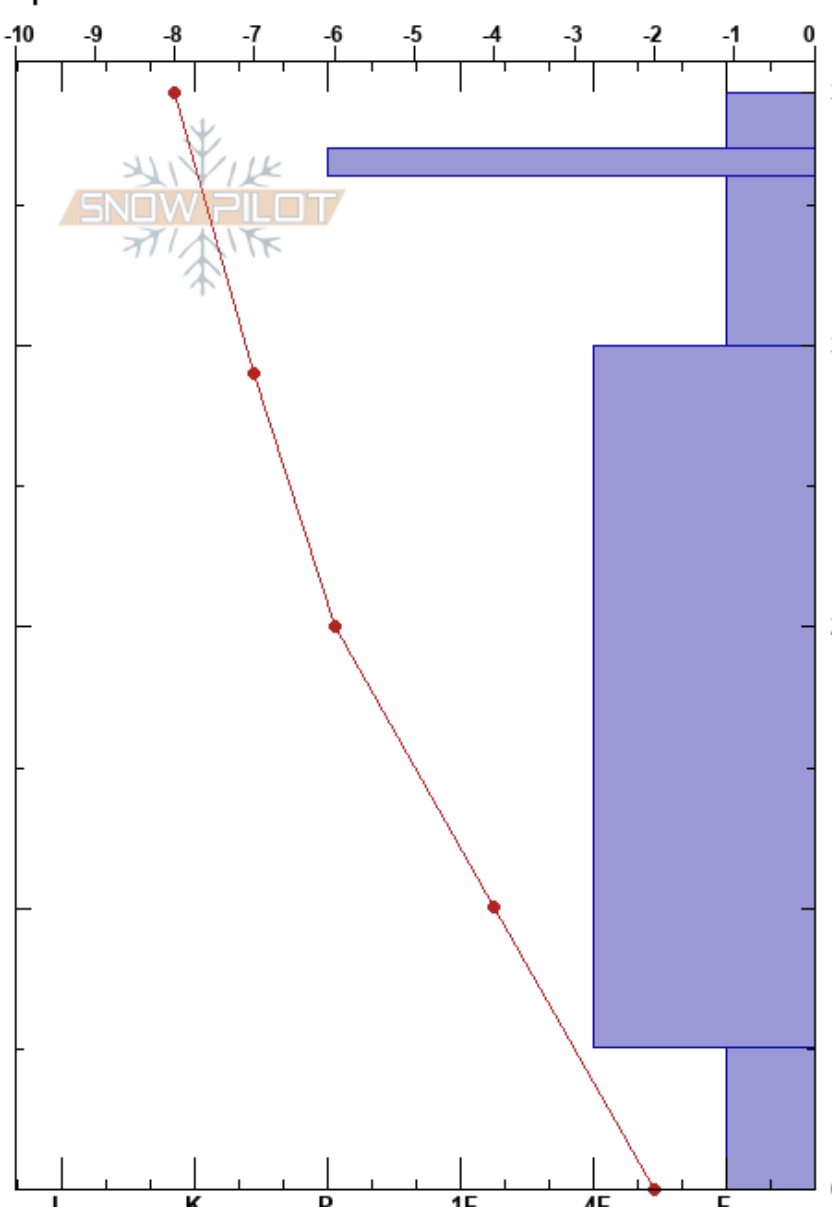

Gunshot  
 Sawatch  
 CO  
 Elevation: 11086 ft  
 Aspect: 115°  
 Specifics:

Rich Rogers  
 12/08/2017 - 1:43pm  
 Co-ord: 38.50899N, -106.32797W  
 Slope Angle: 19°  
 Wind Loading: no

Stability: Fair  
 Air Temperature: -2°C  
 Sky Cover: FEW  
 Precipitation: NO  
 Wind: NW Light Breeze

HS:39  
 PF:39  
 37-36cm: cm thick MF crust  
 37-36cm: Problematic layer

Form	Crystal		Moisture	$\rho$ kg/m <sup>3</sup>	Stability tests & Layer comments
	Size				
* (A)	0.5				37-36cm: cm thick MF crust
⊗					
⊠	3				
□	2				
^	1.5				

**Notes:** Shallow snow in surrounding area. 100' to the N no snow along granite slab. Shallow tree wells, visible ground around trees. Melt freeze crust 1.5cm thick.