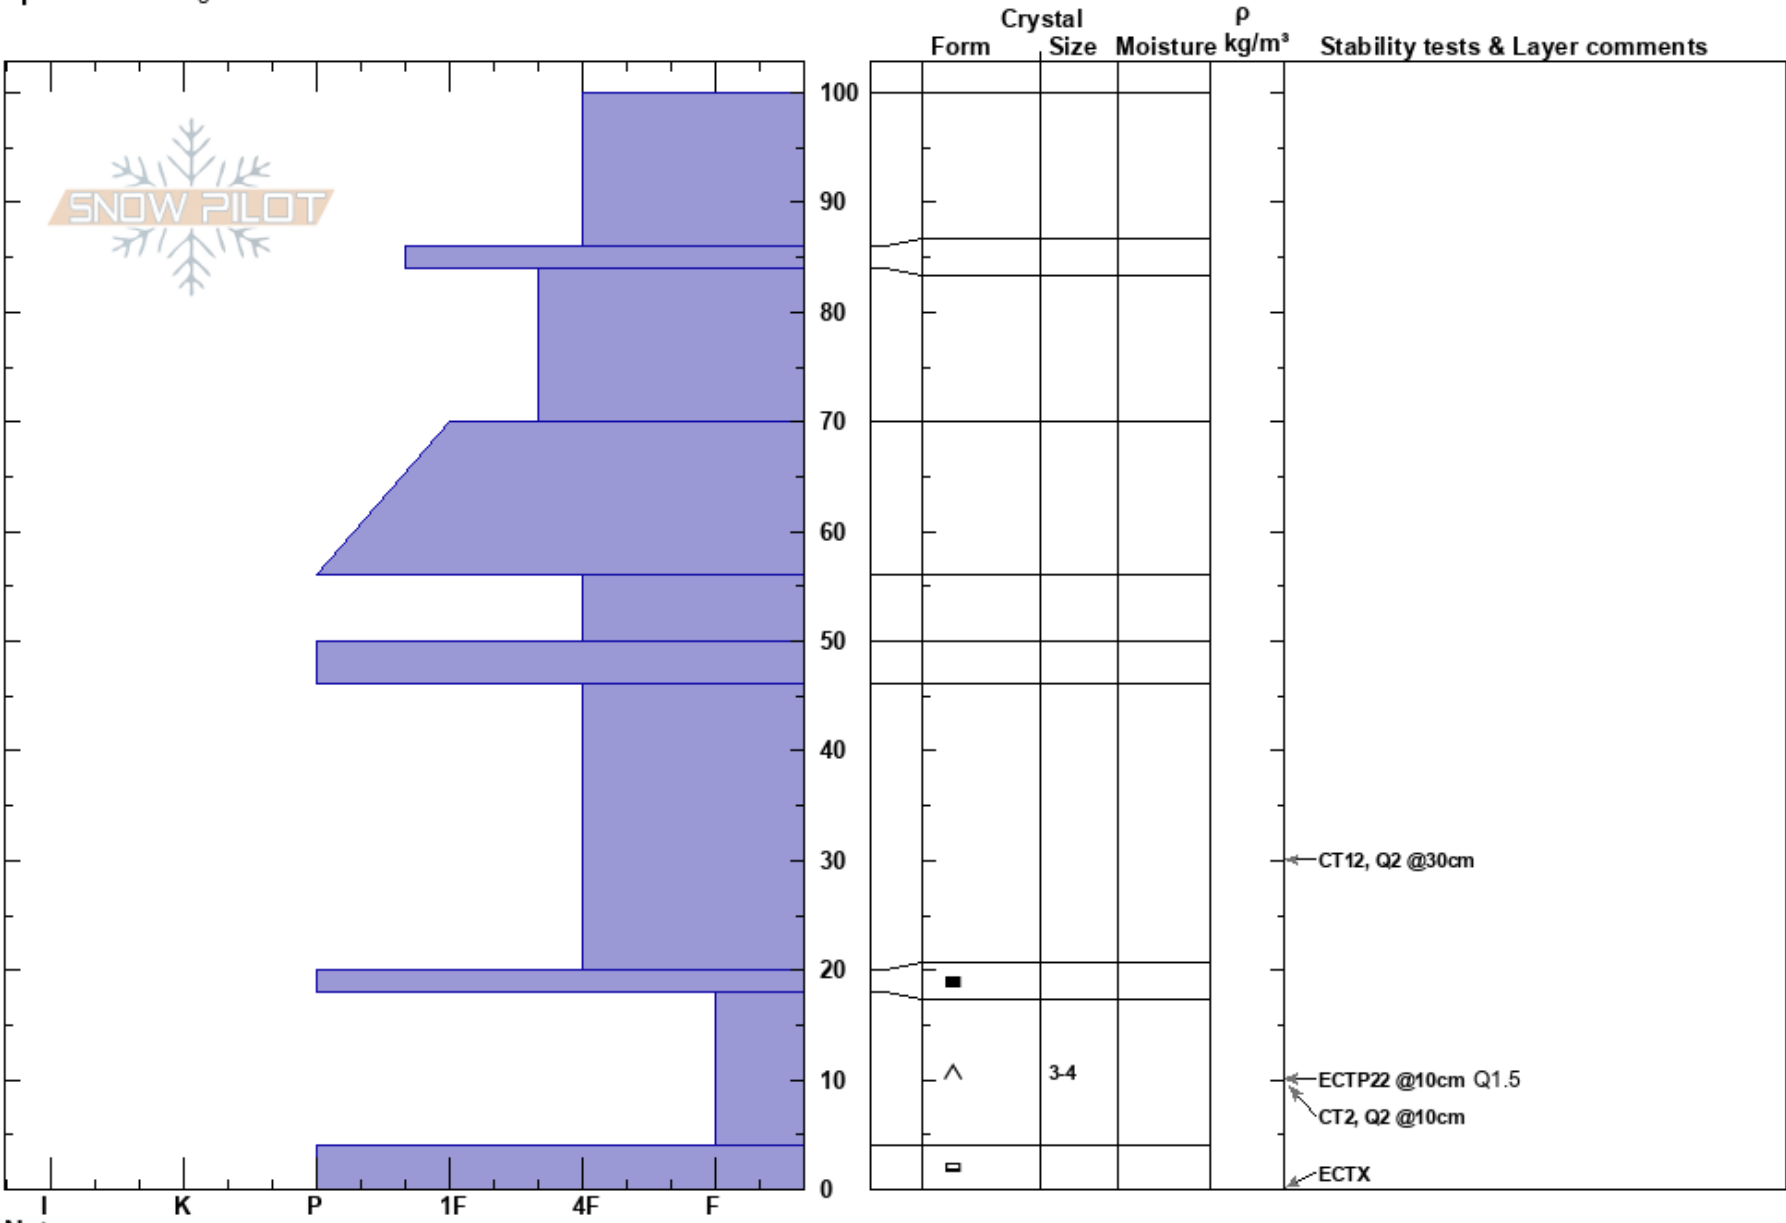

3rd gully  
 Madison Range-N  
 MT  
**Elevation:** 10363 ft  
**Aspect:** NE  
**Specifics:** Pit dug in a Ski Area

Noah Ronczkowski  
 11/28/2017 - 1:00pm  
**Co-ord:**  
**Slope Angle:** 40°  
**Wind Loading:**

**Stability:**  
**Air Temperature:** HS:100  
**Sky Cover:** 46-20cm:Problematic layer  
**Precipitation:**  
**Wind:**

Notes: