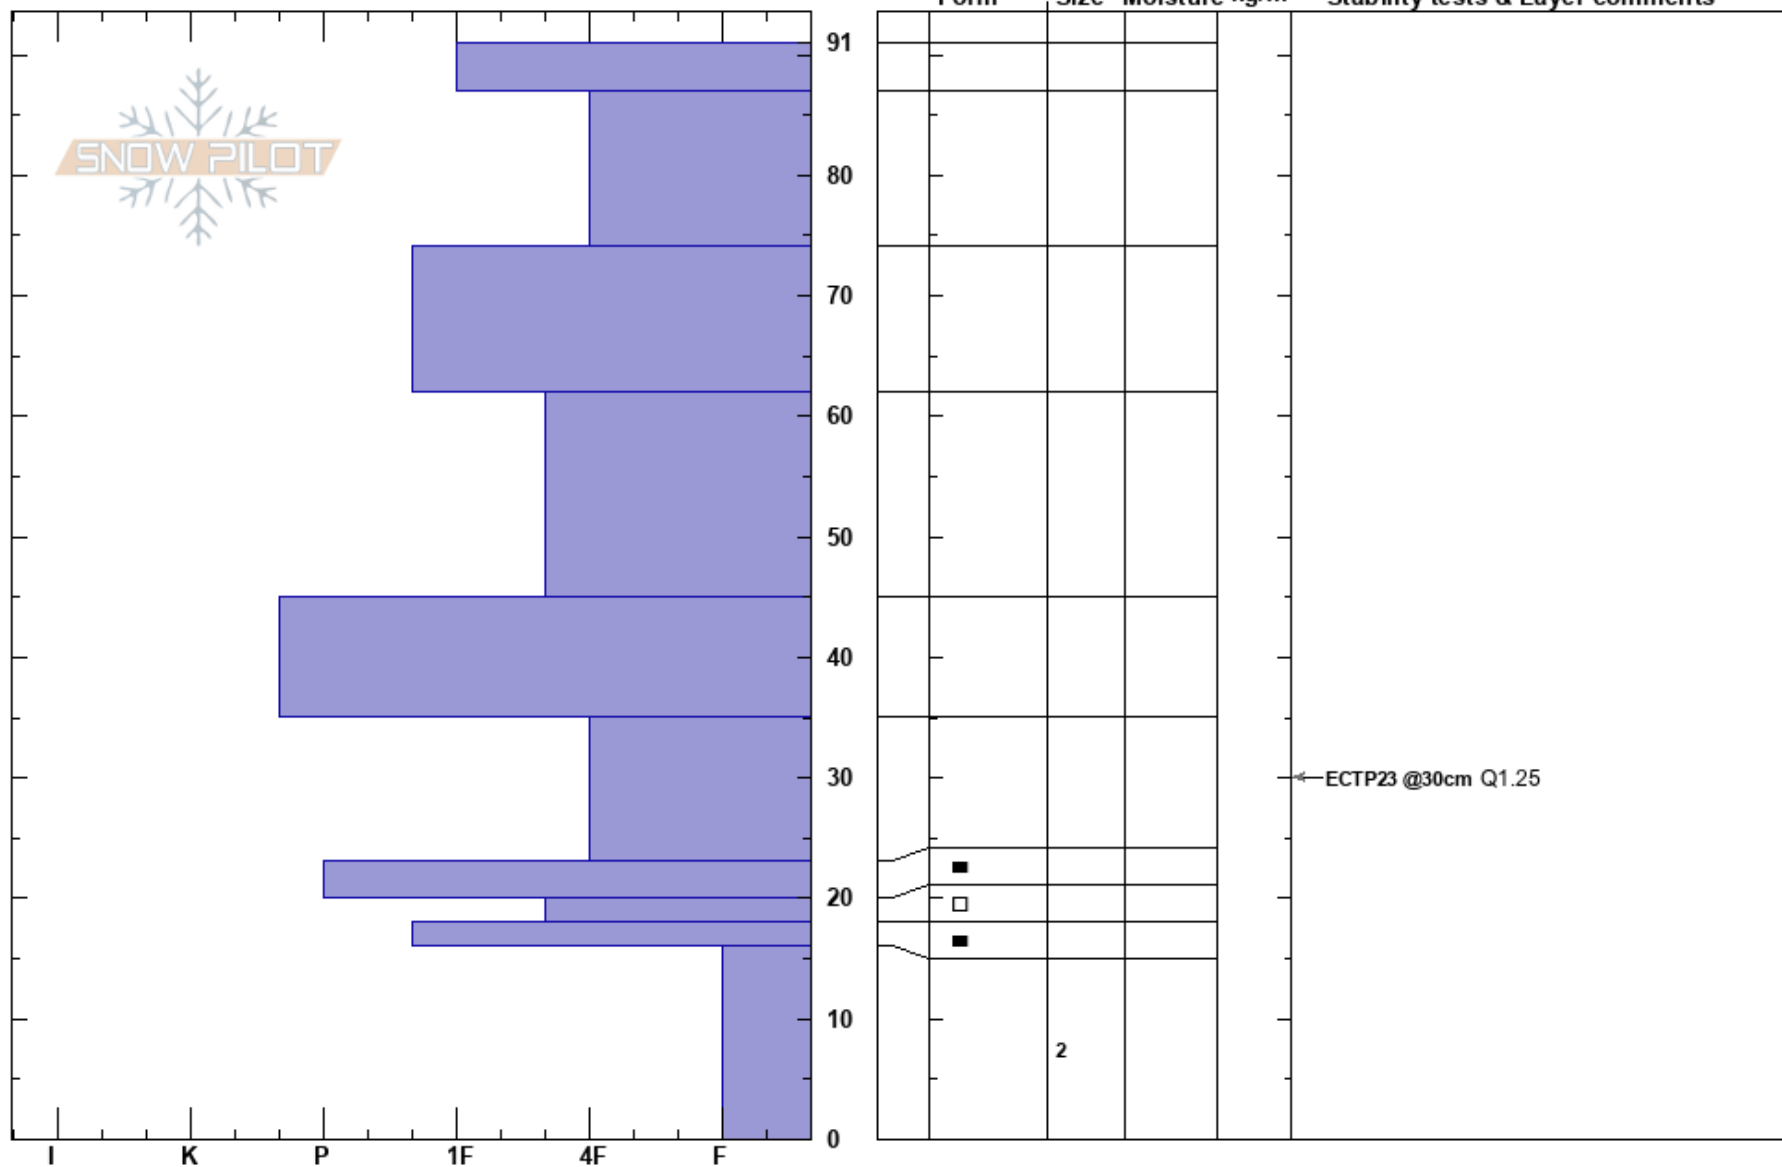

Marx below Yeti
Madison Range-N
MT

Noah Ronczkowski
11/23/2017 - 1:00pm
Co-ord:
Slope Angle: 43°
Wind Loading:

Elevation: 10728 ft
Aspect: SE

Specifics: Pit dug in a Ski Area

Stability:

HS:91

Air Temperature:

35-23cm:Problematic layer

Sky Cover:

Precipitation:

Wind:

Notes: