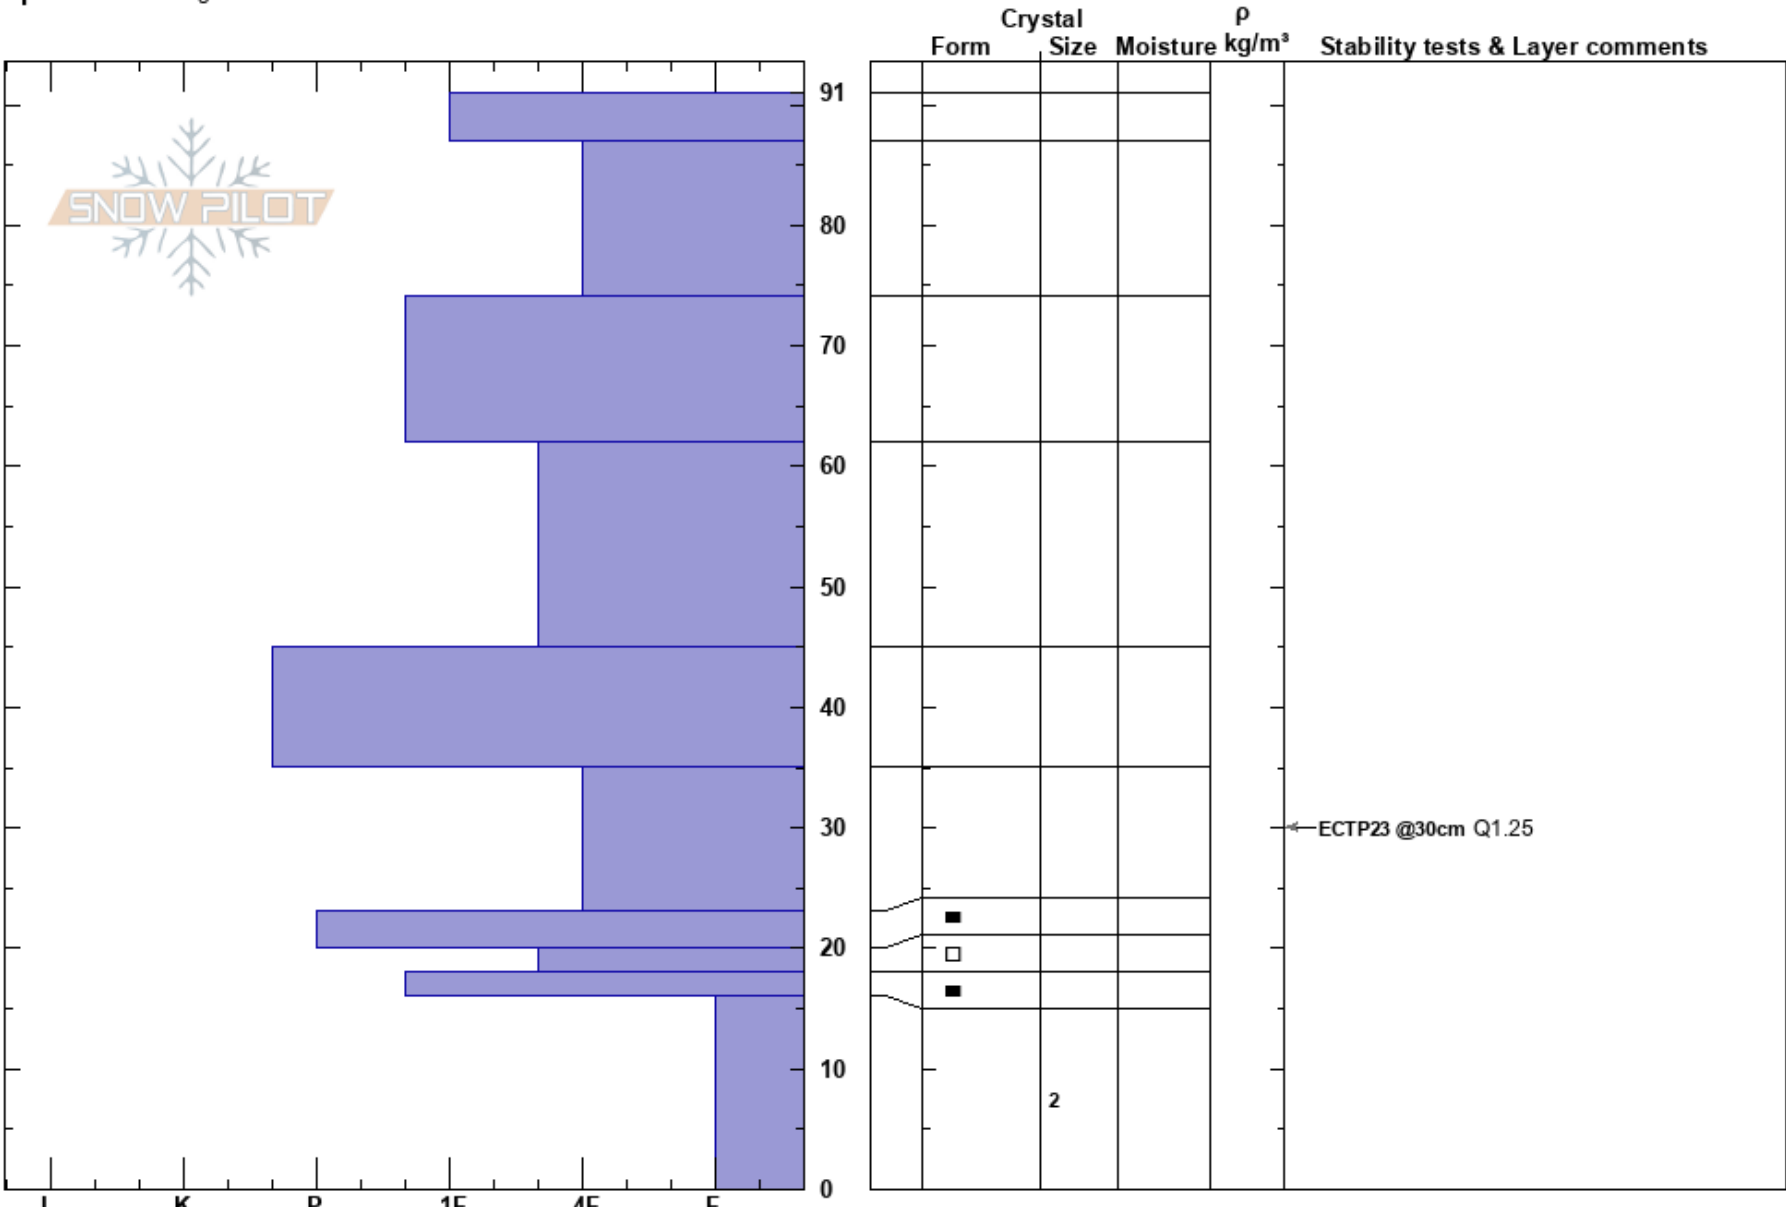

Marx below Yeti
 Madison Range-N
 MT
Elevation: 10728 ft
Aspect: SE
Specifics: Pit dug in a Ski Area

Noah Ronczkowski
 11/23/2017 - 1:00pm
Co-ord:
Slope Angle: 43°
Wind Loading:

Stability:
Air Temperature:
Sky Cover:
Precipitation:
Wind:

HS:91
 35-23cm: Problematic layer

Notes: