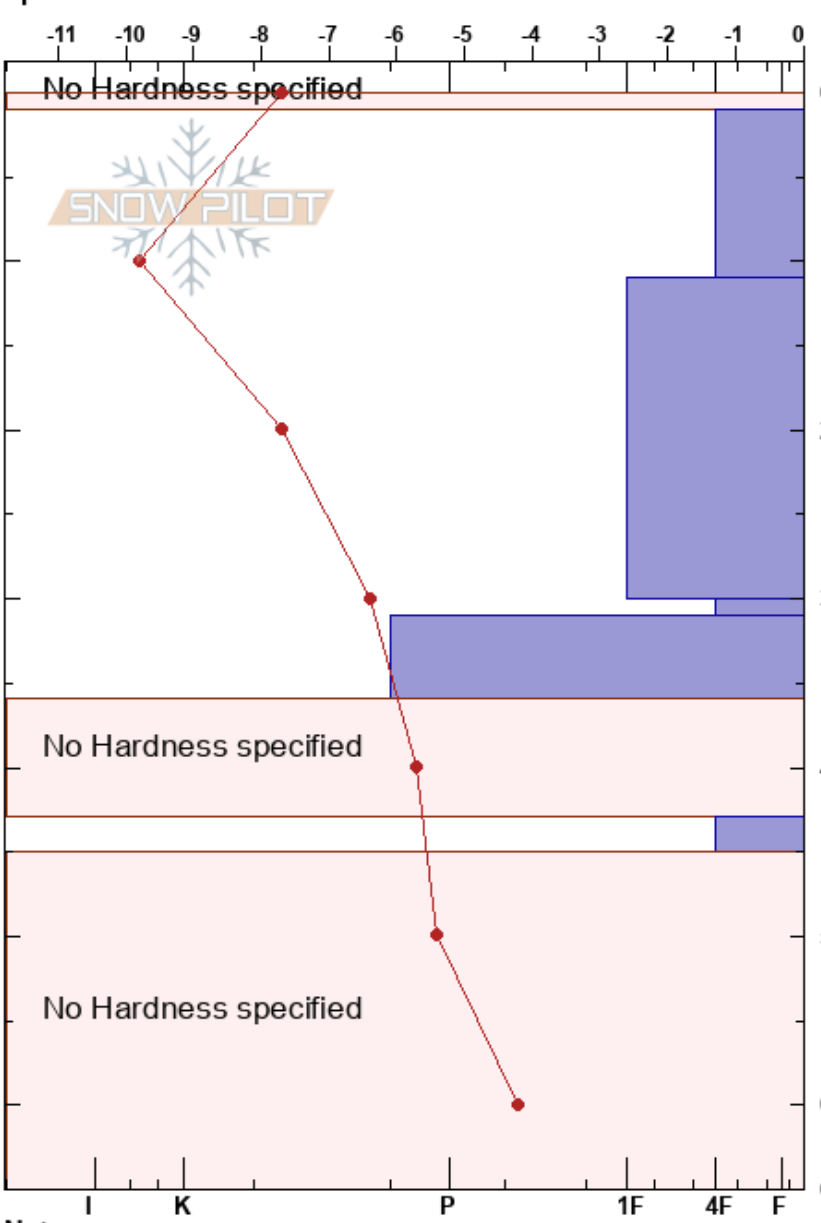

Skarvruet  
 Funäsfjällen  
 Sweden  
 Elevation: 920 m  
 Aspect: E  
 Specifics:

karl johansson  
 24/02/2017 - 11:00  
 Co-ord: 62.54136N, 12.40903W  
 Slope Angle: 32°  
 Wind Loading: yes

Stability: HS:65  
 Air Temperature: -7.6°C PF:30  
 Sky Cover: FEW  
 Precipitation: NO  
 Wind: Strong  
 Layer Notes: 43-45cm: Problematic layer

Form	Crystal		$\rho$ kg/m <sup>3</sup>	Stability tests & Layer comments
	Size	Moisture		
/				
.	0.3			
.	0.3			
.	0.5			
.				
B	1			←ECTPV @43cm

Notes: