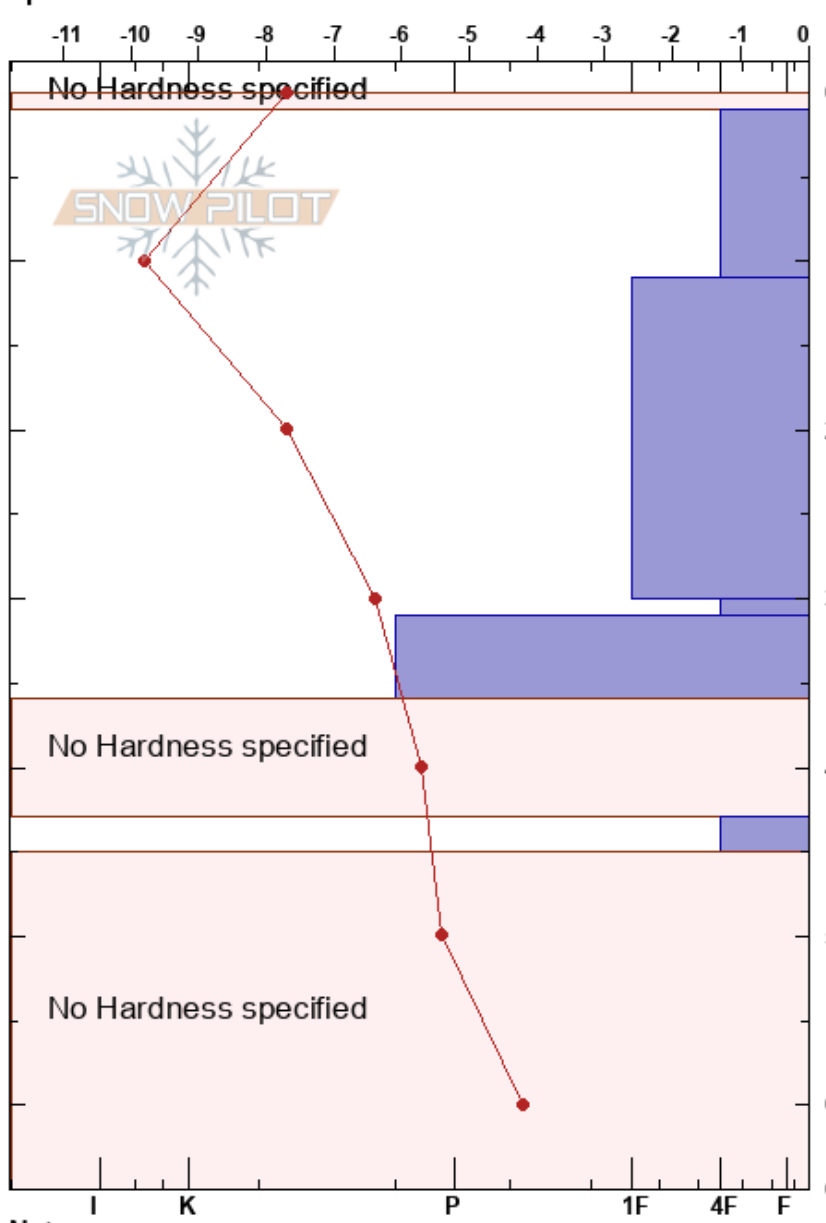

Skarvruet
 Funäsfjällen
 Sweden
 Elevation: 920 m
 Aspect: E
 Specifics:

karl johansson
 24/02/2017 - 11:00
 Co-ord: 62.54136N, 12.40903W
 Slope Angle: 32°
 Wind Loading: yes

Stability: HS:65
 Air Temperature: -7.6°C PF:30 43-45cm:Problematic layer
 Sky Cover: FEW
 Precipitation: NO
 Wind: Strong

Form	Crystal		ρ kg/m ³	Stability tests & Layer comments
	Size	Moisture		
/				
.	0.3			
.	0.3			
.	0.5			
.				
B	1			←ECTPV @43cm

Notes: