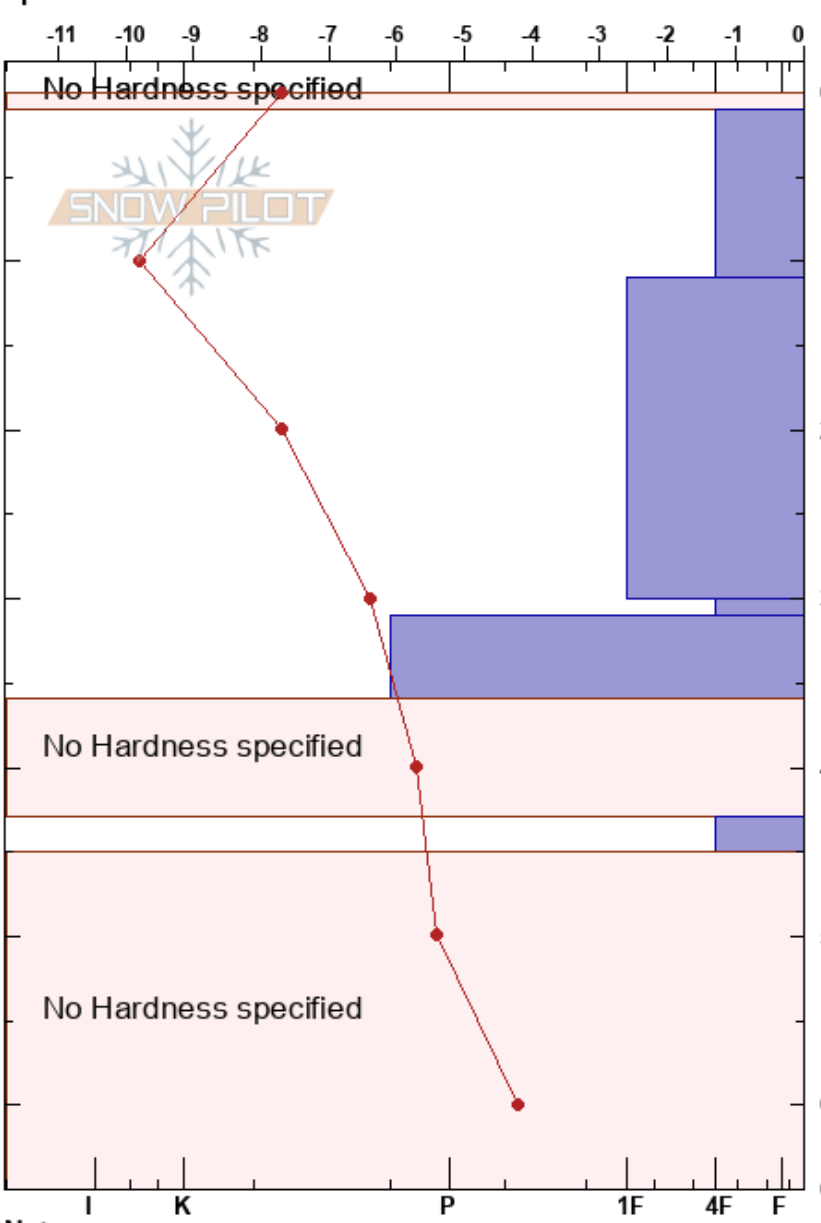

Skarvruet
 Funäsfjällen
 Sweden
 Elevation: 920 m
 Aspect: E
 Specifics:

karl johansson
 24/02/2017 - 11:00
 Co-ord: 62.54136N, 12.40903W
 Slope Angle: 32°
 Wind Loading: yes

Stability: HS:65
 Air Temperature: -7.6°C PF:30
 Sky Cover: FEW
 Precipitation: NO
 Wind: Strong
 Layer Notes: 43-45cm: Problematic layer

Form	Crystal		ρ kg/m ³	Stability tests & Layer comments
	Size	Moisture		
/				
.	0.3			
.	0.3			
.	0.5			
.				
B	1			←ECTPV @43cm

Notes: