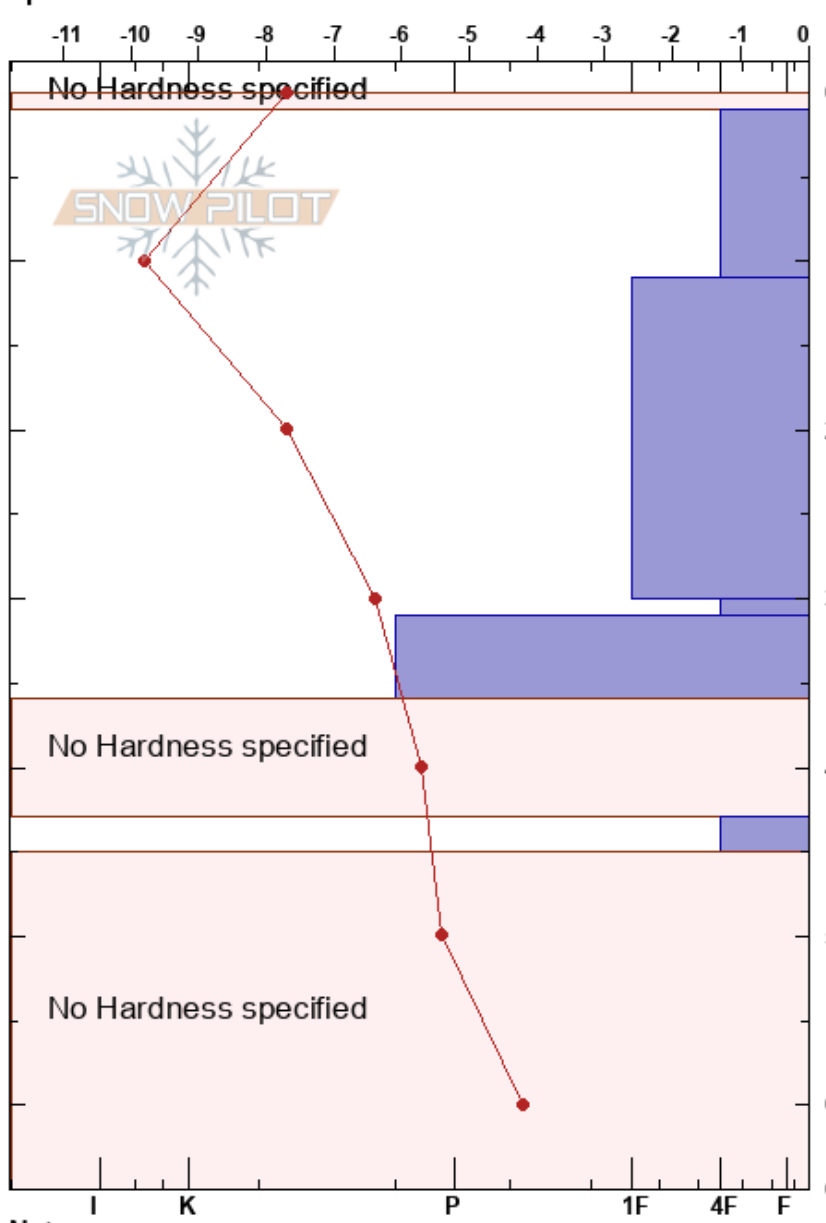

Skarvruet
 Funäsfjällen
 Sweden
 Elevation: 920 m
 Aspect: E
 Specifics:

karl johansson
 24/02/2017 - 11:00
 Co-ord: 62.54136N, 12.40903W
 Slope Angle: 32°
 Wind Loading: yes

Stability: **HS:65**
 Air Temperature: -7.6°C **PF:30** 43-45cm:Problematic layer
 Sky Cover: FEW
 Precipitation: NO
 Wind: Strong

Form	Crystal		Moisture	ρ kg/m³	Stability tests & Layer comments
	Size				
/					
.	0.3				
.	0.3				
.	0.5				
.					
B	1				←ECTPV @43cm

Notes: