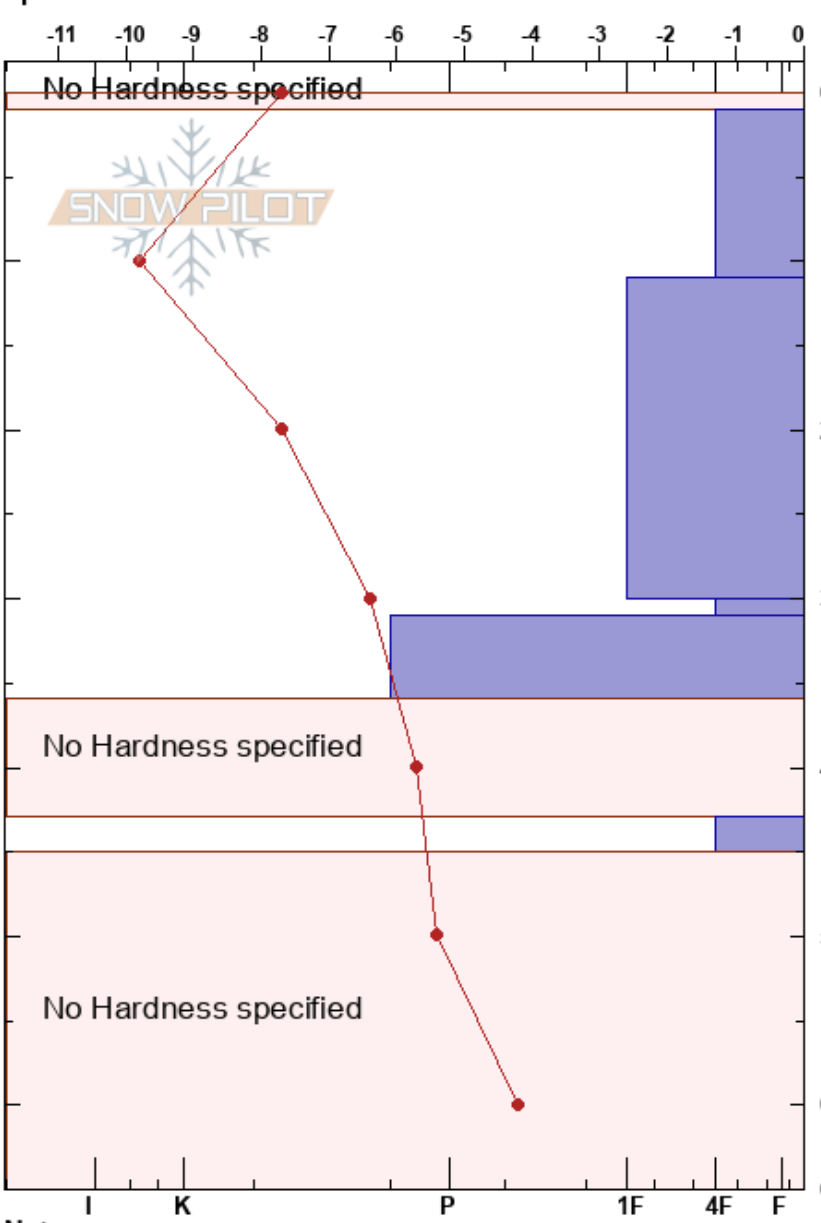

Skarvruet
 Funäsfjällen
 Sweden
 Elevation: 920 m
 Aspect: E
 Specifics:

karl johansson
 24/02/2017 - 11:00
 Co-ord: 62.54136N, 12.40903W
 Slope Angle: 32°
 Wind Loading: yes

Stability: HS:65
 Air Temperature: -7.6°C PF:30
 Sky Cover: FEW
 Precipitation: NO
 Wind: Strong
 Layer Notes: 43-45cm: Problematic layer

Form	Crystal		Moisture	ρ kg/m ³	Stability tests & Layer comments
	Size				
/					
.	0.3				
.	0.3				
.	0.5				
.					
B	1				← ECTPV @43cm

Notes:

I K P 1F 4F F