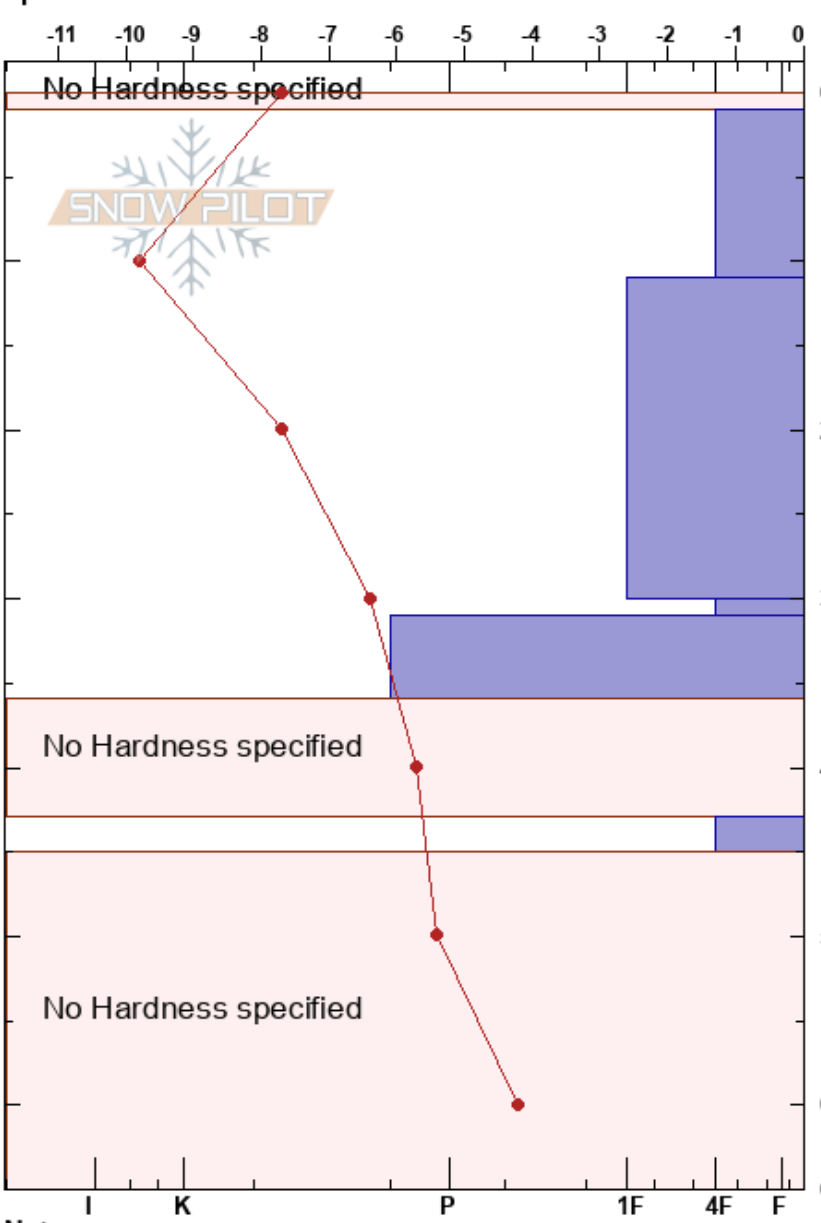

Skarvruet  
 Funäsfjällen  
 Sweden  
 Elevation: 920 m  
 Aspect: E  
 Specifics:

karl johansson  
 24/02/2017 - 11:00  
 Co-ord: 62.54136N, 12.40903W  
 Slope Angle: 32°  
 Wind Loading: yes

Stability: HS:65  
 Air Temperature: -7.6°C PF:30  
 Sky Cover: FEW  
 Precipitation: NO  
 Wind: Strong  
 Layer Notes: 43-45cm: Problematic layer

Form	Crystal		$\rho$ kg/m <sup>3</sup>	Stability tests & Layer comments
	Size	Moisture		
/				
.	0.3			
.	0.3			
.	0.5			
.				
B	1			← ECTPV @43cm

Notes: