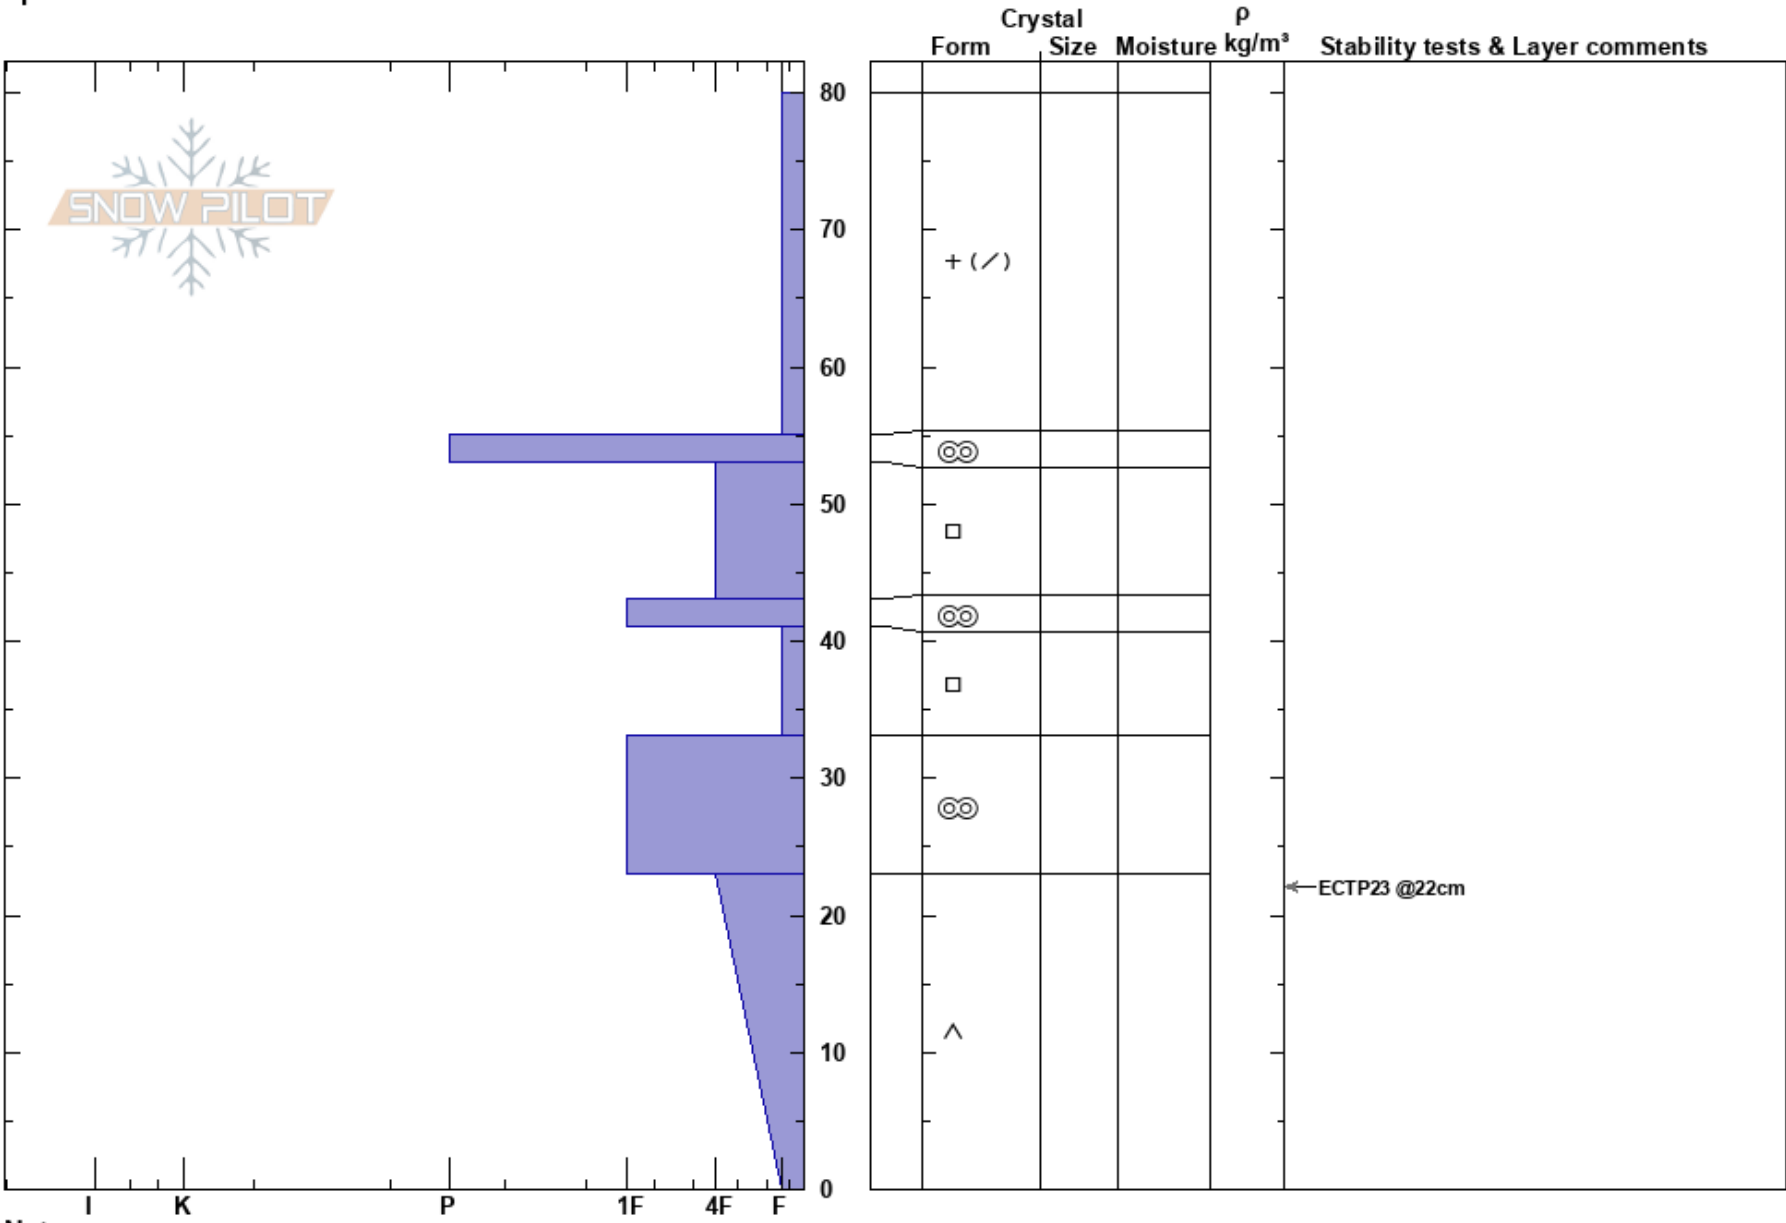

Hahns Peak NTL
 Park Range
 CO
 Elevation: 10300 ft
 Aspect: 0°
 Specifics:

Jason Konigsberg
 12/10/2017 - 2:00pm
 Co-ord: 40.84688N, -106.92990W
 Slope Angle:
 Wind Loading:

Stability:
 Air Temperature:
 Sky Cover:
 Precipitation:
 Wind:

HS:80 Layer Notes:

Notes: