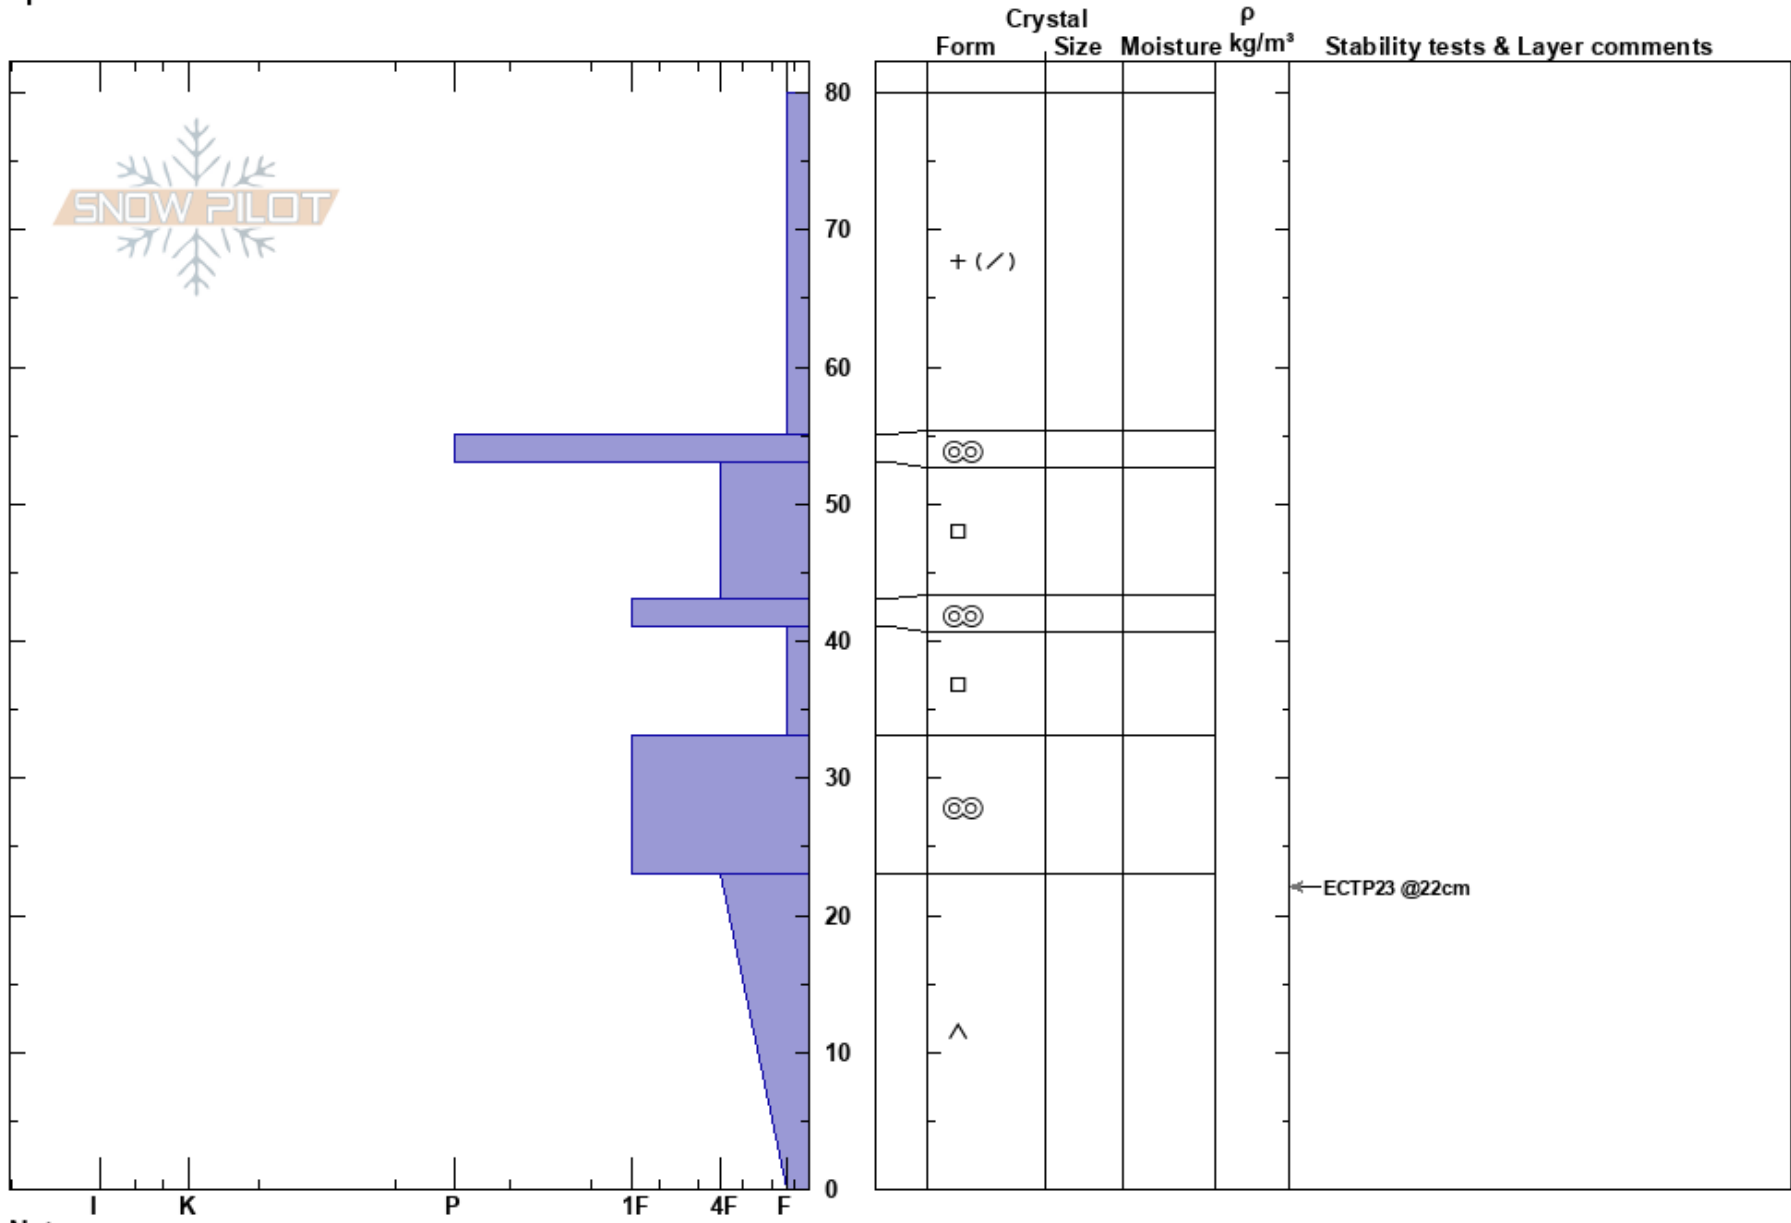

Hahns Peak NTL
 Park Range
 CO
 Elevation: 10300 ft
 Aspect: 0°
 Specifics:

Jason Konigsberg
 12/10/2017 - 2:00pm
 Co-ord: 40.84688N, -106.92990W
 Slope Angle:
 Wind Loading:

Stability:
 Air Temperature:
 Sky Cover:
 Precipitation:
 Wind:

HS:80 Layer Notes:

Notes: