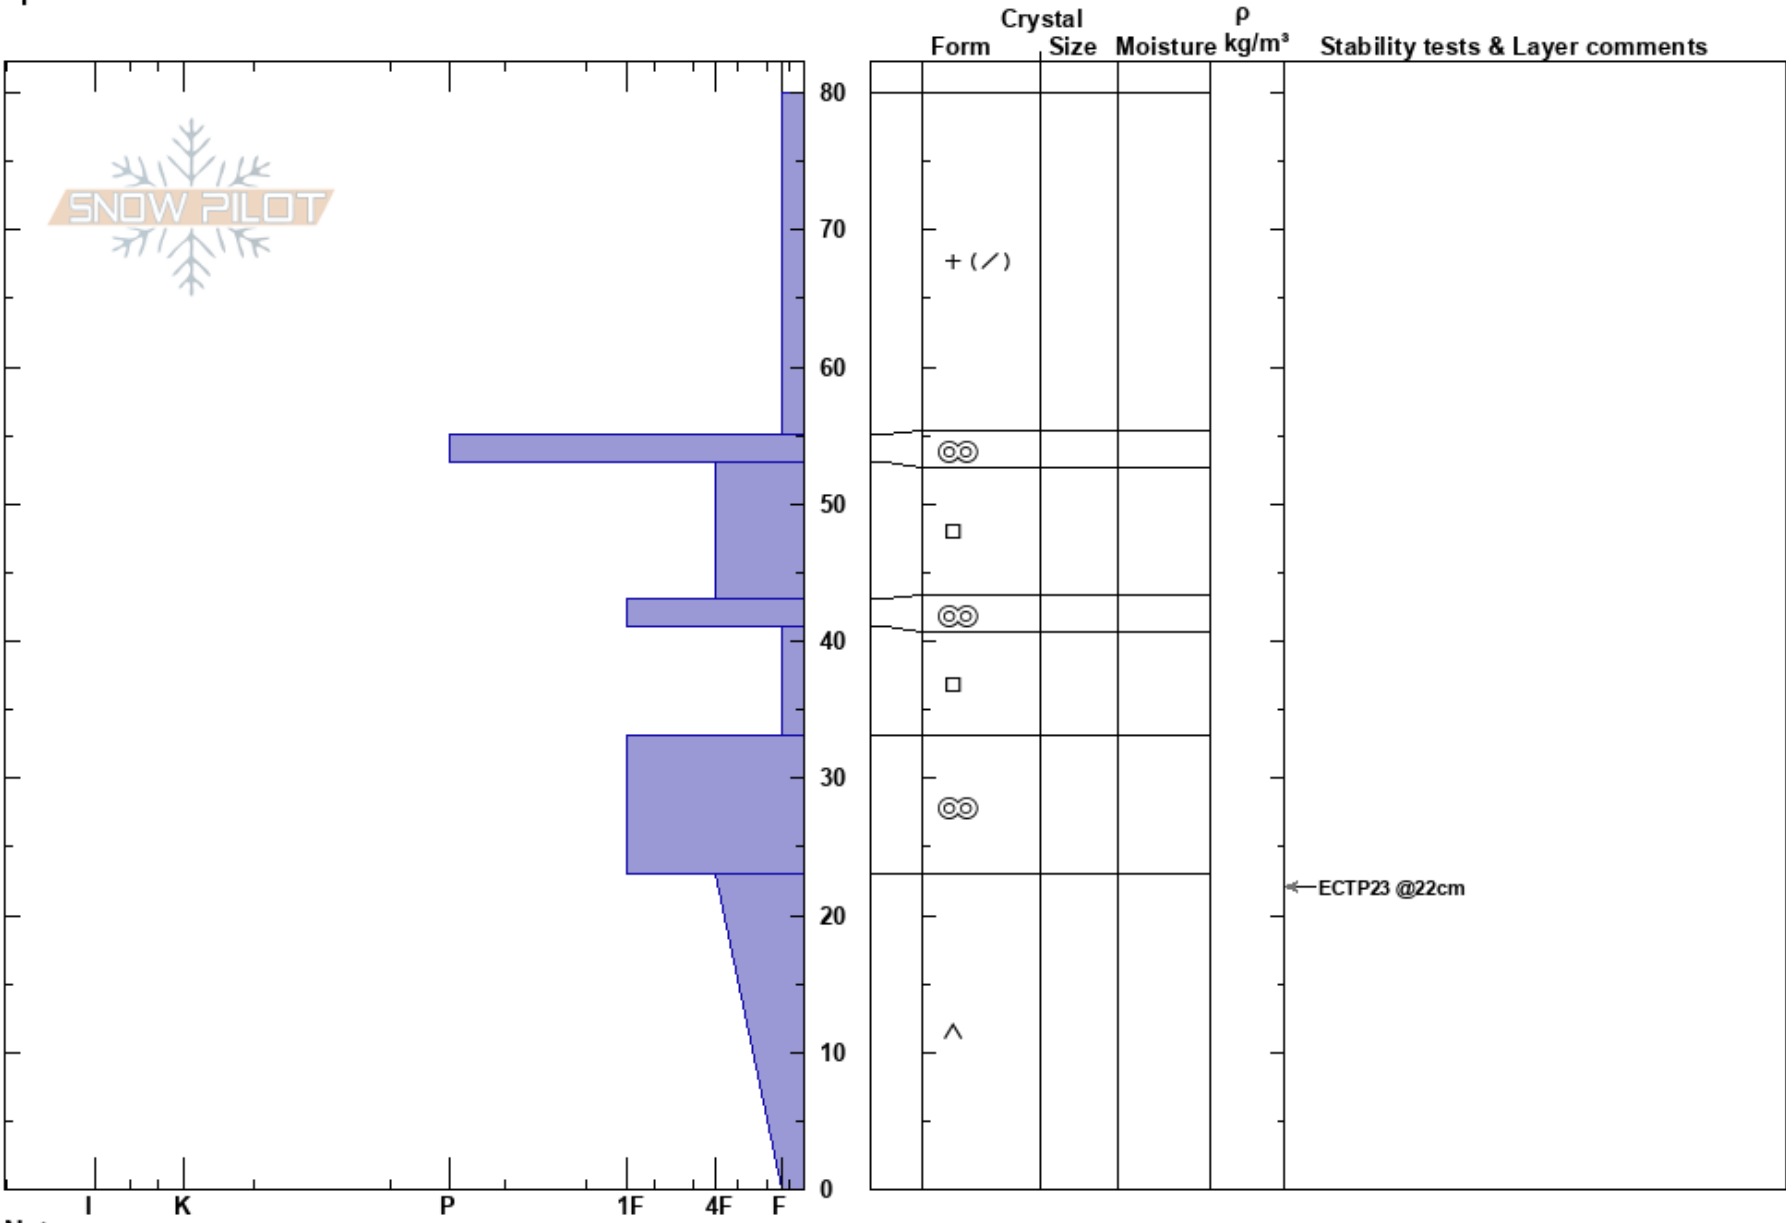

Hahns Peak NTL  
 Park Range  
 CO  
 Elevation: 10300 ft  
 Aspect: 0°  
 Specifics:

Jason Konigsberg  
 12/10/2017 - 2:00pm  
 Co-ord: 40.84688N, -106.92990W  
 Slope Angle:  
 Wind Loading:

Stability:  
 Air Temperature:  
 Sky Cover:  
 Precipitation:  
 Wind:

HS:80 Layer Notes:

Notes: