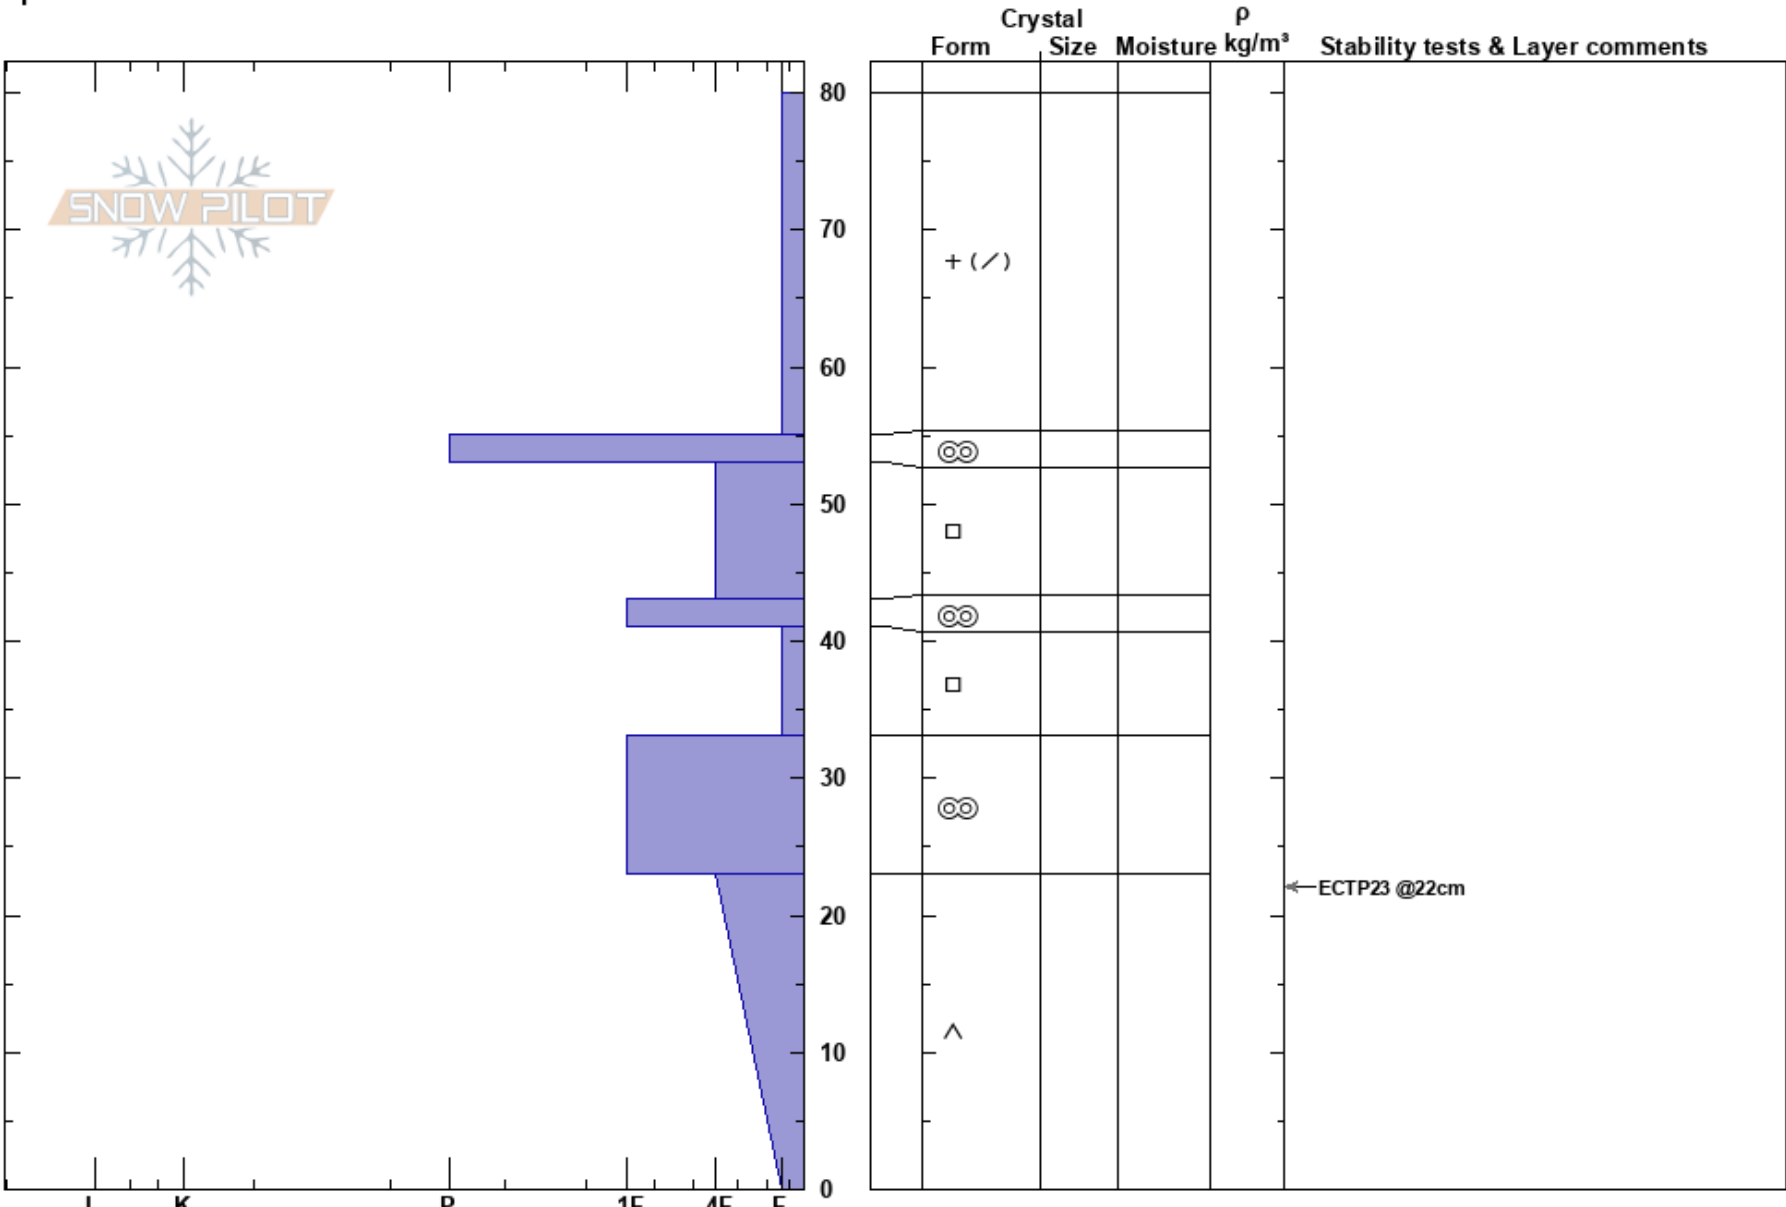

Hahns Peak NTL  
 Park Range  
 CO  
 Elevation: 10300 ft  
 Aspect: 0°  
 Specifics:

Jason Konigsberg  
 12/10/2017 - 2:00pm  
 Co-ord: 40.84688N, -106.92990W  
 Slope Angle:  
 Wind Loading:

Stability:  
 Air Temperature:  
 Sky Cover:  
 Precipitation:  
 Wind:

HS:80 Layer Notes:

Notes: