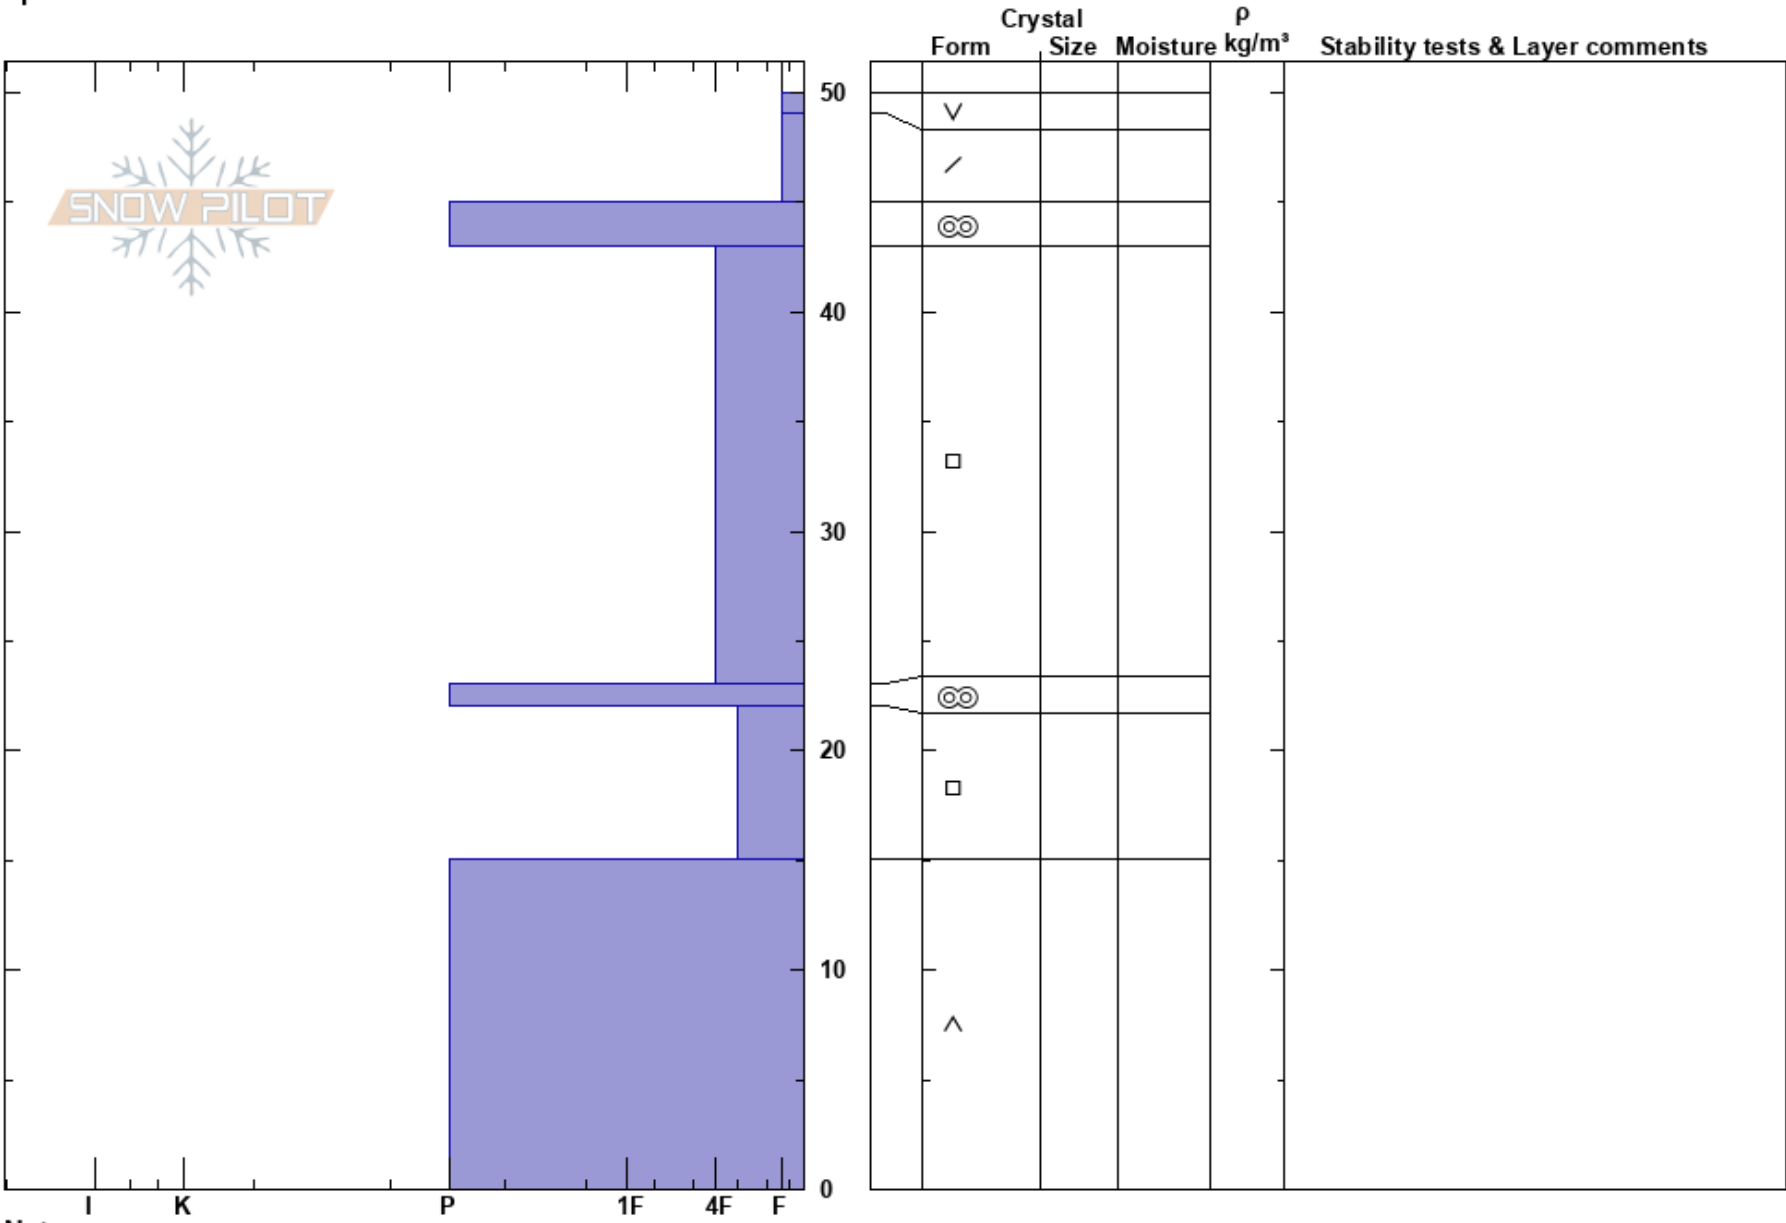

Hahns Peak  
 Park Range  
 CO  
 Elevation: 9700 ft  
 Aspect: 315°  
 Specifics:

Jason Konigsberg  
 12/10/2017 - 12:00pm  
 Co-ord: 40.85096N, -106.93678W  
 Slope Angle:  
 Wind Loading:

Stability:  
 Air Temperature:  
 Sky Cover: CLR  
 Precipitation: NO  
 Wind:  
 HS:50  
 Layer Notes: