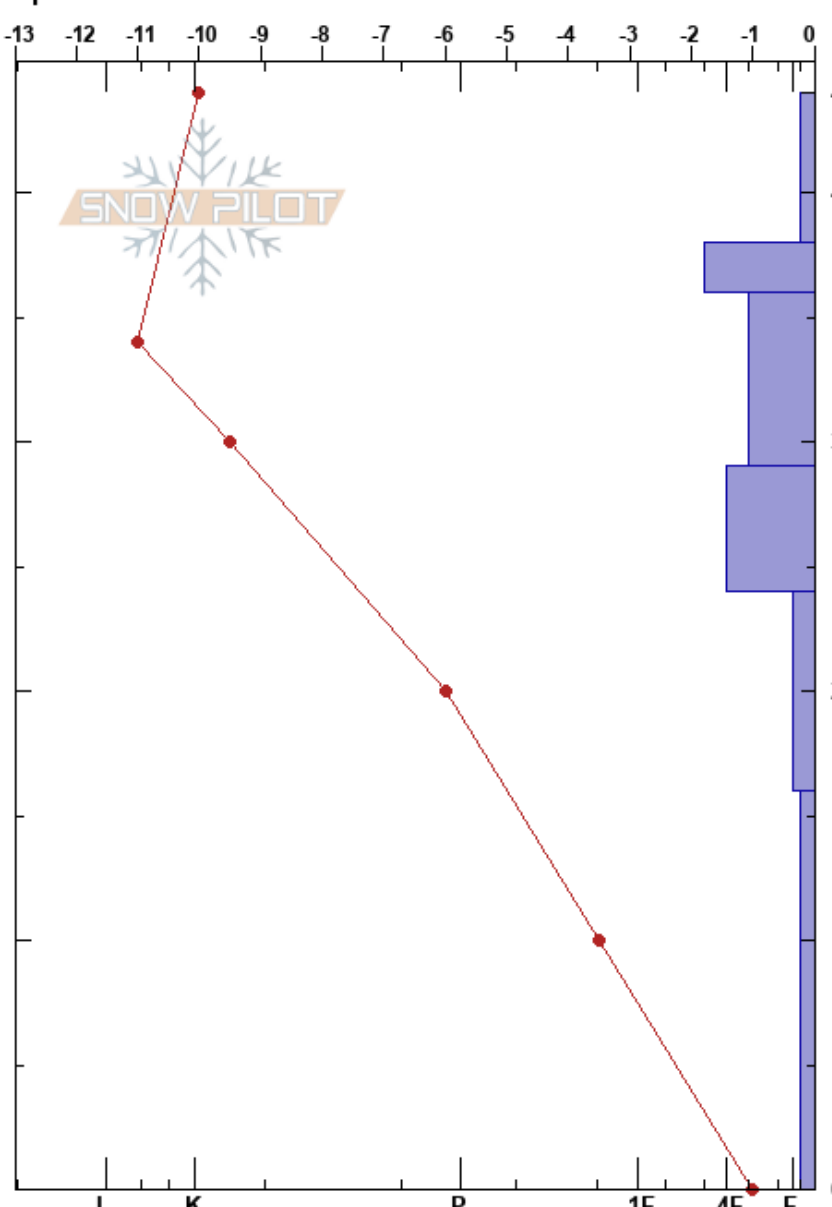

Lindley NBTL
 Aspen Snowmass
 CO
Elevation: 10480 ft
Aspect: 30°
Specifics:

Gabi Benel
 12/09/2017 - 2:55pm
Co-ord: 13S 343665W 4318723N
Slope Angle: 10°
Wind Loading:

Stability:
Air Temperature: -7°C
Sky Cover: CLR
Precipitation: NO
Wind: Light Breeze

Layer Notes:

Form	Crystal		ρ kg/m ³	Stability tests & Layer comments
	Size	Moisture		
/	0.5-1	D		
○ (□)	2-3			
□	2			
⊖	2			
⊖	2			
^	2-3			← CT14, SC @16cm 2mm DH ← ECTN16 @16cm 2mm DH

Notes: Ground cover: dirt, small rocks, grass. 1mm Surface hoar at surface.