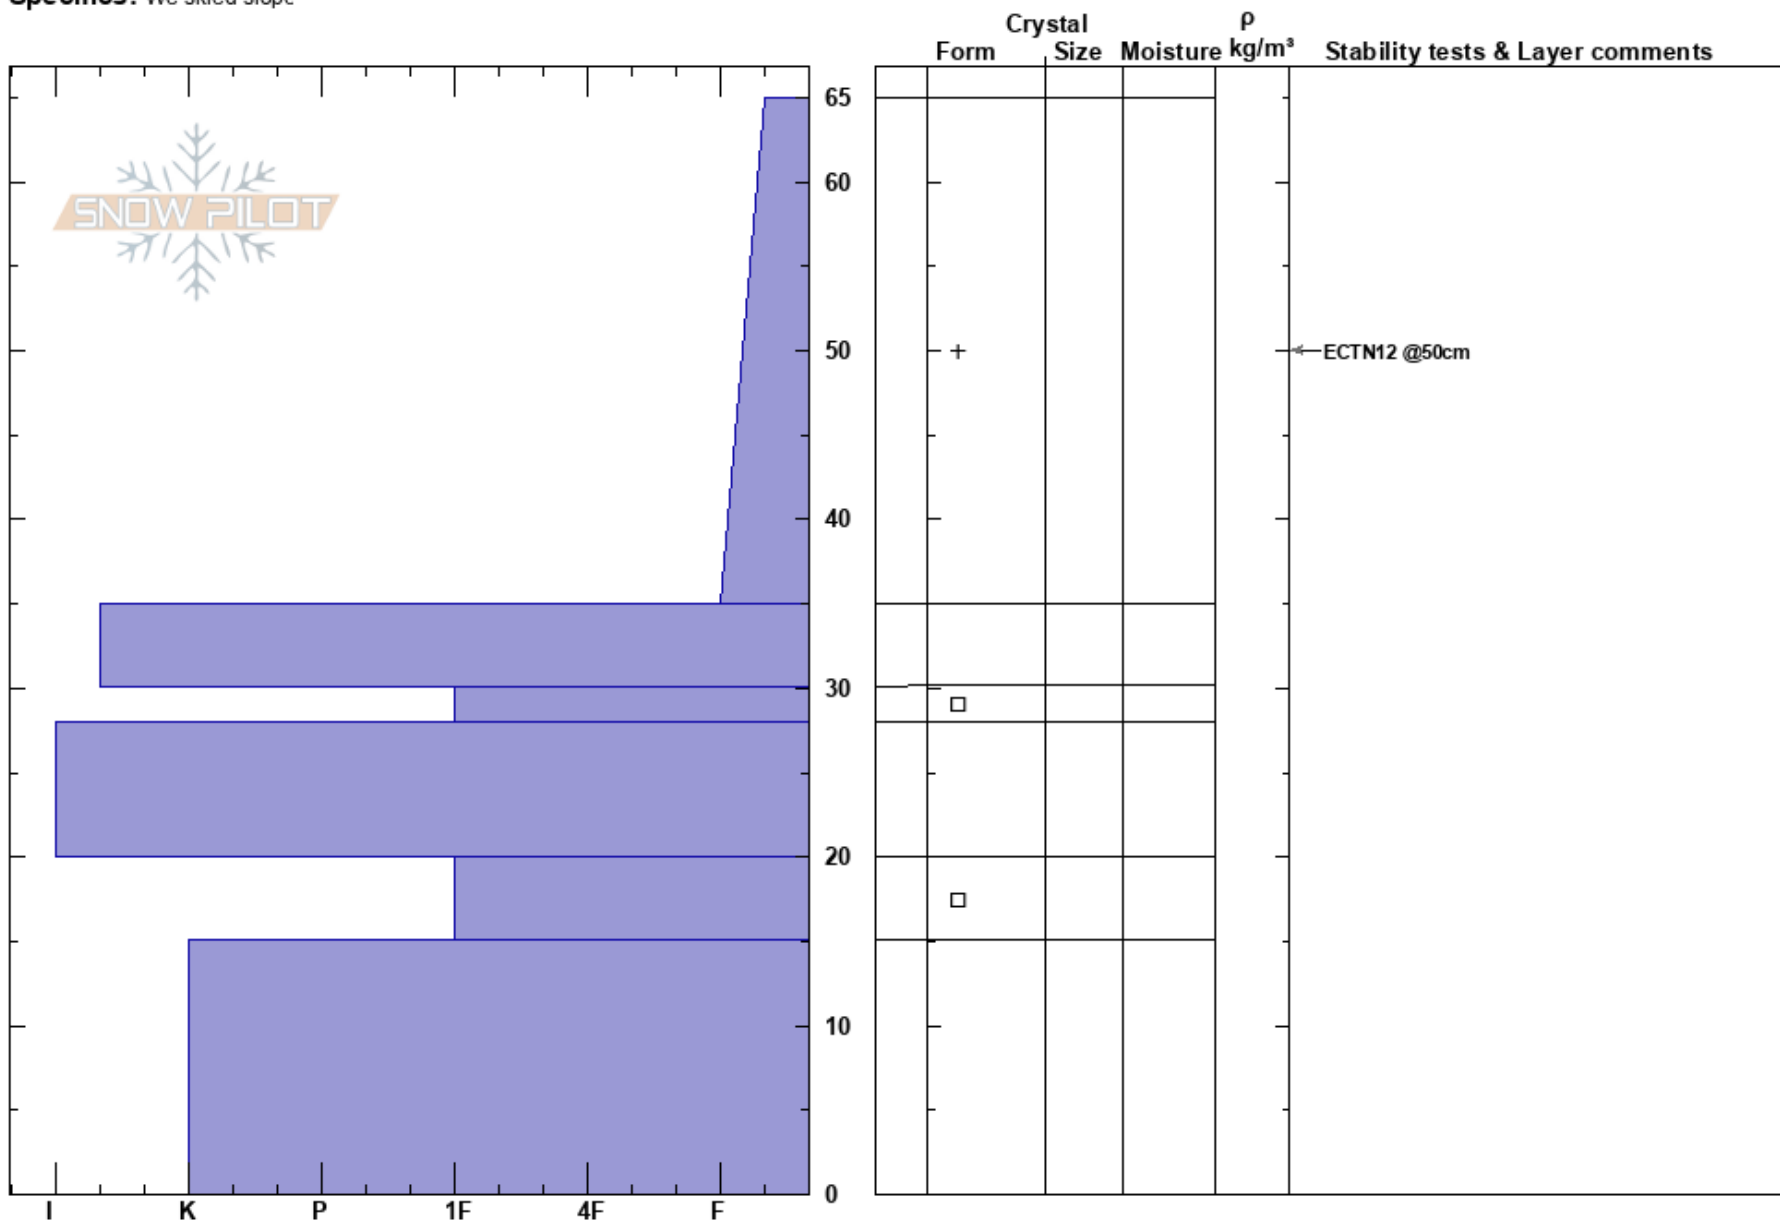

South Softcore Ridge
 Kachina Peaks
 AZ
Elevation: 10862 ft
Aspect: 130°
Specifics: We skied slope

Troy Marino
 03/06/2022 - 2:20pm
Co-ord: 35.33233N, -111.66617W
Slope Angle: 35°
Wind Loading:

Stability:
Air Temperature:
Sky Cover: FEW
Precipitation: NO
Wind: Calm

HS:65
PF:20
Layer Notes:

Notes: Three snowboarders were very glad that they did not hit any rocks on this slope.