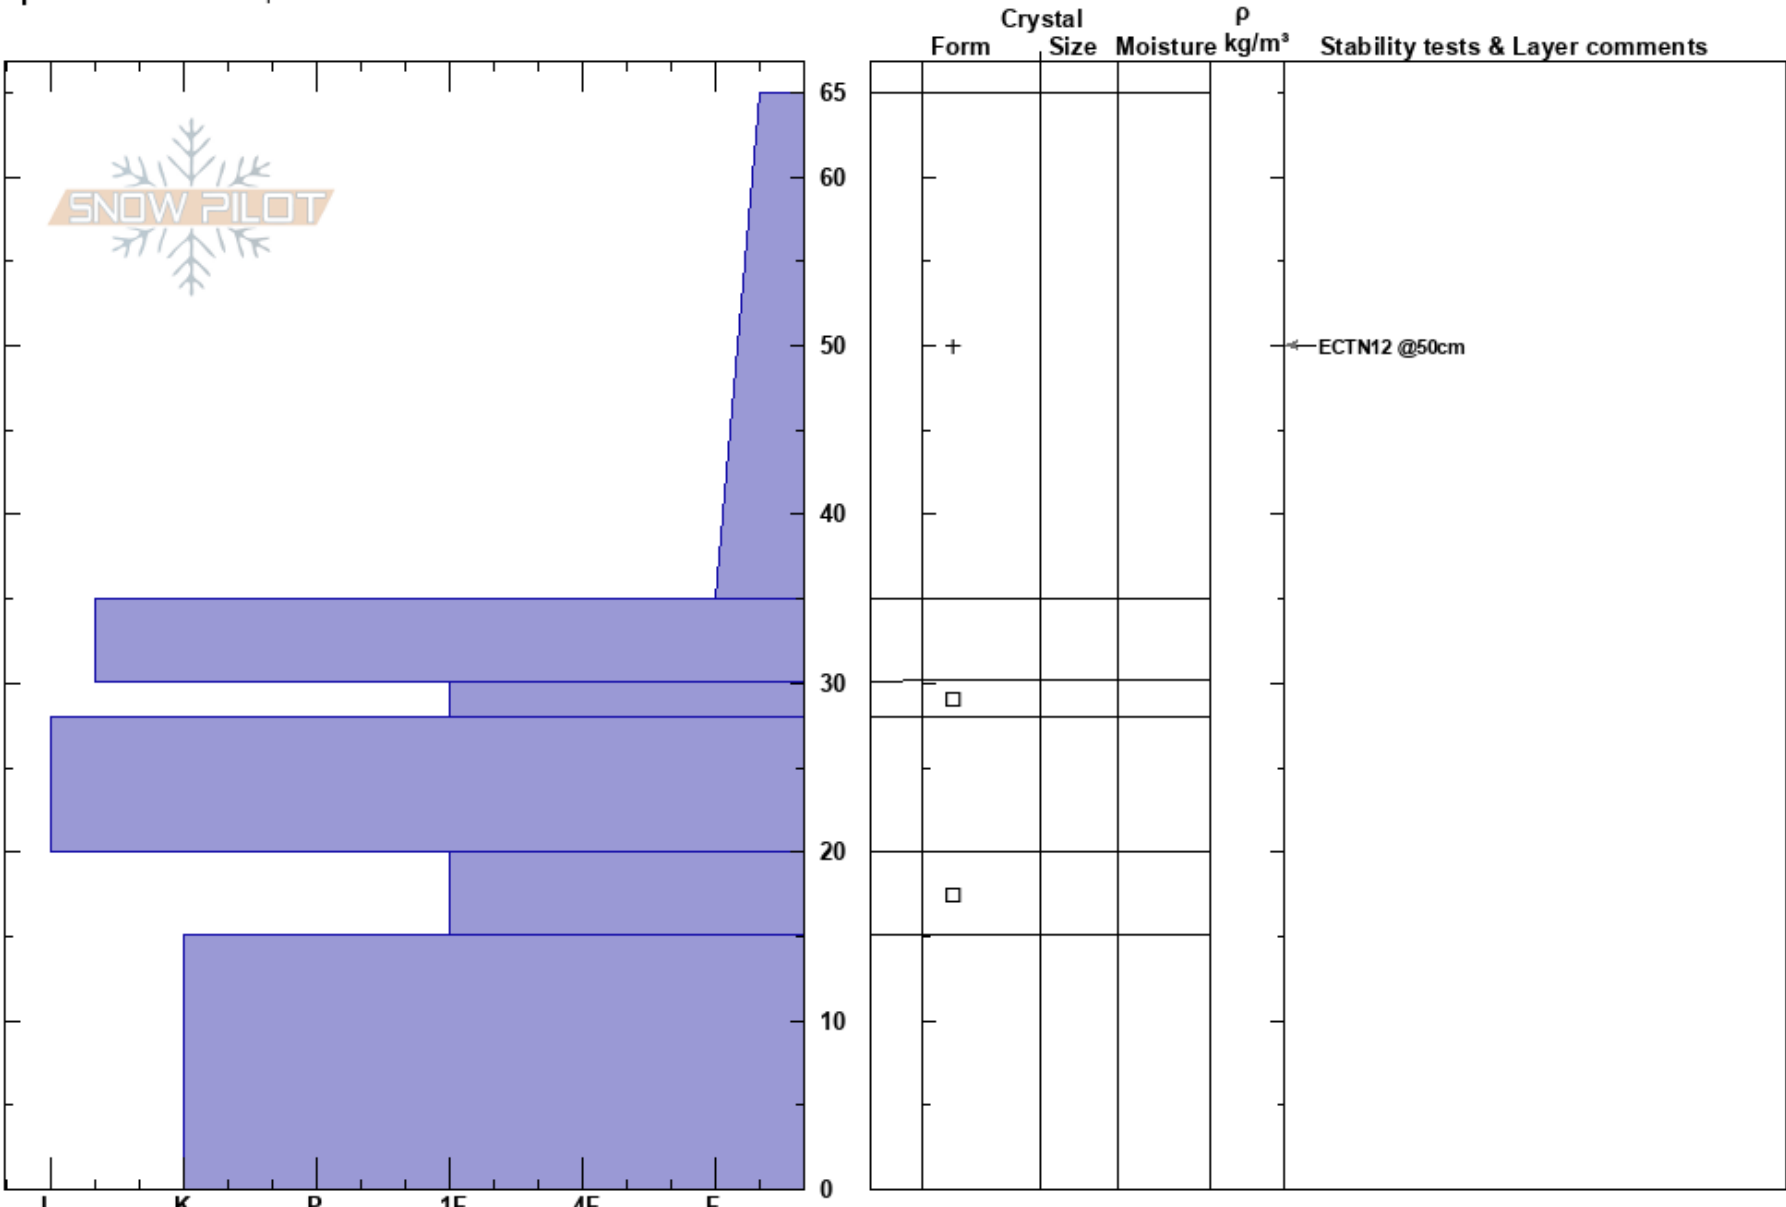

South Softcore Ridge  
 Kachina Peaks  
 AZ  
**Elevation:** 10862 ft  
**Aspect:** 130°  
**Specifics:** We skied slope

Troy Marino  
 03/06/2022 - 2:20pm  
**Co-ord:** 35.33233N, -111.66617W  
**Slope Angle:** 35°  
**Wind Loading:**

**Stability:**  
**Air Temperature:**  
**Sky Cover:** FEW  
**Precipitation:** NO  
**Wind:** Calm

**HS:**65  
**PF:**20  
**Layer Notes:**

**Notes:** Three snowboarders were very glad that they did not hit any rocks on this slope.